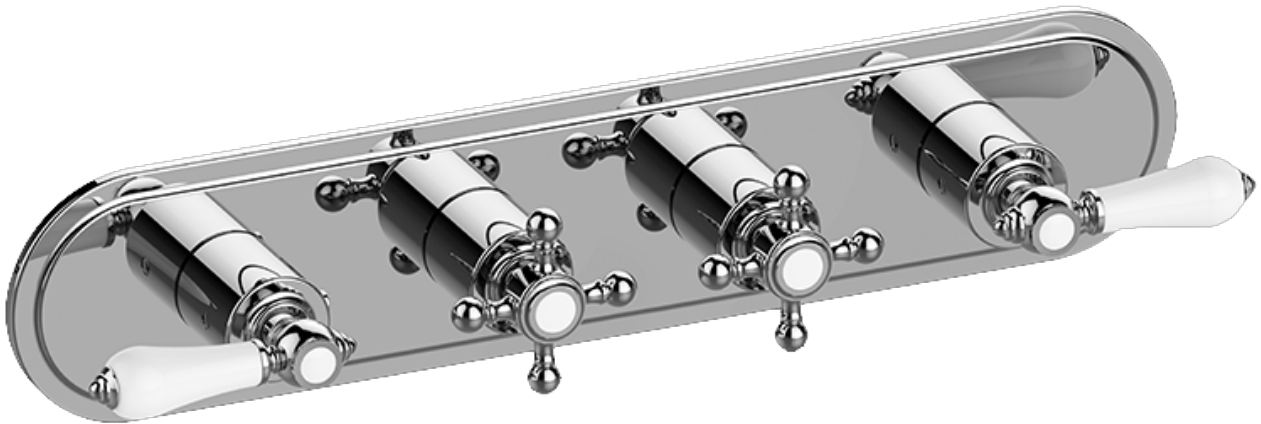

SHOWER
Canterbury M-Series Valve
Horizontal Trim with Four Handles
G-8088H-ALC1C2-T

GRAFF®

Information

- Four metal handles
- Decorative trim plate
- Use with M-Series rough valves
- ALM15C2, ALM34C2, ALC1C2 handles should not be used with used with 2-way or 3-way diverter valve
- ADA

Finishes

24K Gold

24K Brushed
Gold

Olive Bronze

Polished
Chrome

Polished
Nickel

Steelnox®
(Satin Nickel)

Vintage
Brushed Brass