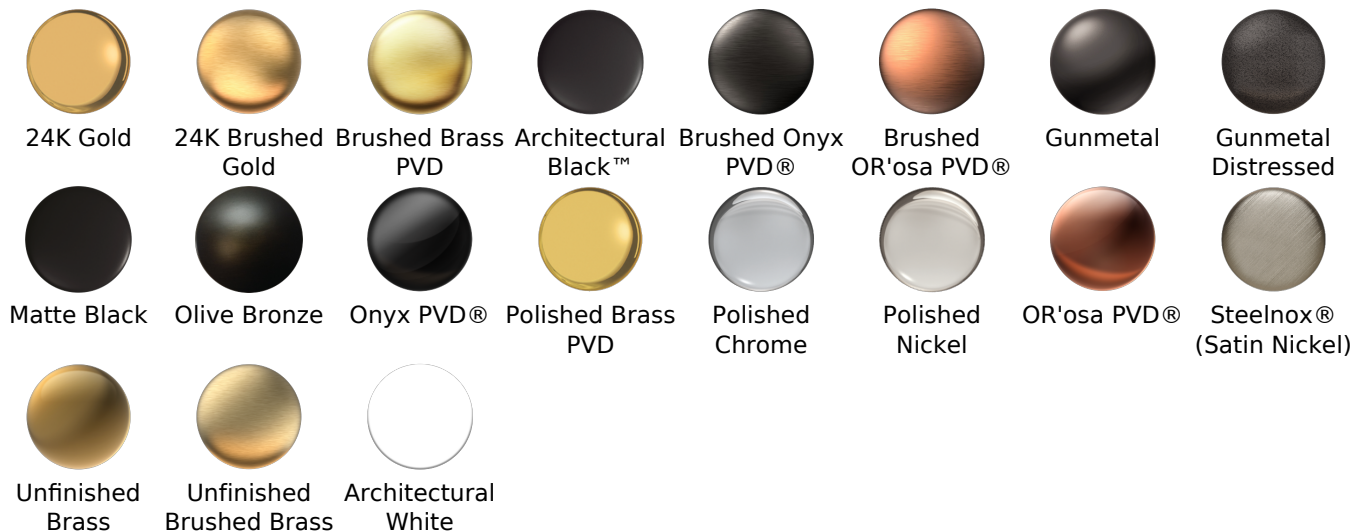

Information

- Single-hole installation
- Aerated flow rate ≤ 1.2 max gpm
- 1-1/4" hole cutout
- Includes Push-Top Umbrella Pop-up Drain w/Overflow
- Optional Matching Decorative Trap G-9970
- ADA
- CALGreen

Finishes