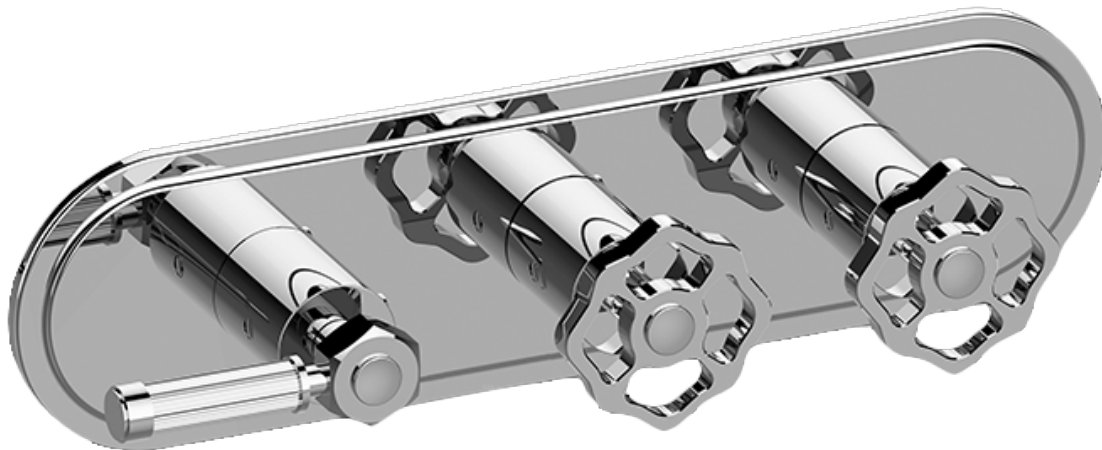

SHOWER
 Vintage M-Series Valve Horizontal
 Trim with Three Handles
G-8087H-LM56C18-T

Information

- Three metal handles
- Decorative trim plate
- Use with M-Series rough valves
- Available Spring 2019 - call for earlier availability

Finishes

G-8087H-LM56C18-T

M-Series