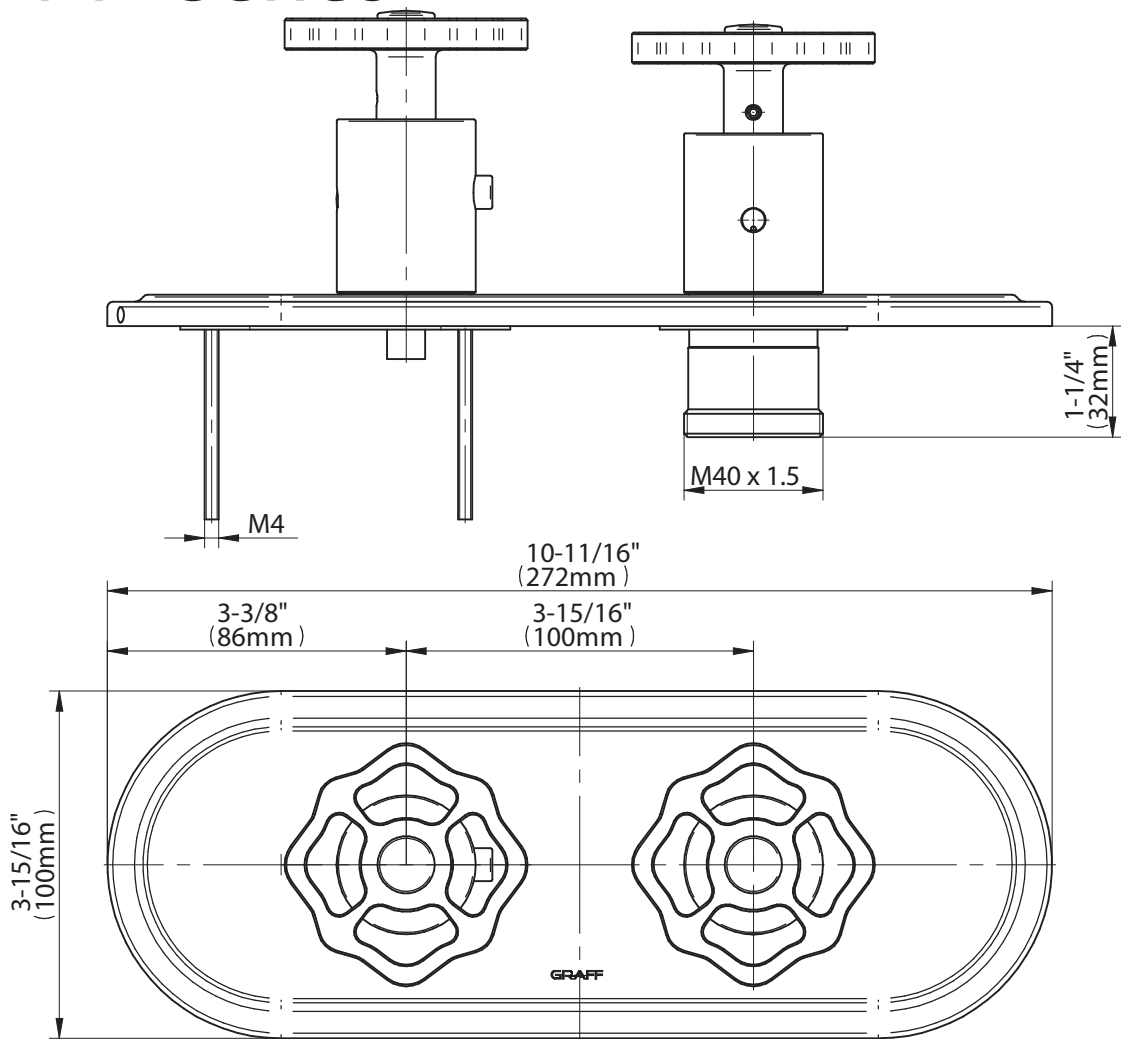

SHOWER
 Vintage M-Series Valve Horizontal
 Trim with Two Handles
G-8086H-C18E0-T

Information

- Two metal handles
- Decorative trim plate
- Use with M-Series rough valves

Finishes

G-8086-C18E0

M - Series

Rough G-8006

Rough G-8052 or G-8053
or G-8076

GRAFF[®]
CUTTING EDGE DESIGN