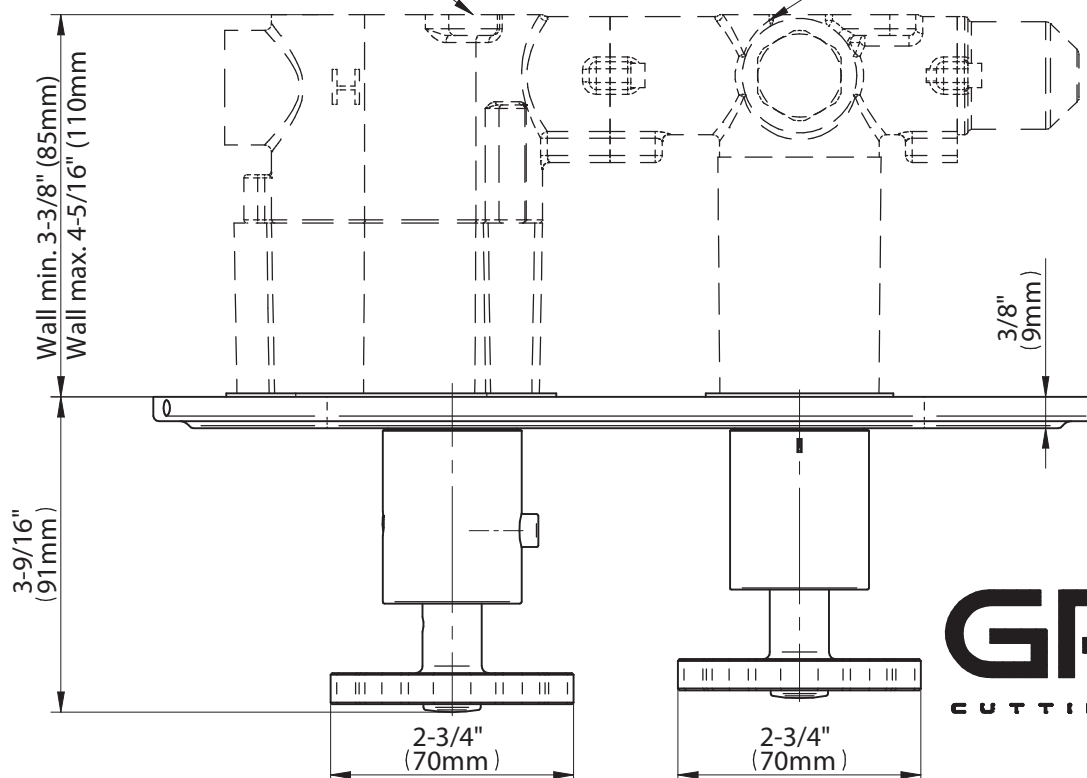

SHOWER
 Vintage M-Series Valve Horizontal
 Trim with Two Handles
G-8086H-C18E0-T

Information

- Two metal handles
- Decorative trim plate
- Use with M-Series rough valves

Finishes

G-8086-C18E0

M - Series

Rough G-8006

Rough G-8052 or G-8053
or G-8076

GRAFF[®]
CUTTING EDGE DESIGN