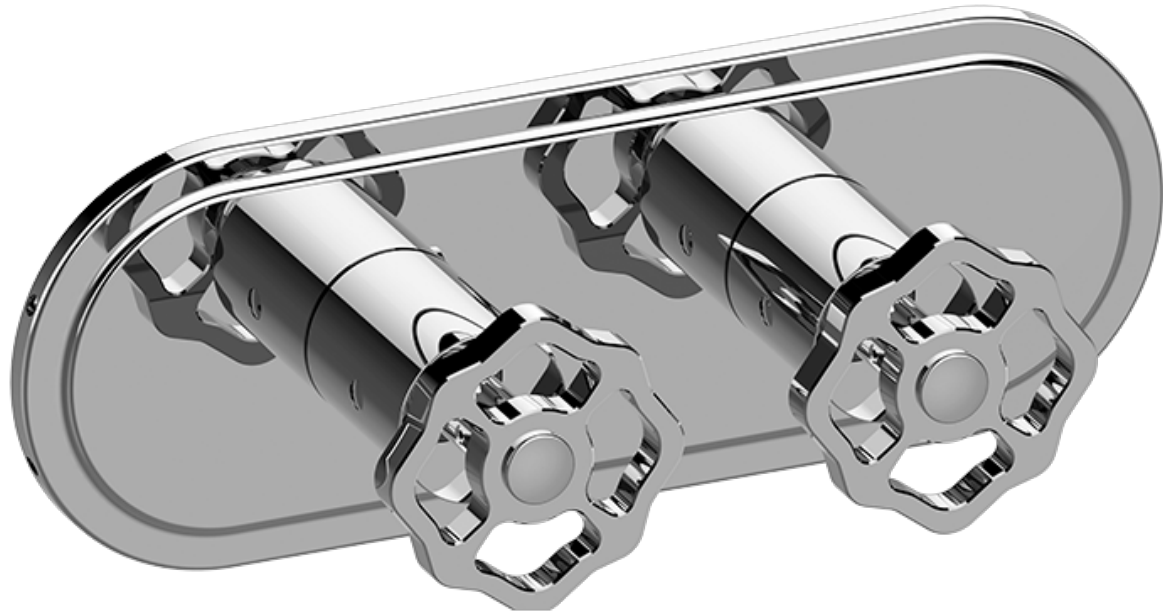

SHOWER
 Vintage M-Series Valve Horizontal
 Trim with Two Handles
G-8086H-C18E0-T

Information

- Two metal handles
- Decorative trim plate
- Use with M-Series rough valves

Finishes

G-8086-C18E0

M - Series

Rough G-8006

Rough G-8052 or G-8053
or G-8076

GRAFF[®]
CUTTING EDGE DESIGN