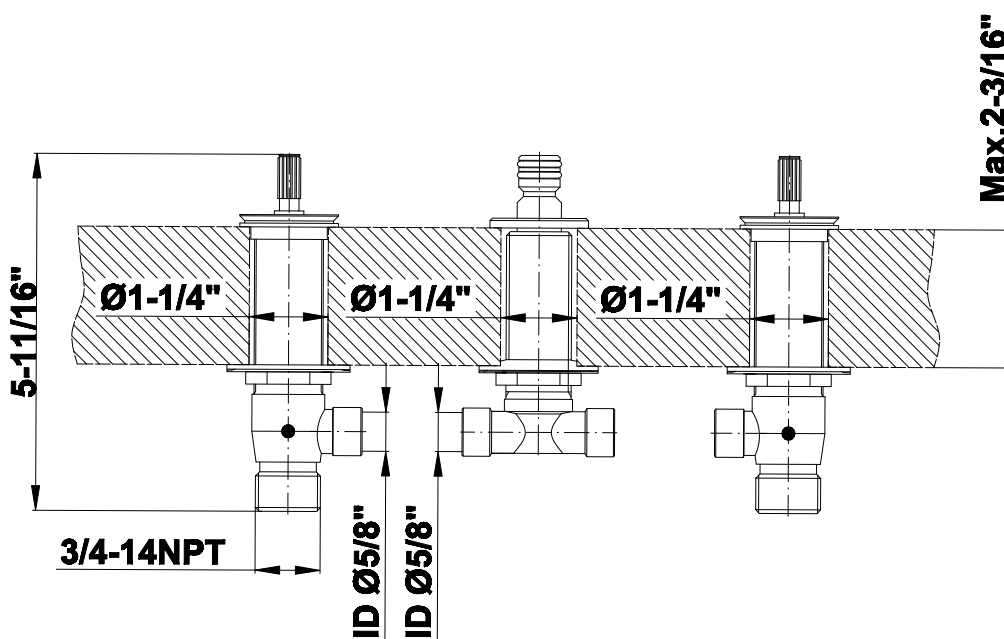

BATHROOM
Qubic Tre Roman Tub Set
G-6251-LM39B

GRAFF[®]

Information

- Aerated Flow Rate ~7 gpm @45 psi
- Deck-Mounted Handshower and Diverter Set included
- Optional in-line pressure balancing valve
- ADA

G-6251

QUBIC TRE Series

Information

- 3/4" male NPT inlets
- Quick connect tub spout

Finishes

24K Gold

24K Brushed
Gold

Architectural
Black™

- 3/4" male NPT inlets
- Quick connect tub spout

Warranty

- Limited lifetime warranty

For complete warranty information go to: www.graff-faucets.com/en/info/faqs

Information

- Durable diverter valve

Finishes