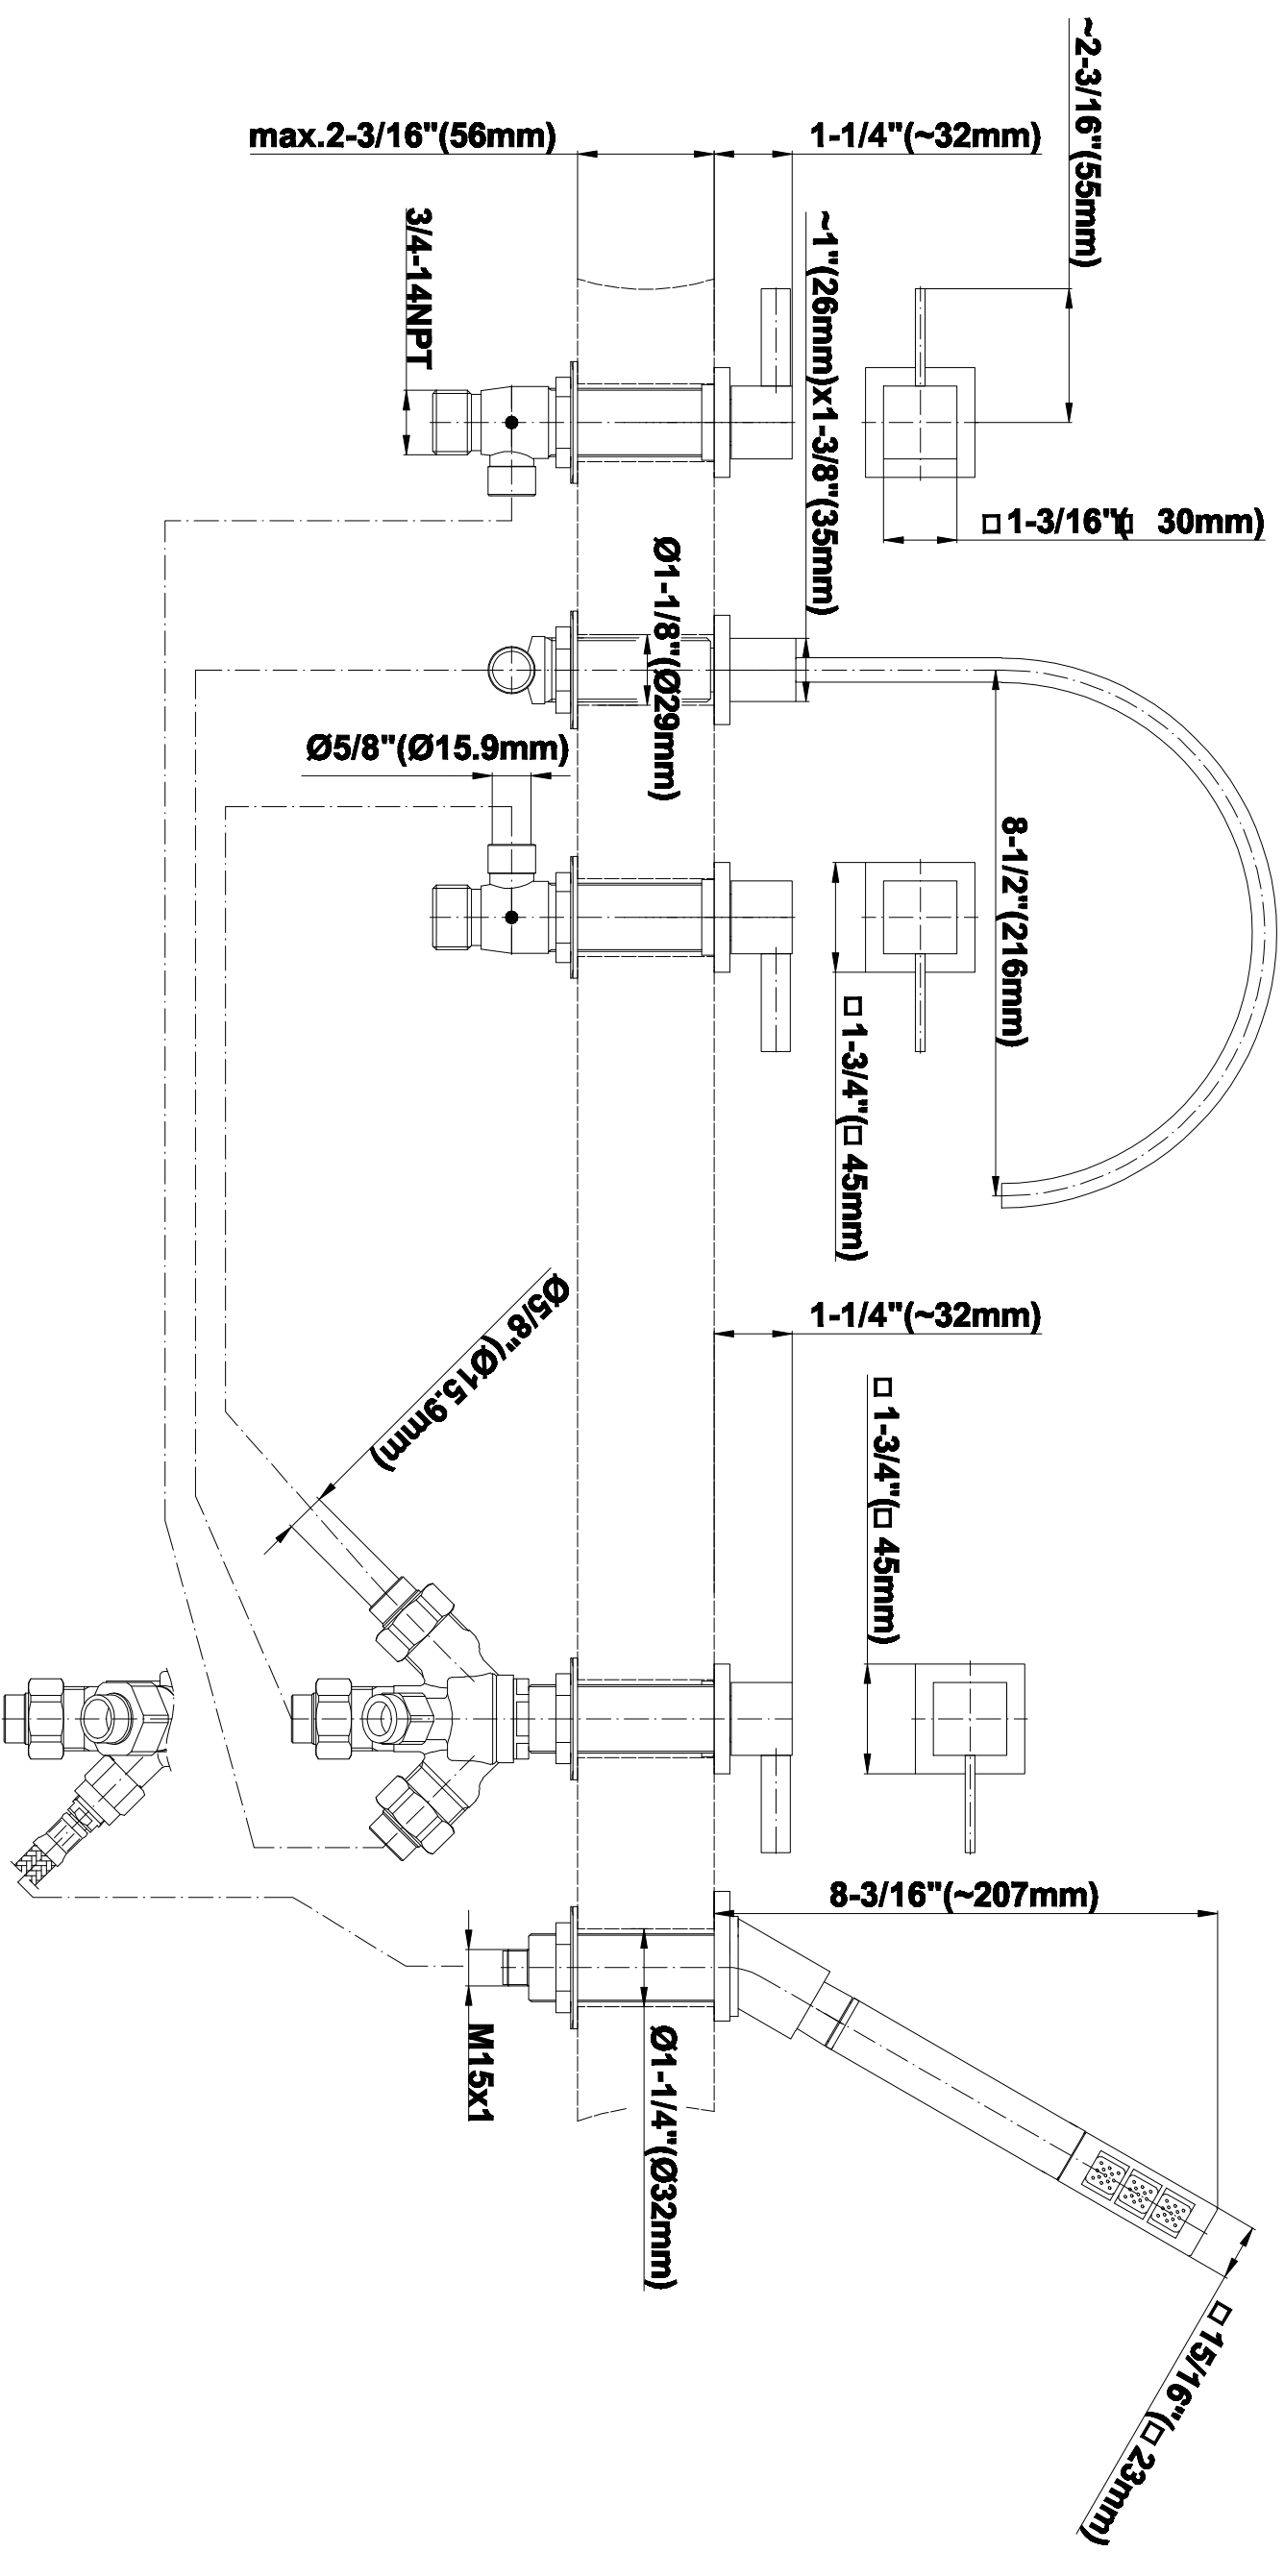

BATHROOM
Qubic Tre Roman Tub Set
G-6251-LM39B

GRAFF[®]

Information

- Aerated Flow Rate ~7 gpm @45 psi
- Deck-Mounted Handshower and Diverter Set included
- Optional in-line pressure balancing valve
- ADA

G-6251

QUBIC TRE Series

Information

- 3/4" male NPT inlets
- Quick connect tub spout

Finishes

24K Gold

24K Brushed
Gold

Architectural
Black™

- 3/4" male NPT inlets
- Quick connect tub spout

Warranty

- Limited lifetime warranty

For complete warranty information go to: www.graff-faucets.com/en/info/faqs

Information

- Durable diverter valve

Finishes