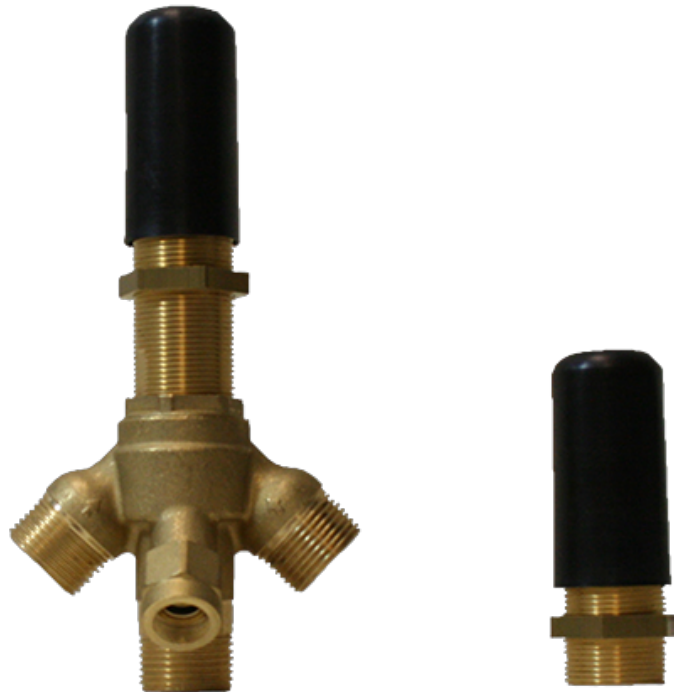

BATHROOM
Qubic Tre Roman Tub Set
G-6251-LM39B

GRAFF[®]

Information

- Aerated Flow Rate ~7 gpm @45 psi
- Deck-Mounted Handshower and Diverter Set included
- Optional in-line pressure balancing valve
- ADA

G-6251

QUBIC TRE Series

Information

- 3/4" male NPT inlets
- Quick connect tub spout

Finishes

24K Gold

24K Brushed
Gold

Architectural
Black™

- 3/4" male NPT inlets
- Quick connect tub spout

Warranty

- Limited lifetime warranty

For complete warranty information go to: www.graff-faucets.com/en/info/faqs

Information

- Durable diverter valve

Finishes

Information

- Aerated Flow Rate ~7 gpm @45 psi
- Matching deck-mounted handshower & diverter set available
- ADA

Finishes

24K Gold

24K Brushed
Gold

Architectural
Black™

Brushed
Nickel

Matte Black