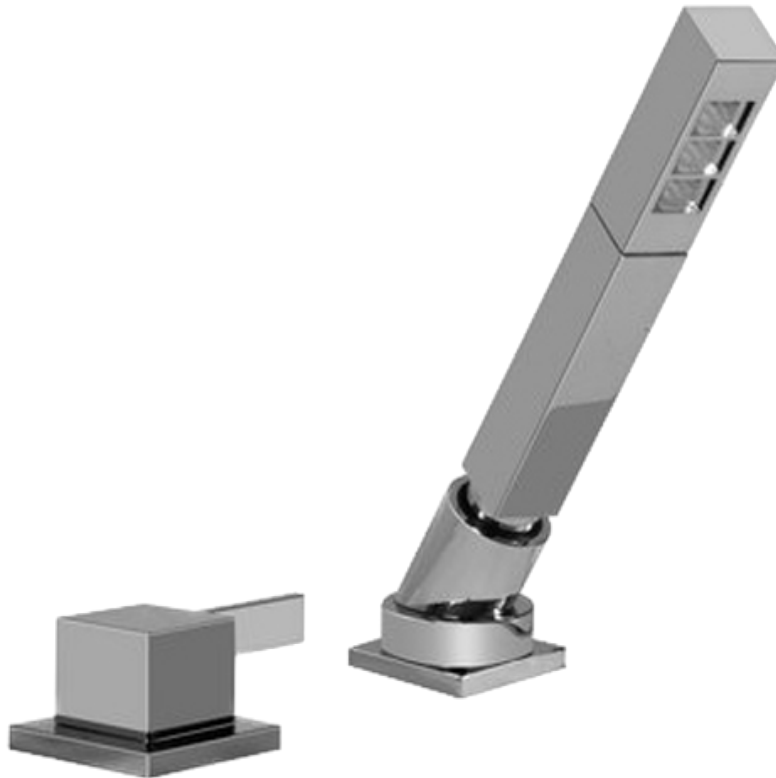

BATHROOM
Qubic Tre Roman Tub Set
G-6251-LM39B

GRAFF[®]

Information

- Aerated Flow Rate ~7 gpm @45 psi
- Deck-Mounted Handshower and Diverter Set included
- Optional in-line pressure balancing valve
- ADA

G-6251

QUBIC TRE Series

Information

- 3/4" male NPT inlets
- Quick connect tub spout

Finishes

24K Gold

24K Brushed
Gold

Architectural
Black™

Olive Bronze

Polished
Chrome

Polished
Nickel

Steelnox®
(Satin Nickel)

Architectural
White

G-6250

QUBIC TREE Series

BATHROOM
Qubic Tre Deck-Mounted
Handshower & Diverter Set
G-6255-LM39B

GRAFF®

Information

- Matches G-6250-LM39B Roman Tub Set
- Handshower hose included

Finishes

24K Gold

24K Brushed
Gold

Architectural
Black™

Brushed
Nickel