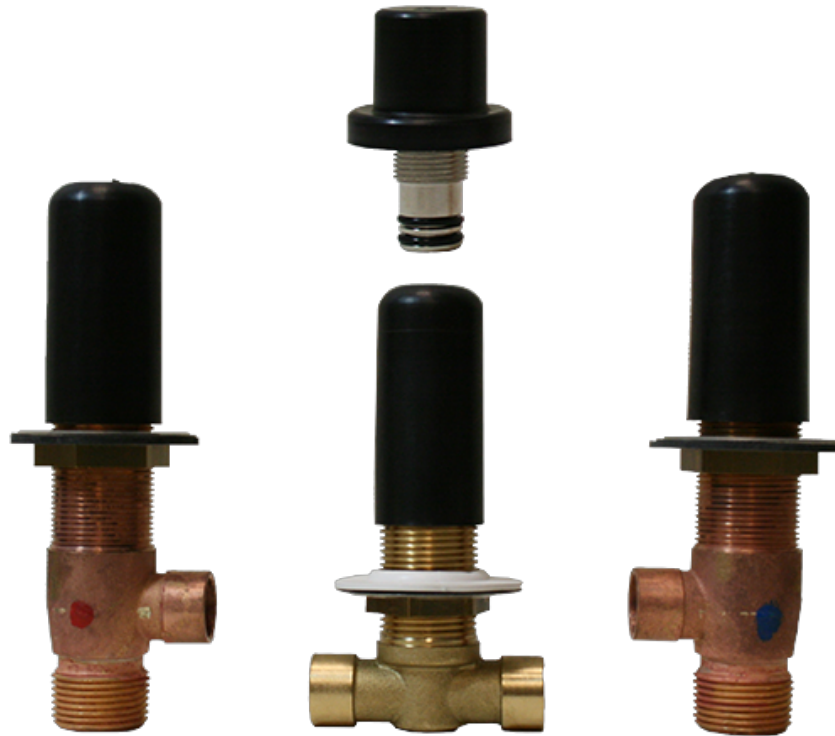

BATHROOM
Qubic Tre Roman Tub Set
G-6251-LM39B

GRAFF[®]

Information

- Aerated Flow Rate ~7 gpm @45 psi
- Deck-Mounted Handshower and Diverter Set included
- Optional in-line pressure balancing valve
- ADA

G-6251

QUBIC TRE Series

Information

- 3/4" male NPT inlets
- Quick connect tub spout

Finishes

24K Gold

24K Brushed
Gold

Architectural
Black™

- 3/4" male NPT inlets
- Quick connect tub spout

Warranty

- Limited lifetime warranty

For complete warranty information go to: www.graff-faucets.com/en/info/faqs

Information

- Durable diverter valve

Finishes

Information

- Aerated Flow Rate ~7 gpm @45 psi
- Matching deck-mounted handshower & diverter set available
- ADA

Finishes

24K Gold

24K Brushed
Gold

Architectural
Black™

Brushed
Nickel

Matte Black