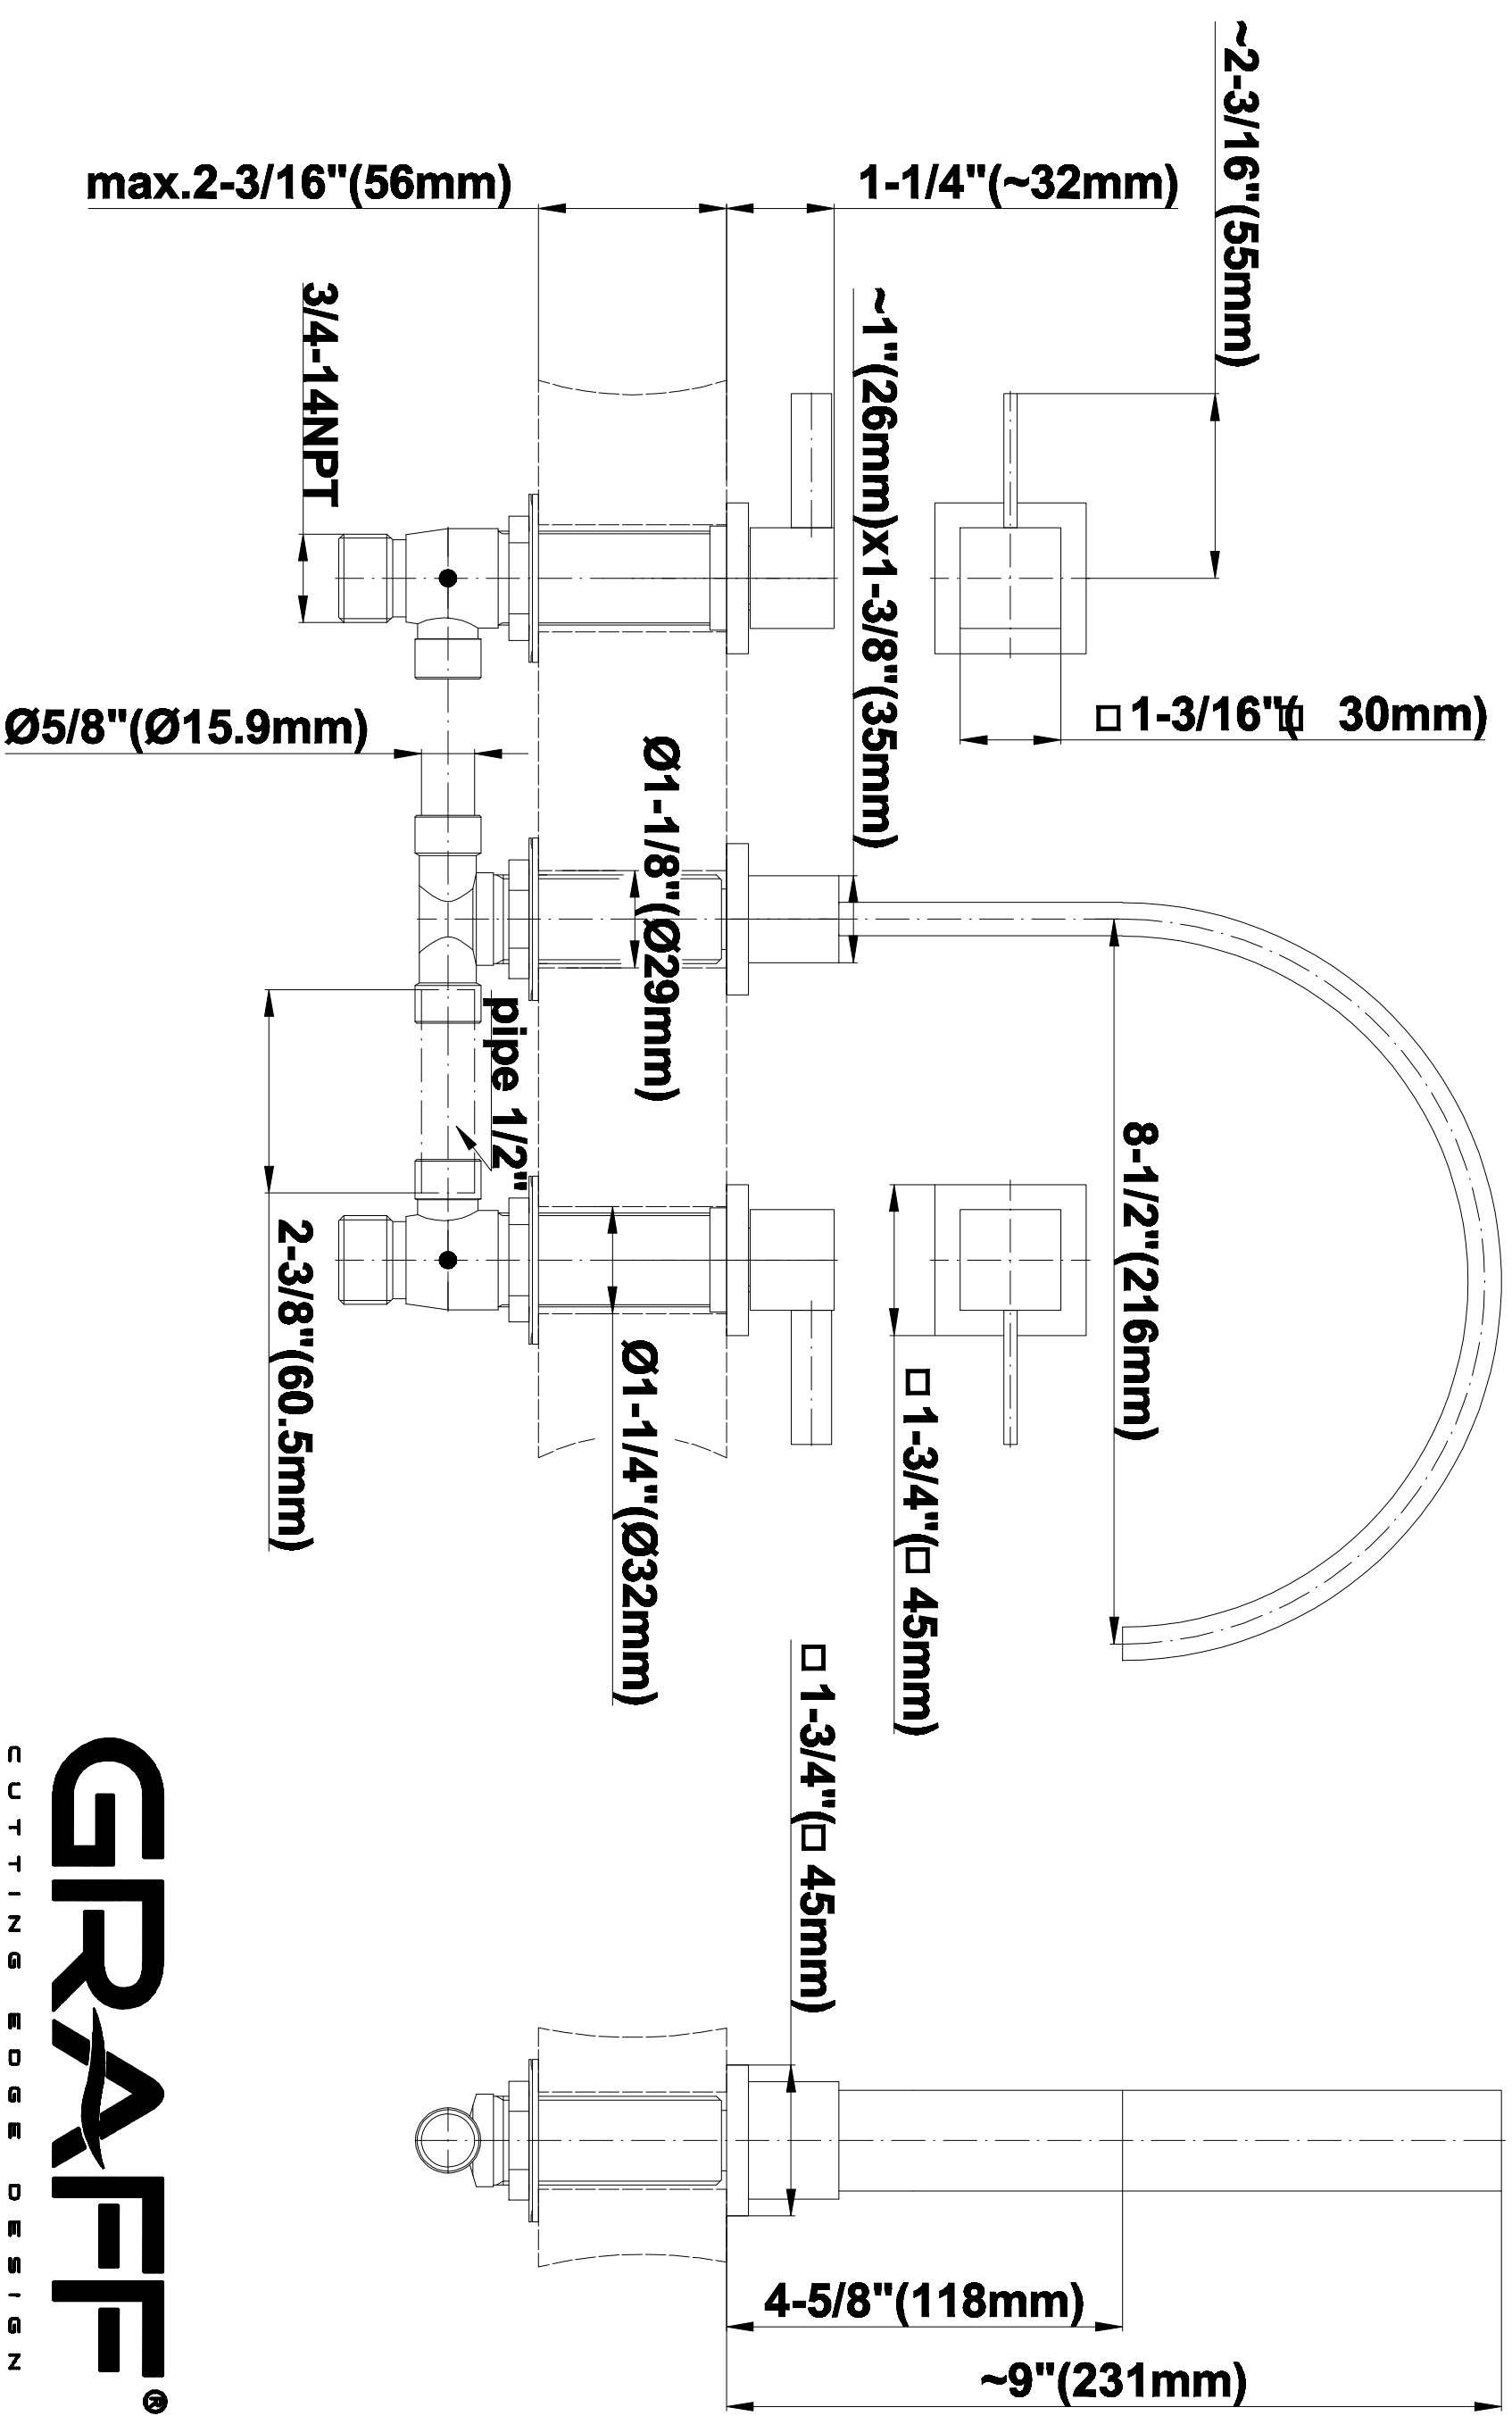

BATHROOM
Qubic Tre Roman Tub Set
G-6251-LM39B

GRAFF[®]

Information

- Aerated Flow Rate ~7 gpm @45 psi
- Deck-Mounted Handshower and Diverter Set included
- Optional in-line pressure balancing valve
- ADA

Information

- Aerated Flow Rate ~7 gpm @45 psi
- Matching deck-mounted handshower & diverter set available
- ADA

Finishes

24K Gold

24K Brushed
Gold

Architectural
Black™

Brushed
Nickel

Matte Black

Olive Bronze

Polished
Chrome

Polished
Nickel

Steelnox®
(Satin Nickel)

Architectural
White

G-6250

QUBIC TREE Series

BATHROOM
Qubic Tre Deck-Mounted
Handshower & Diverter Set
G-6255-LM39B

GRAFF®

Information

- Matches G-6250-LM39B Roman Tub Set
- Handshower hose included

Finishes

24K Gold

24K Brushed
Gold

Architectural
Black™

Brushed
Nickel