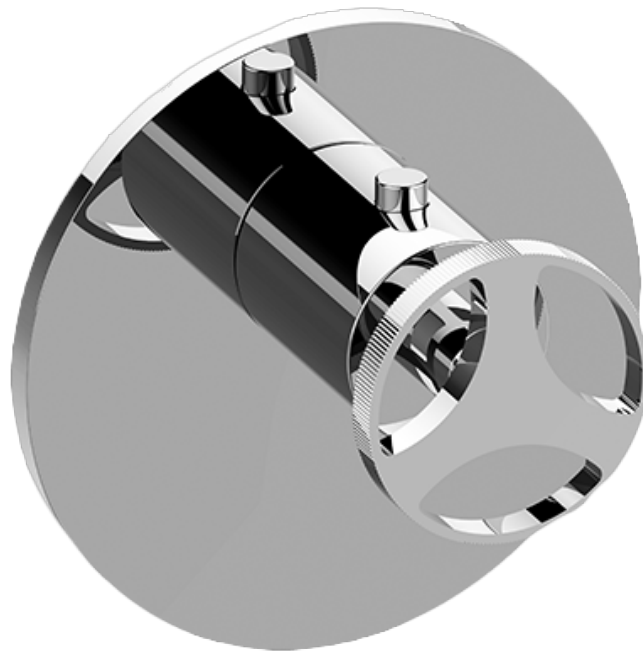

SHOWER
 Harley M-Series Thermostatic
 Valve Trim with Handle
G-8037-C19E-T

Information

- Single metal handle
- Decorative trim plate
- Use with G-8006 Thermostatic Rough Valve

Finishes

24K Gold

24K Brushed Gold