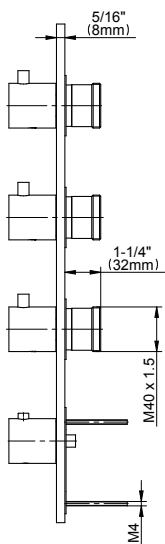

The measurements shown are for reference only. Products and specifications shown are subject to change without notice. Revised 5/2018.

www.graff-designs.com | phone: 800-954-4723

Warranty

- Limited lifetime warranty

For complete warranty information go to <http://www.graff-designs.com/en/info/faqs>