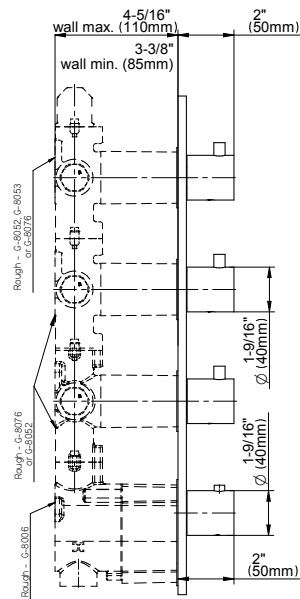

G-8059-RH0-**-**-T

Square M-Series Valve Trim with Four Handles

Product Features

- Four metal handles
- Decorative trim plate
- To complete package, you must order rough valves

Available Finishes

- Polished Chrome
  G-8059-RH0-PC-T
- Brushed Nickel
  G-8059-RH0-BNi-T
- Polished Nickel
  G-8059-RH0-PN-T
- Unfinished Brass*
  G-8059-RH0-UB-T*
- Steelnox*
  G-8059-RH0-SN-T*
- Olive Bronze*
  G-8059-RH0-OB-T*
- Architectural Black w/ Chrome Accents*
  G-8059-RH0-PC/BK-T*
- Brushed Gold*
  G-8059-RH0-BAU-T*
- Gold*
  G-8059-RH0-AU-T*

The measurements shown are for reference only. Products and specifications shown are subject to change without notice. Revised 5/2018.

www.graff-designs.com | phone: 800-954-4723

Warranty

- Limited lifetime warranty

For complete warranty information go to <http://www.graff-designs.com/en/info/faqs>