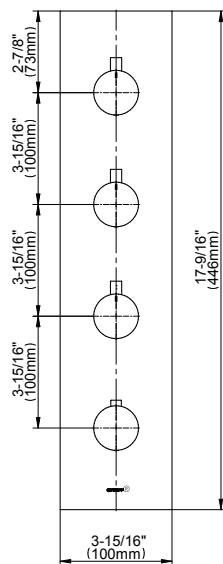

G-8059-RH0-**-**-T

Square M-Series Valve Trim with Four Handles

Product Features

- Four metal handles
- Decorative trim plate
- To complete package, you must order rough valves

Available Finishes

- Polished Chrome
  G-8059-RH0-PC-T
- Brushed Nickel
  G-8059-RH0-BNi-T
- Polished Nickel
  G-8059-RH0-PN-T
- Unfinished Brass*
  G-8059-RH0-UB-T*
- Steelnox*
  G-8059-RH0-SN-T*
- Olive Bronze*
  G-8059-RH0-OB-T*
- Architectural Black w/ Chrome Accents*
  G-8059-RH0-PC/BK-T*
- Brushed Gold*
  G-8059-RH0-BAU-T*
- Gold*
  G-8059-RH0-AU-T*

The measurements shown are for reference only. Products and specifications shown are subject to change without notice. Revised 5/2018.

www.graff-designs.com | phone: 800-954-4723

Warranty

- Limited lifetime warranty

For complete warranty information go to <http://www.graff-designs.com/en/info/faqs>