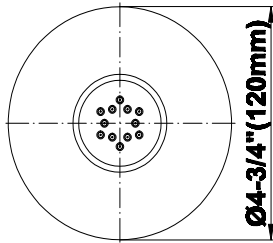

* Special order finish- call for availability