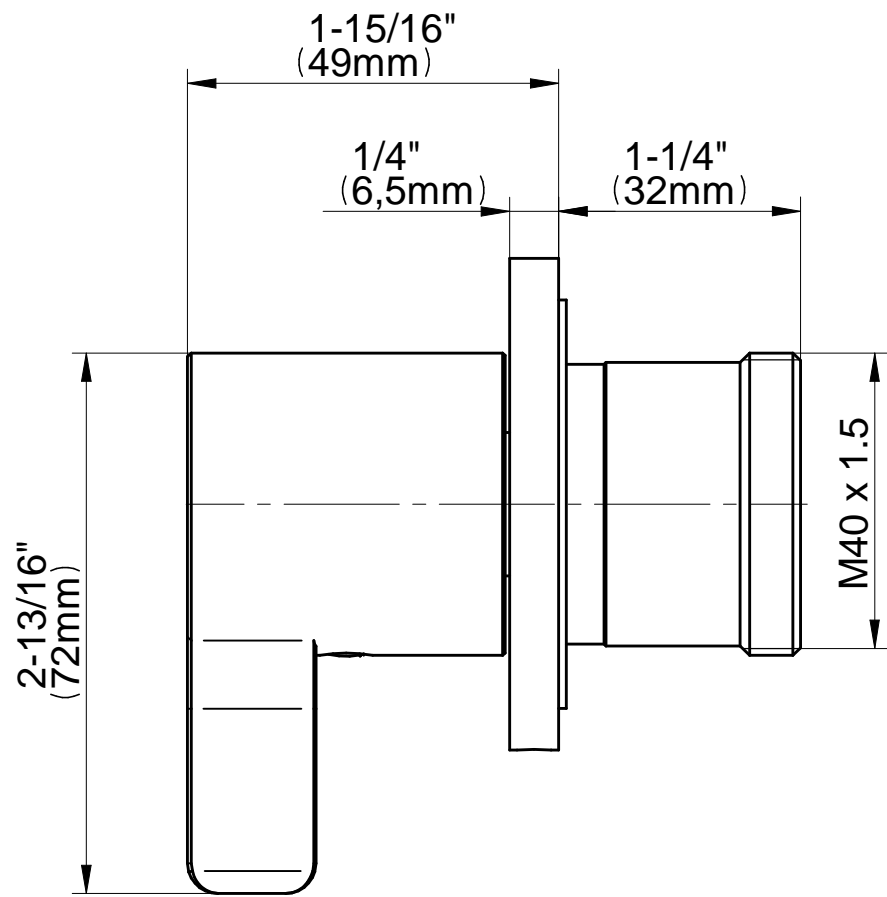

G-8097 - LM46E1

Terra Series