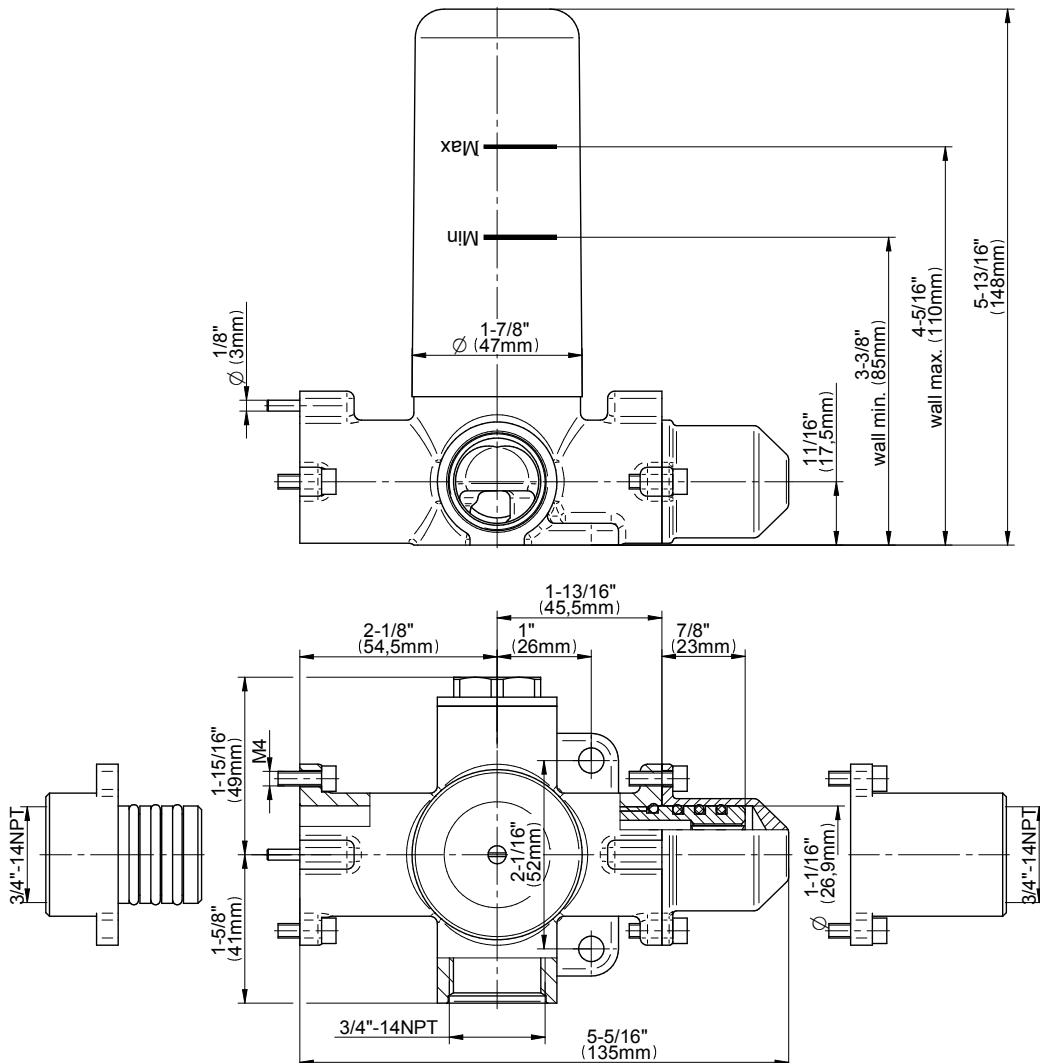

The measurements shown are for reference only. Products and specifications shown are subject to change without notice. Revised 3/2016.

www.graff-faucets.com | phone: 800-954-4723