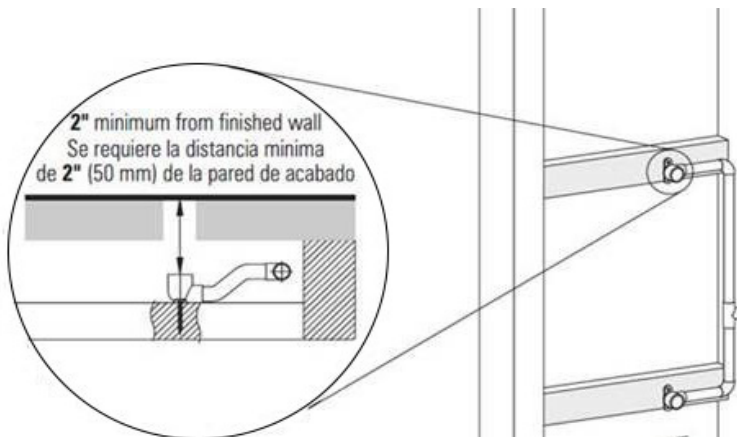

* Special order finish- call for availability