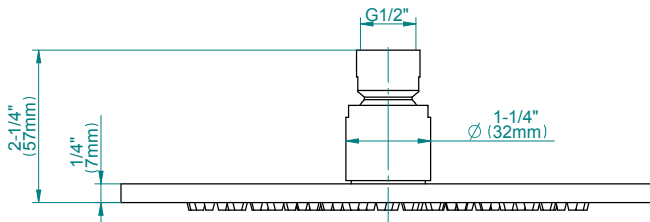

G-8449

Aqua-Sense Collection
Contemporary 8" Round Showerhead

Product Features

- 1/4" thick
- 169 no-clog, easy-clean rubber spray nozzles
- Showerhead flow rate ≤ 1.8 max gpm

Available Finishes

- Polished Chrome
  G-8449-PC
- Brushed Nickel
  G-8449-PN
- Polished Nickel
  G-8449-BNi
- Unfinished Brass*
  G-8449-UB*
- Steinox
  G-8449-SN
- Olive Brass*
  G-8449-OB*
- Architectural Black with Chrome Accents*
  G-8449-PC/BK*
- Brushed Gold*
  G-8449-BAU

* Special order finish- call for availability

Code Compliance

- CALGreen

Warranty

- Limited lifetime warranty

For complete warranty information go to www.graff-designs.com/en-nam/warranty

The measurements shown are for reference only. Products and specifications shown are subject to change without notice. Revised 12/2017

www.graff-designs.com | phone: 800-954-4723