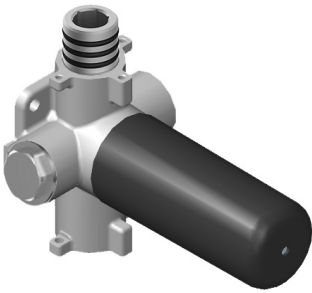

www.graff-faucets.com | phone: 800-954-4723

BATHROOM
Terra M-Series 2-Way Diverter
Valve Trim with Handle
G-8068-LM46E1-T

GRAFF[®]

Information

- Single metal handle
- Decorative trim plate
- Use with G-8052 2-way diverter (pass through) control rough valve WITH off function
- To complete package, you must order rough valve
- ADA

Finishes

G-8076

M-Series

Stop/Volume Control Rough Valve with Pass-Through

GRAFF[®]
CUTTING EDGE DESIGN

Product Features

- 13.2 gpm @ 60 psi
- 3/4" universal inlets/outlets with female threads
- Stacking inlet and pass-through port feature
- Supplied with protective plastic cover
- CalGreen compliant dependent on functions