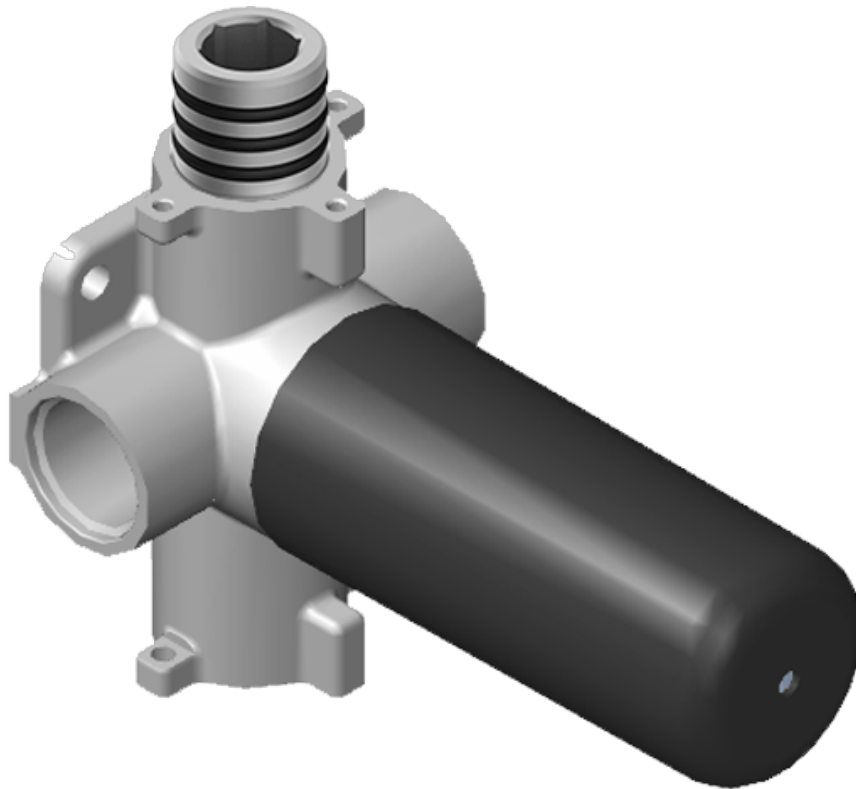

Finishes

G-8006

M-Series

3/4" Concealed Thermostatic Rough Valve

Product Features

- 12.9 gpm @ 60 psi
- 3/4" universal inlets
- Built-in service stops
- Stacking outlet feature
- Complete serviceability from front of all units
- Supplied with protective plastic cover
- CalGreen compliant dependent on functions

www.graff-faucets.com | phone: 800-954-4723

BATHROOM
Terra M-Series Thermostatic Valve
Trim with Handle
G-8037-LM46E-T

GRAFF®

Information

- Single metal handle
- Decorative trim plate
- Use with G-8006 thermostatic rough valve
- To complete package, you must order rough valve
- ADA

Finishes

BATHROOM
Two-Way Diverter Volume Control
Valve WITH Off Function and Pass-
Through
G-8052

GRAFF®

Information

- 11.7 gpm @ 60 psi
- 3/4" universal inlets/outlets with female threads
- Operates one function at a time
- Stacking inlet and pass-through port feature
- Supplied with protective plastic cover
- CALGreen compliant depending on functions

Finishes

G-8052 M-Series
 2-Way Diverter Volume Control Valve
 WITH Off Function and Pass-Through

Product Features

- 12.1 gpm @ 60 psi
- 3/4" universal inlets/outlets with female threads
- Stacking inlet and pass-through port feature
- Supplied with protective plastic cover
- CalGreen compliant dependent on functions