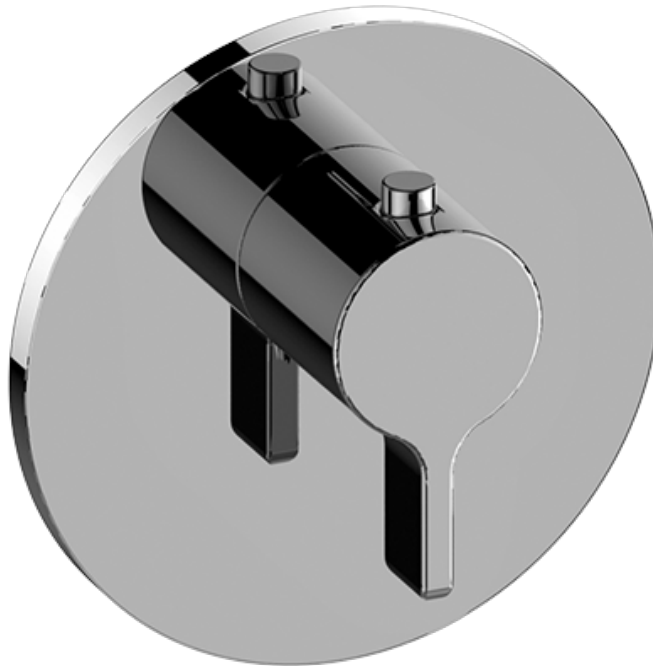

BATHROOM
M-Series Full Thermostatic
Shower System
GL3.112SH-LM46E0

GRAFF®

Information

- 3/4" thermostatic valve and trim
- 3/4" stop/volume control valve and 2-way diverter valve and trims
- 8" showerhead with 12" wall-mounted shower arm
- Showerhead features no-clog, easy-clean spray nozzles
- Flush-mounted swivel body sprays (3 pieces)
- Handshower set with wall-mounted slide bar and 59" hose (PVD finishes use 59" flex hose)
- Optional extension kit
- Flow rates: showerhead ≤ 1.8 max gpm, handshower ≤ 1.5 max gpm, body sprays ≤ 1.5 max gpm each
- ADA

Finishes

G-8006

M-Series

3/4" Concealed Thermostatic Rough Valve

Product Features

- 12.9 gpm @ 60 psi
- 3/4" universal inlets
- Built-in service stops
- Stacking outlet feature
- Complete serviceability from front of all units
- Supplied with protective plastic cover
- CalGreen compliant dependent on functions

www.graff-faucets.com | phone: 800-954-4723

BATHROOM
Terra M-Series Thermostatic Valve
Trim with Handle
G-8037-LM46E-T

GRAFF®

Information

- Single metal handle
- Decorative trim plate
- Use with G-8006 thermostatic rough valve
- To complete package, you must order rough valve
- ADA

Finishes

BATHROOM
Two-Way Diverter Volume Control
Valve WITH Off Function and Pass-
Through
G-8052

GRAFF®

Information

- 11.7 gpm @ 60 psi
- 3/4" universal inlets/outlets with female threads
- Operates one function at a time
- Stacking inlet and pass-through port feature
- Supplied with protective plastic cover
- CALGreen compliant depending on functions