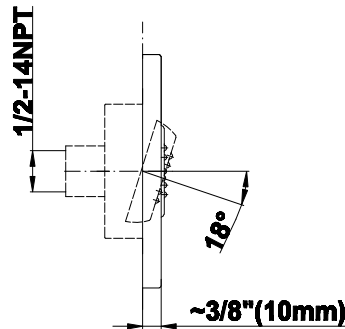

* Special order finish- call for availability