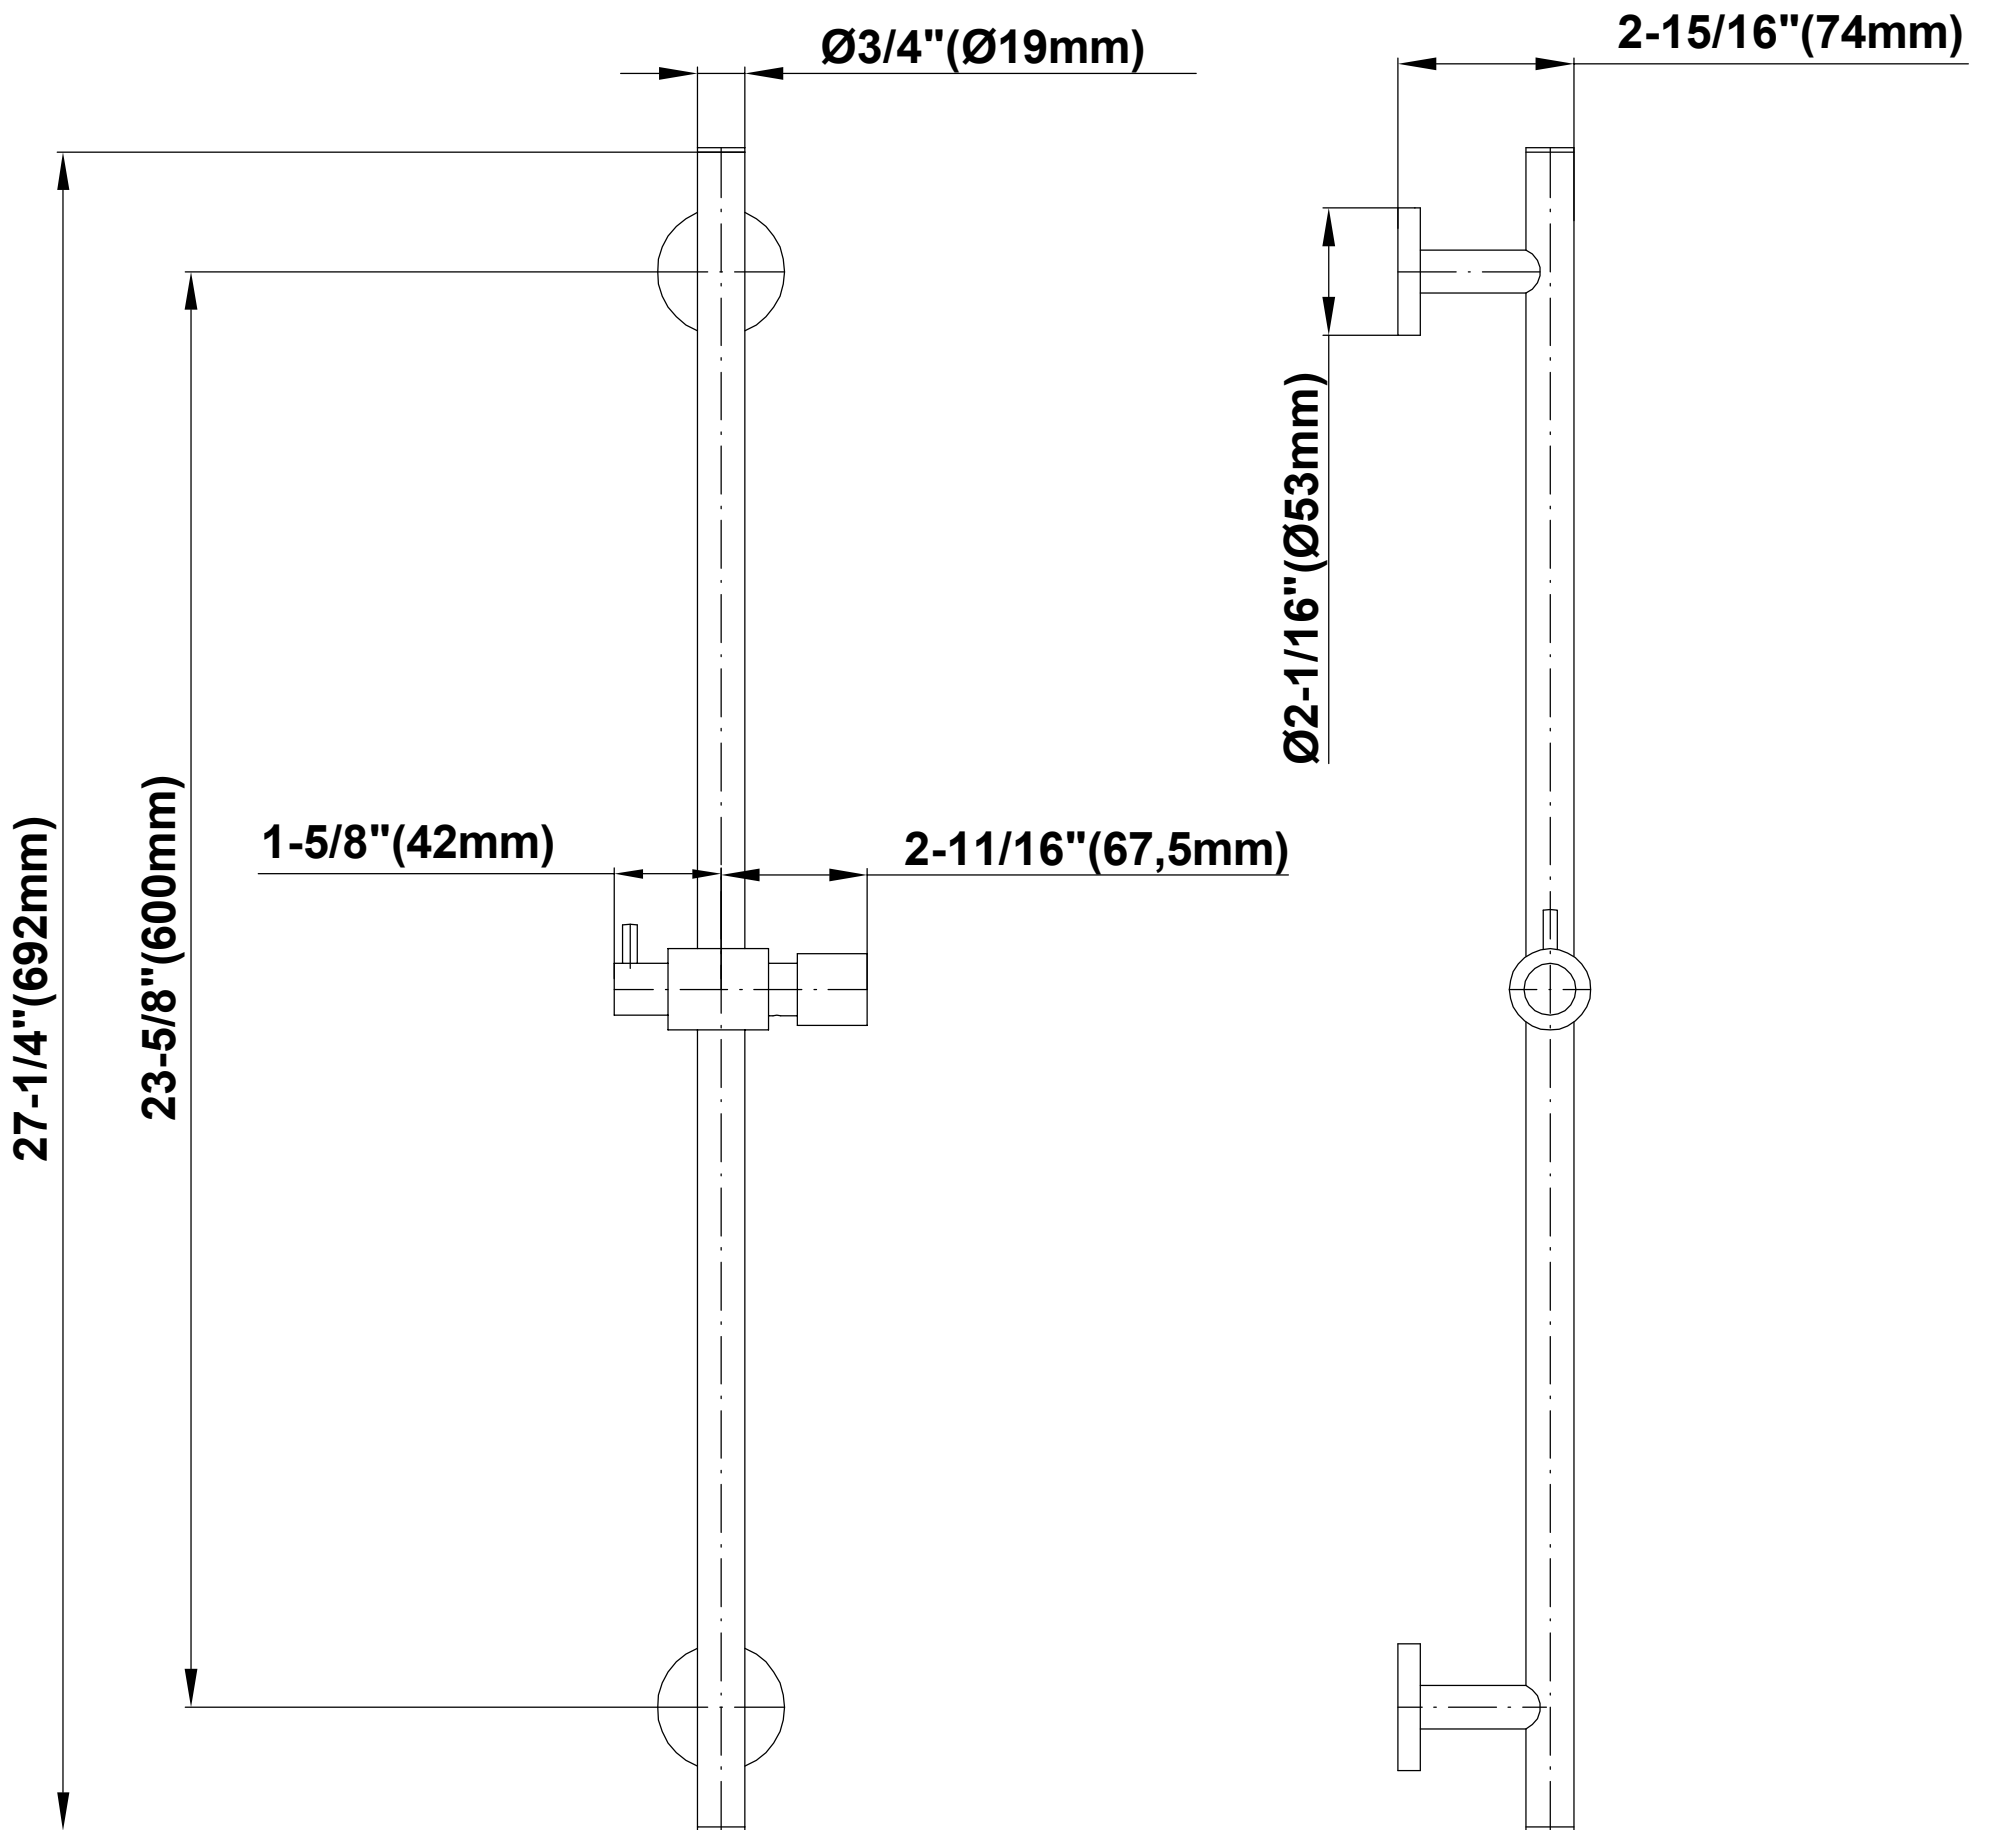

BATHROOM
Contemporary Wall-Mounted Slide
Bar
G-8641

GRAFF®

Information

- 27 1/4" tall wall-mounted slide bar
- Adjustable bracket fits all hoses with conical nut

Finishes

G - 864 1

Information

- Solid brass construction
- Smooth, all-metal handle
- Shower hose not included
- Handshower flow rate ≤ 1.5 max gpm
- CALGreen