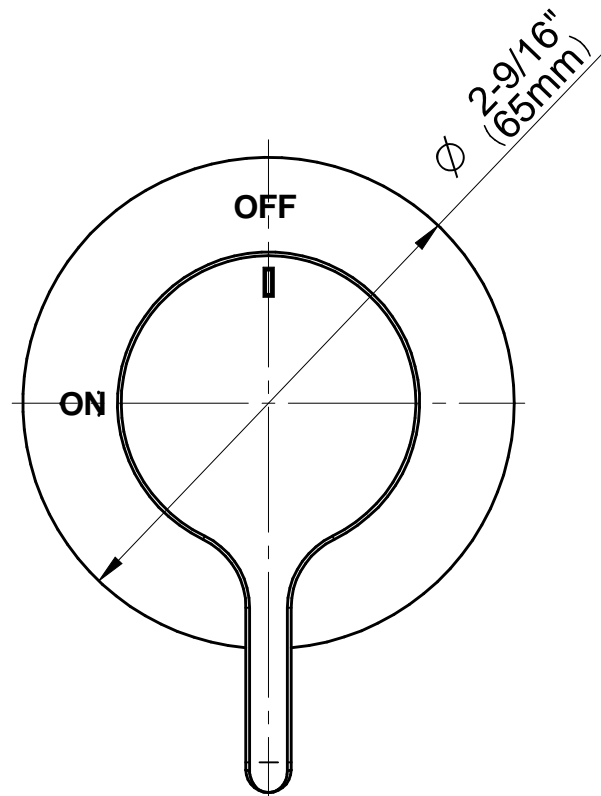

www.graff-faucets.com | phone: 800-954-4723

BATHROOM
Terra M-Series Stop/Volume
Control Valve Trim with Handle
G-8097-LM46E1-T

GRAFF[®]

Information

- Single metal handle
- Decorative trim plate
- Use with G-8076 Stop/Volume Control rough valve with Pass-Through or G-8077 Stop/Volume Control rough valve
- To complete package, you must order rough valve
- ADA

Finishes

G-8097 - LM46E1

Terra Series

Information

- 1/4" thick
- 169 no-clog, easy-clean rubber spray nozzles
- Recommended use with ceiling shower arm
- Recommended for use at no more than 10 degrees tilt
- Showerhead flow rate ≤ 1.8 max gpm
- CALGreen