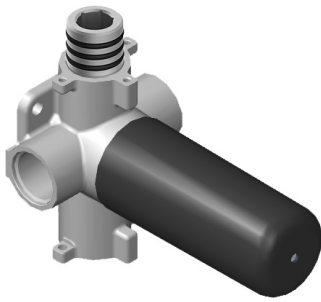

Finishes

G-8006

M-Series

3/4" Concealed Thermostatic Rough Valve

Product Features

- 12.9 gpm @ 60 psi
- 3/4" universal inlets
- Built-in service stops
- Stacking outlet feature
- Complete serviceability from front of all units
- Supplied with protective plastic cover
- CalGreen compliant dependent on functions

www.graff-faucets.com | phone: 800-954-4723

BATHROOM
Terra M-Series Thermostatic Valve
Trim with Handle
G-8037-LM46E-T

GRAFF®

Information

- Single metal handle
- Decorative trim plate
- Use with G-8006 thermostatic rough valve
- To complete package, you must order rough valve
- ADA

Finishes

BATHROOM
Two-Way Diverter Volume Control
Valve WITH Off Function and Pass-
Through
G-8052

GRAFF®

Information

- 11.7 gpm @ 60 psi
- 3/4" universal inlets/outlets with female threads
- Operates one function at a time
- Stacking inlet and pass-through port feature
- Supplied with protective plastic cover
- CALGreen compliant depending on functions

Finishes

G-8052 M-Series
 2-Way Diverter Volume Control Valve
 WITH Off Function and Pass-Through

Product Features

- 12.1 gpm @ 60 psi
- 3/4" universal inlets/outlets with female threads
- Stacking inlet and pass-through port feature
- Supplied with protective plastic cover
- CalGreen compliant dependent on functions