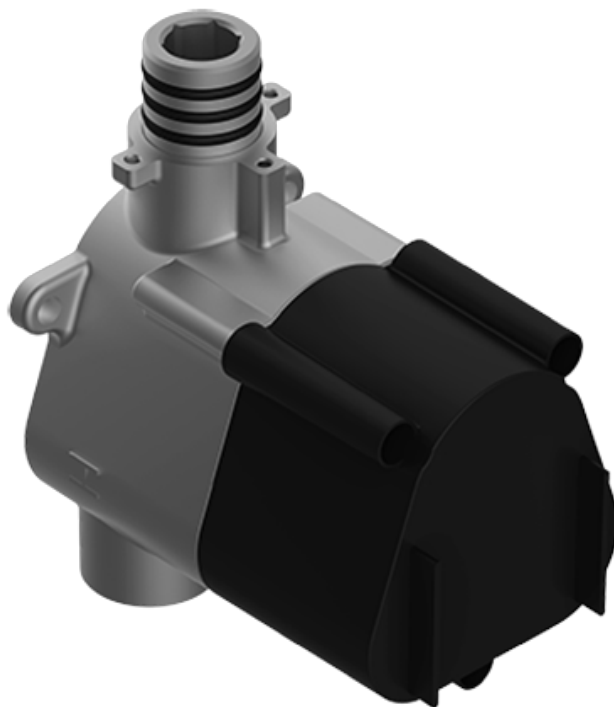

BATHROOM
M-Series Full Thermostatic
Shower System
GL3.112SH-LM46E0

GRAFF®

Information

- 3/4" thermostatic valve and trim
- 3/4" stop/volume control valve and 2-way diverter valve and trims
- 8" showerhead with 12" wall-mounted shower arm
- Showerhead features no-clog, easy-clean spray nozzles
- Flush-mounted swivel body sprays (3 pieces)
- Handshower set with wall-mounted slide bar and 59" hose (PVD finishes use 59" flex hose)
- Optional extension kit
- Flow rates: showerhead ≤ 1.8 max gpm, handshower ≤ 1.5 max gpm, body sprays ≤ 1.5 max gpm each
- ADA

BATHROOM
Thermostatic Rough Valve
G-8006

GRAFF®

Information

- 12.9 gpm @ 60 psi
- 3/4" universal inlets
- Built-in service stops
- Stacking outlet feature
- Complete serviceability from front of all units
- Supplied with protective plastic cover
- CalGreen compliant dependent on functions

Finishes

G-8006

M-Series

3/4" Concealed Thermostatic Rough Valve

Product Features

- 12.9 gpm @ 60 psi
- 3/4" universal inlets
- Built-in service stops
- Stacking outlet feature
- Complete serviceability from front of all units
- Supplied with protective plastic cover
- CalGreen compliant dependent on functions

www.graff-faucets.com | phone: 800-954-4723

BATHROOM
Terra M-Series Thermostatic Valve
Trim with Handle
G-8037-LM46E-T

GRAFF®

Information

- Single metal handle
- Decorative trim plate
- Use with G-8006 thermostatic rough valve
- To complete package, you must order rough valve
- ADA