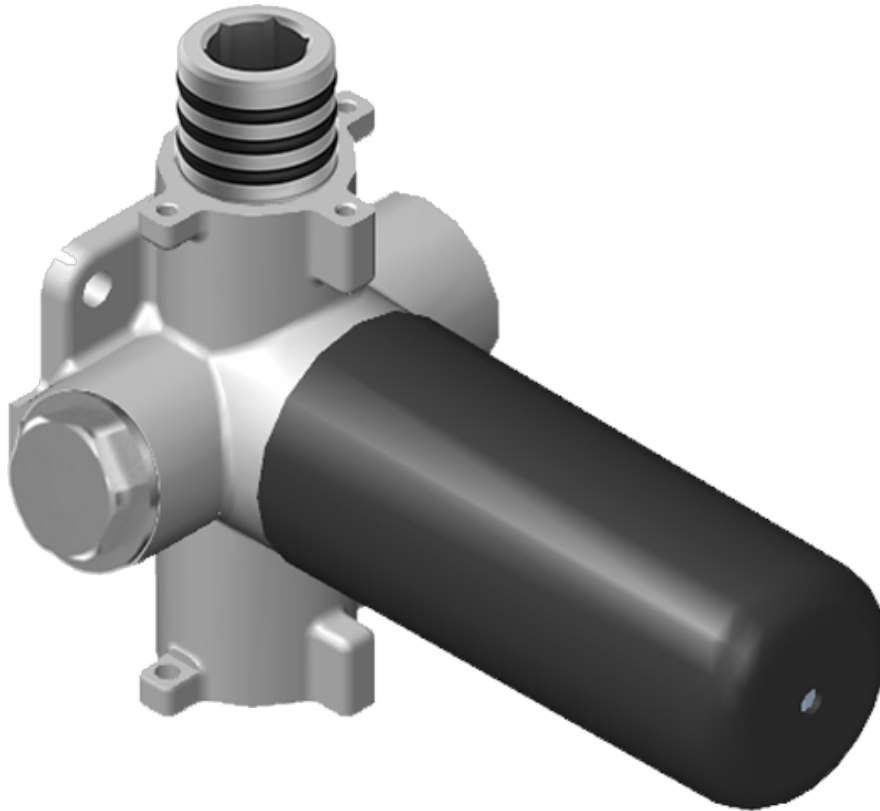

BATHROOM
Stop/Volume Control Valve with
Pass Through
G-8076

GRAFF®