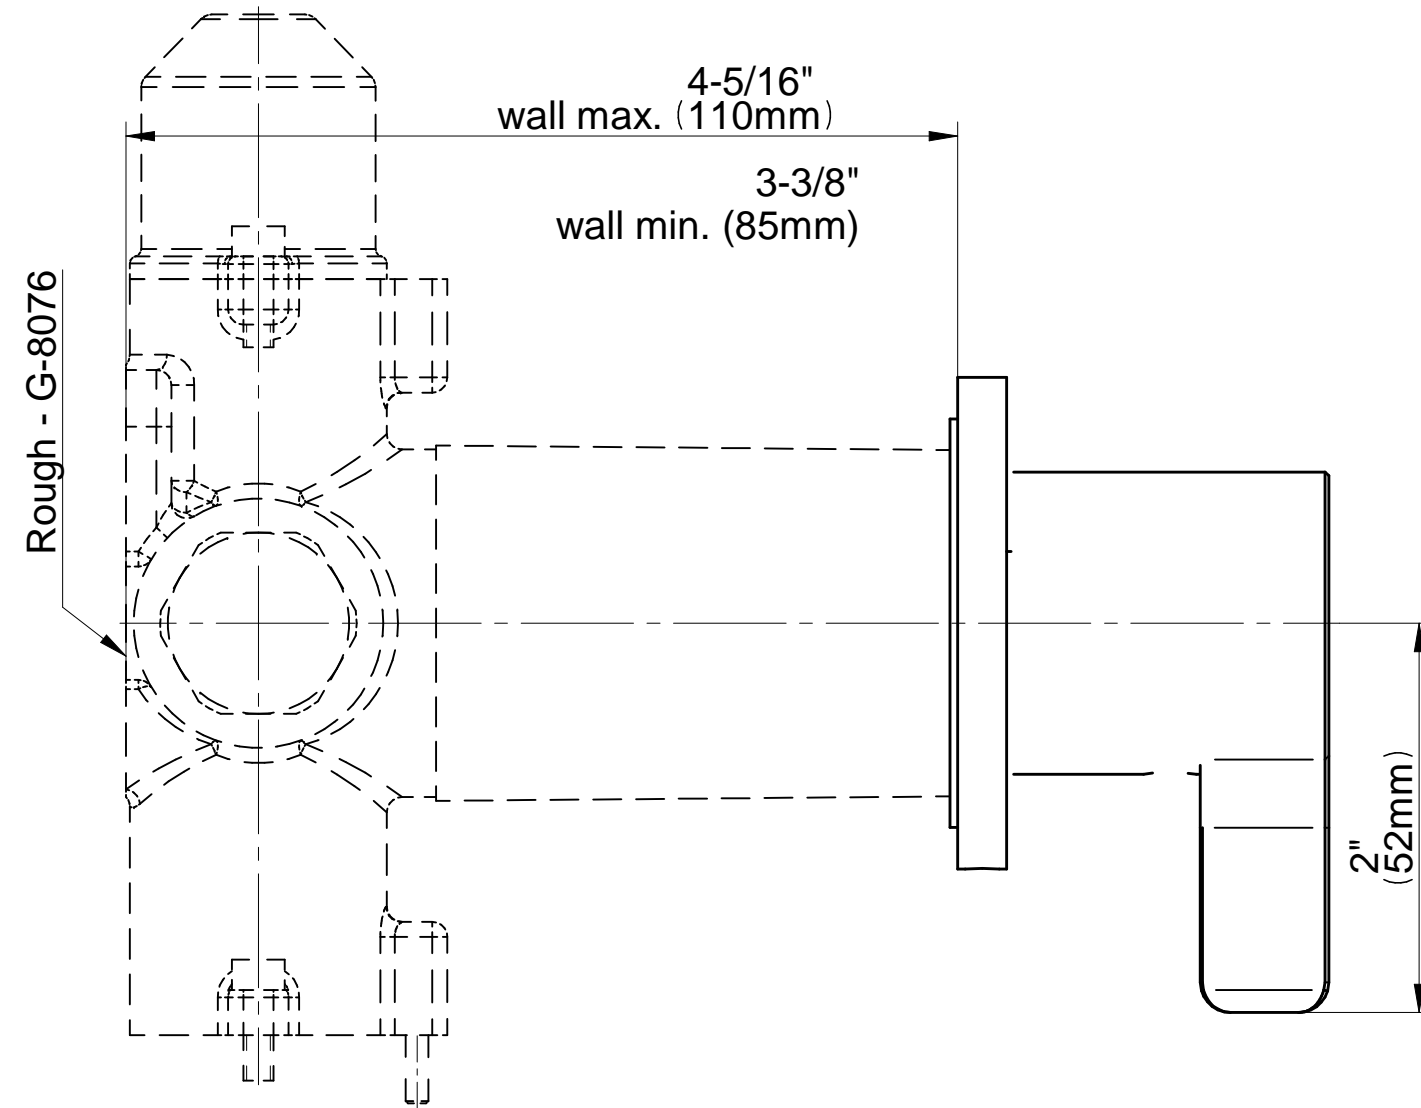

G-8097 - LM46E1

Terra Series