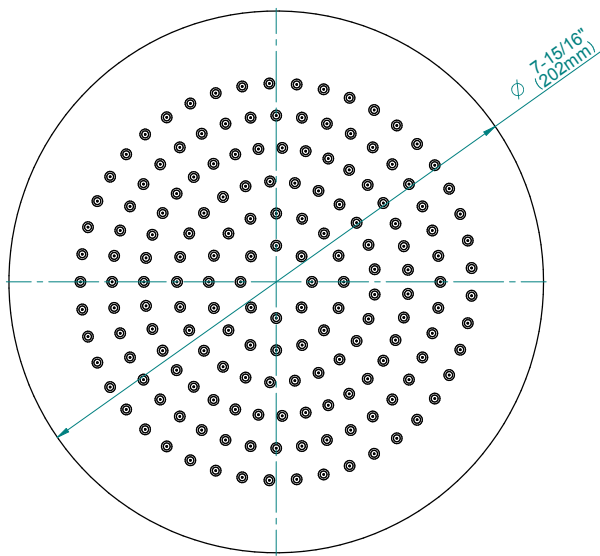

G-8449

Aqua-Sense Collection
Contemporary 8" Round Showerhead

Product Features

- 1/4" thick
- 169 no-clog, easy-clean rubber spray nozzles
- Showerhead flow rate ≤ 1.8 max gpm

Available Finishes

- Polished Chrome
  G-8449-PC
- Brushed Nickel
  G-8449-PN
- Polished Nickel
  G-8449-BNi
- Unfinished Brass*
  G-8449-UB*
- Steinox
  G-8449-SN
- Olive Brass*
  G-8449-OB*
- Architectural Black with Chrome Accents*
  G-8449-PC/BK*
- Brushed Gold*
  G-8449-BAU

* Special order finish- call for availability

Code Compliance

- CALGreen

Warranty

- Limited lifetime warranty

For complete warranty information go to www.graff-designs.com/en-nam/warranty

The measurements shown are for reference only. Products and specifications shown are subject to change without notice. Revised 12/2017

www.graff-designs.com | phone: 800-954-4723