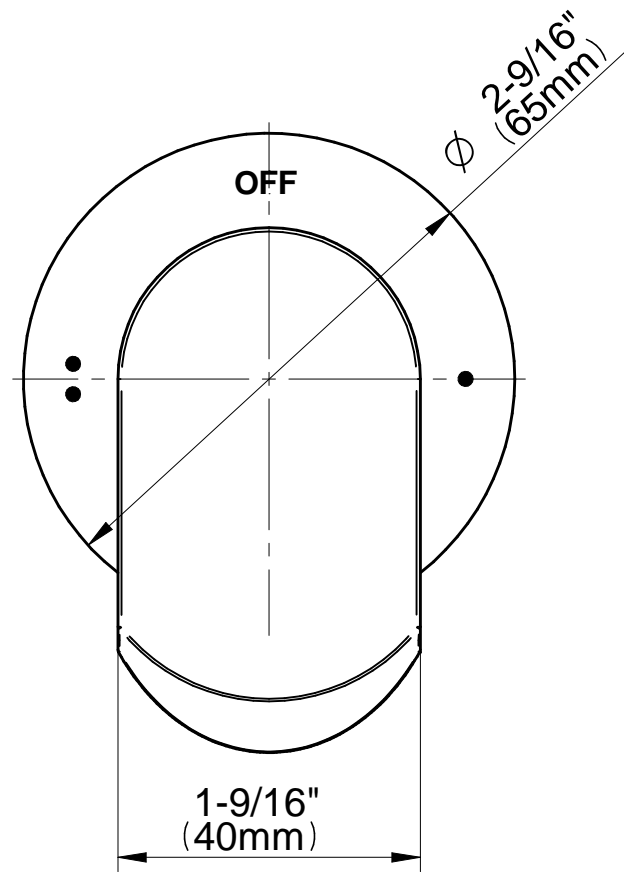

G-8068-LM45E1

PHASE Series