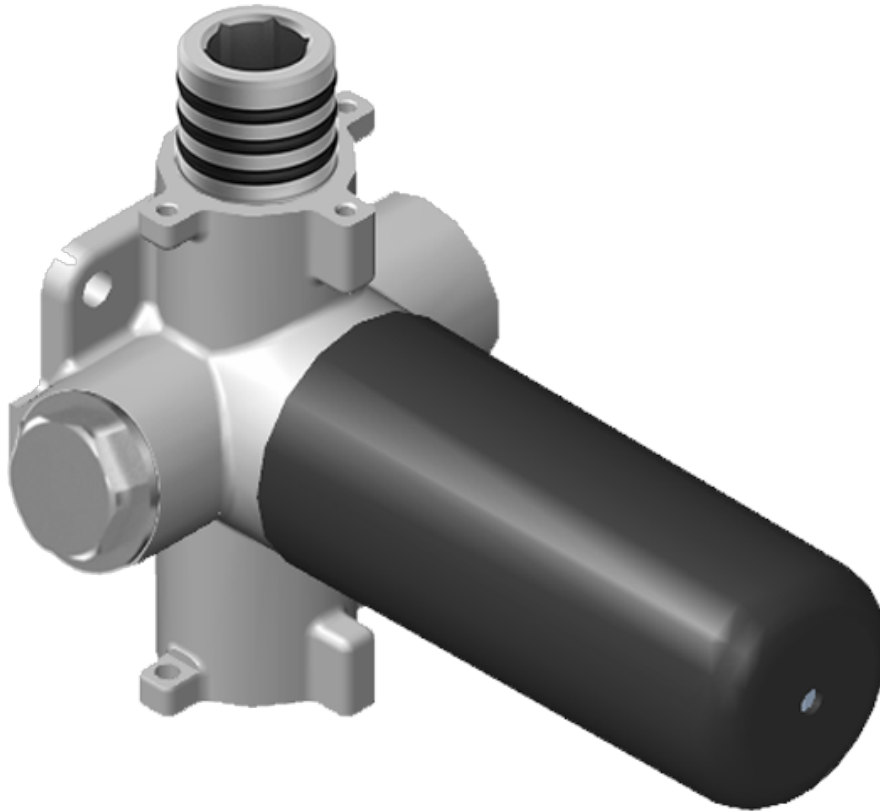

Polished
Nickel

Architectural
White

SHOWER
Phase M-Series 2-Way Diverter
Valve Trim with Handle
G-8068-LM45E1-T

GRAFF®

Information

- Single metal handle
- Decorative trim plate
- Use with G-8052 2-way diverter volume control rough valve WITH off function and pass-through
- To complete package, you must order rough valve
- ADA

Polished
Nickel

Architectural
White

G-8068-LM45E1

PHASE Series

SHOWER
Stop/Volume Control Valve with
Pass Through
G-8076

GRAFF®

Information

- 12.3 gpm @ 60 psi
- 3/4" universal inlets/outlets with female threads
- Stacking inlet and pass-through port feature
- Supplied with protective plastic cover
- CalGreen compliant dependent on functions