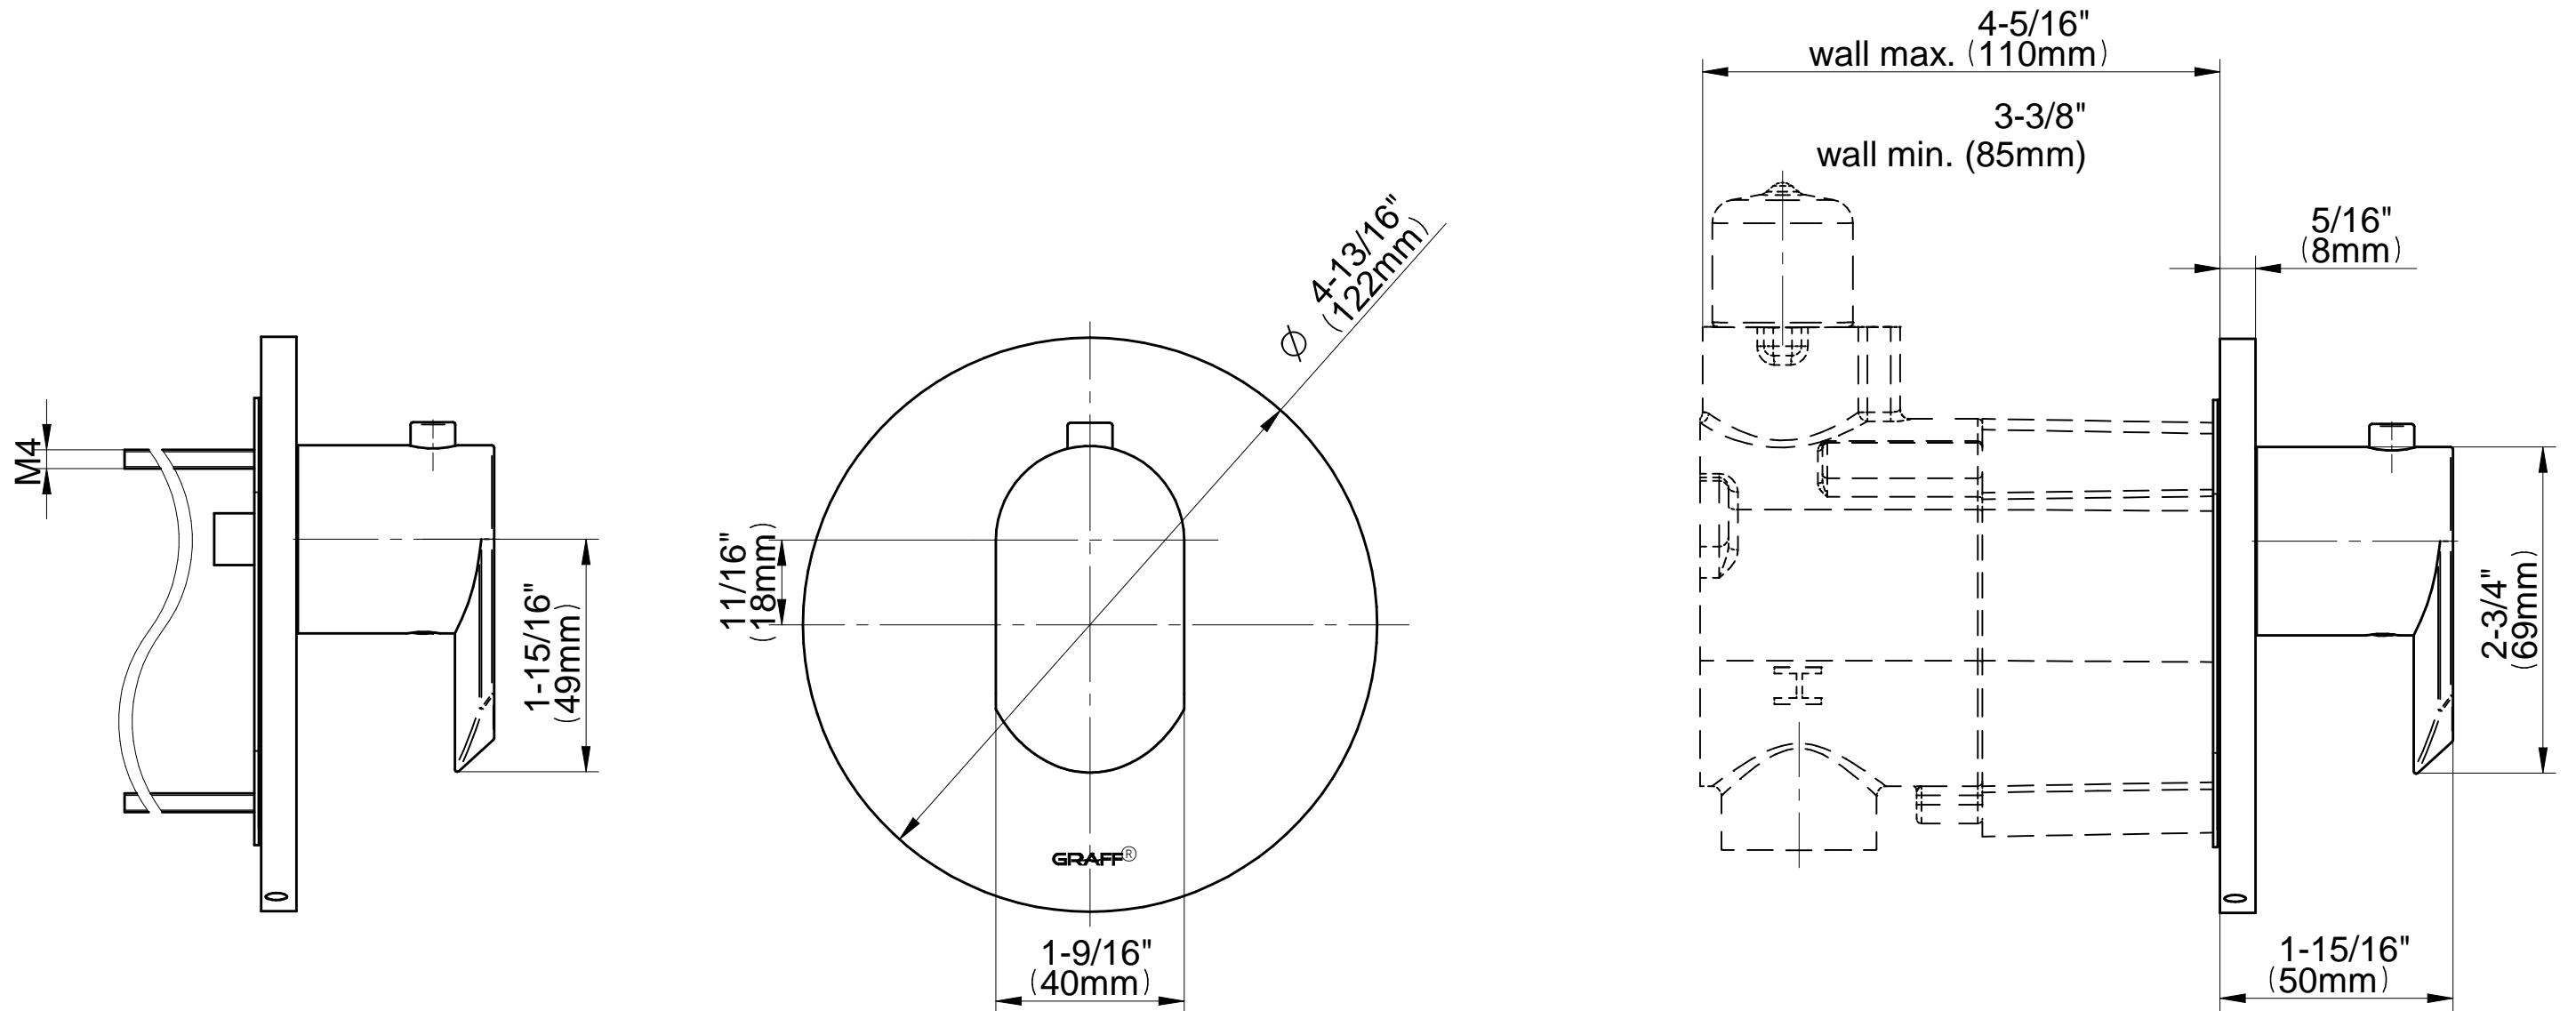

SHOWER
M-Series Full Thermostatic
Shower System
GL3.112SH-LM45E0

GRAFF®

Information

- 3/4" thermostatic valve and trim
- 8" showerhead with 12" wall-mounted shower arm
- Flush-mounted swivel body sprays (3 pieces)
- Wall-mounted slide bar set with handshower and 59" hose
- Slide bar is PC/BK and PC/WT for BK and WT finishes
- Stop/volume control valve and 2-way diverter valve
- Showerhead features no-clog, easy-clean spray nozzles
- Optional extension kit
- 3/4" thermostatic rough valve flow rate ~12.9 gpm @60 psi
- Flow rates: showerhead \leq 1.8 max gpm, handshower \leq 1.5 max gpm, body sprays \leq 1.5 max gpm each

Polished
Nickel

Architectural
White

G-8037-LM45E

PHASE Series

SHOWER
Two-Way Diverter Volume Control
Valve WITH Off Function and Pass-
Through
G-8052

GRAFF®

Information

- 11.7 gpm @ 60 psi
- 3/4" universal inlets/outlets with female threads
- Operates one function at a time
- Stacking inlet and pass-through port feature
- Supplied with protective plastic cover
- CALGreen compliant depending on functions