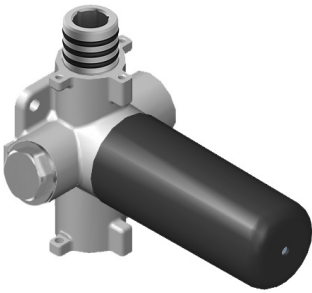

Polished
Nickel

Architectural
White

G-8076

M-Series

Stop/Volume Control Rough Valve with Pass-Through

Product Features

- 13.2 gpm @ 60 psi
- 3/4" universal inlets/outlets with female threads
- Stacking inlet and pass-through port feature
- Supplied with protective plastic cover
- CalGreen compliant dependent on functions

www.graff-faucets.com | phone: 800-954-4723

SHOWER
Phase M-Series Stop/Volume
Control Valve Trim with Handle
G-8097-LM45E1-T

GRAFF®

Information

- Single metal handle
- Decorative trim plate
- Use with G-8076 Stop/Volume Control rough valve with Pass-Through or G-8077 Stop/Volume Control rough valve
- To complete package, you must order rough valve
- ADA