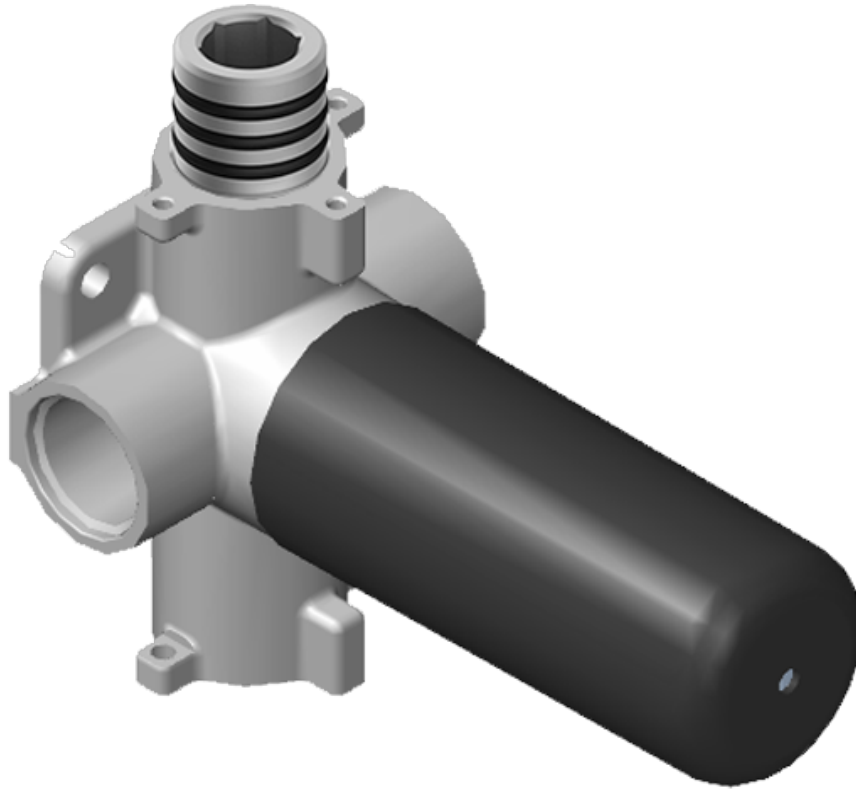

www.graff-faucets.com | phone: 800-954-4723

SHOWER
Phase M-Series Thermostatic
Valve Trim with Handle
G-8037-LM45E-T

GRAFF[®]

Information

- Single metal handle
- Decorative trim plate
- Use with G-8006 thermostatic rough valve
- To complete package, you must order rough valve
- ADA

Polished
Nickel

Architectural
White

G-8037-LM45E

PHASE Series

SHOWER
Two-Way Diverter Volume Control
Valve WITH Off Function and Pass-
Through
G-8052

GRAFF®

Information

- 11.7 gpm @ 60 psi
- 3/4" universal inlets/outlets with female threads
- Operates one function at a time
- Stacking inlet and pass-through port feature
- Supplied with protective plastic cover
- CALGreen compliant depending on functions

Polished
Nickel

Architectural
White

SHOWER
Phase M-Series 2-Way Diverter
Valve Trim with Handle
G-8068-LM45E1-T

GRAFF®

Information

- Single metal handle
- Decorative trim plate
- Use with G-8052 2-way diverter volume control rough valve WITH off function and pass-through
- To complete package, you must order rough valve
- ADA