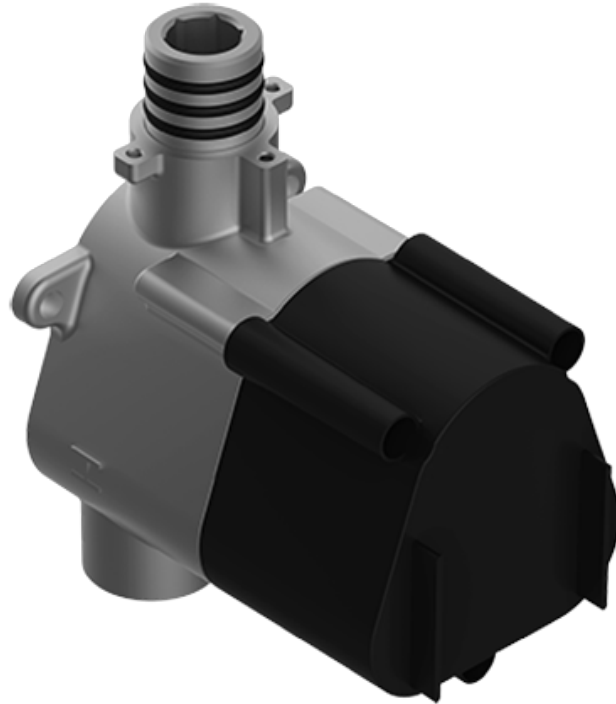

SHOWER
M-Series Full Thermostatic
Shower System
GL3.112SH-LM45E0

GRAFF®

Information

- 3/4" thermostatic valve and trim
- 8" showerhead with 12" wall-mounted shower arm
- Flush-mounted swivel body sprays (3 pieces)
- Wall-mounted slide bar set with handshower and 59" hose
- Slide bar is PC/BK and PC/WT for BK and WT finishes
- Stop/volume control valve and 2-way diverter valve
- Showerhead features no-clog, easy-clean spray nozzles
- Optional extension kit
- 3/4" thermostatic rough valve flow rate ~12.9 gpm @60 psi
- Flow rates: showerhead \leq 1.8 max gpm, handshower \leq 1.5 max gpm, body sprays \leq 1.5 max gpm each

SHOWER
Thermostatic Rough Valve
G-8006

GRAFF[®]

Information

- 12.9 gpm @ 60 psi
- 3/4" universal inlets
- Built-in service stops
- Stacking outlet feature
- Complete serviceability from front of all units
- Supplied with protective plastic cover
- CalGreen compliant dependent on functions

Polished
Nickel

Architectural
White

G-8006

M-Series

3/4" Concealed Thermostatic Rough Valve

Product Features

- 12.9 gpm @ 60 psi
- 3/4" universal inlets
- Built-in service stops
- Stacking outlet feature
- Complete serviceability from front of all units
- Supplied with protective plastic cover
- CalGreen compliant dependent on functions

www.graff-faucets.com | phone: 800-954-4723

SHOWER
Phase M-Series Thermostatic
Valve Trim with Handle
G-8037-LM45E-T

GRAFF[®]

Information

- Single metal handle
- Decorative trim plate
- Use with G-8006 thermostatic rough valve
- To complete package, you must order rough valve
- ADA