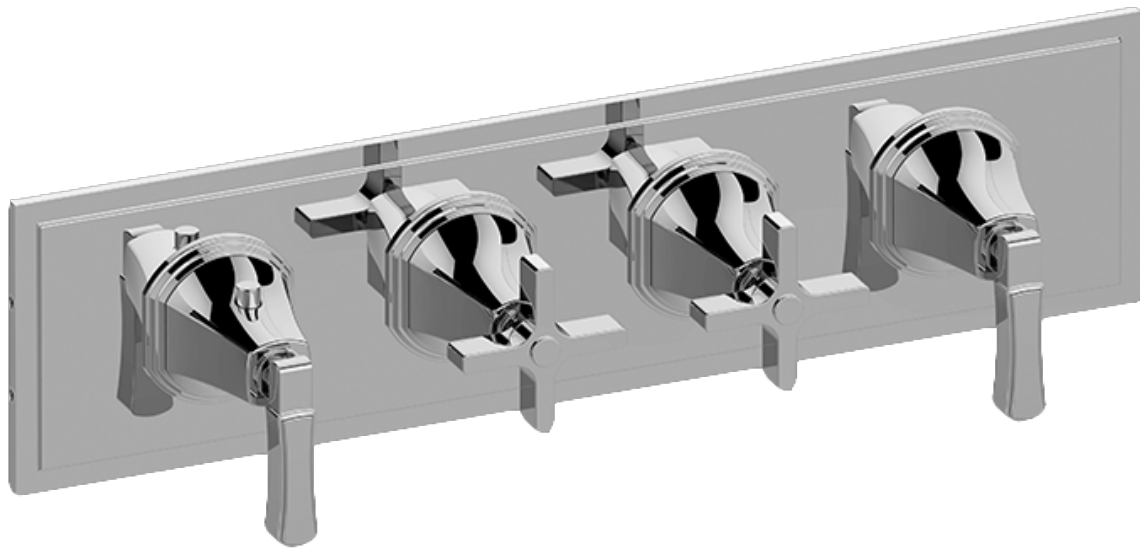

SHOWER  
M-Series Valve Horizontal Trim  
with Four Handles  
**G-8079H-2L2C-T**

**Information**

- Four metal handles, decorative trim plate
- Use with M-Series rough valves
- ADA

**Finishes**

# G-8079H-2L2C-T