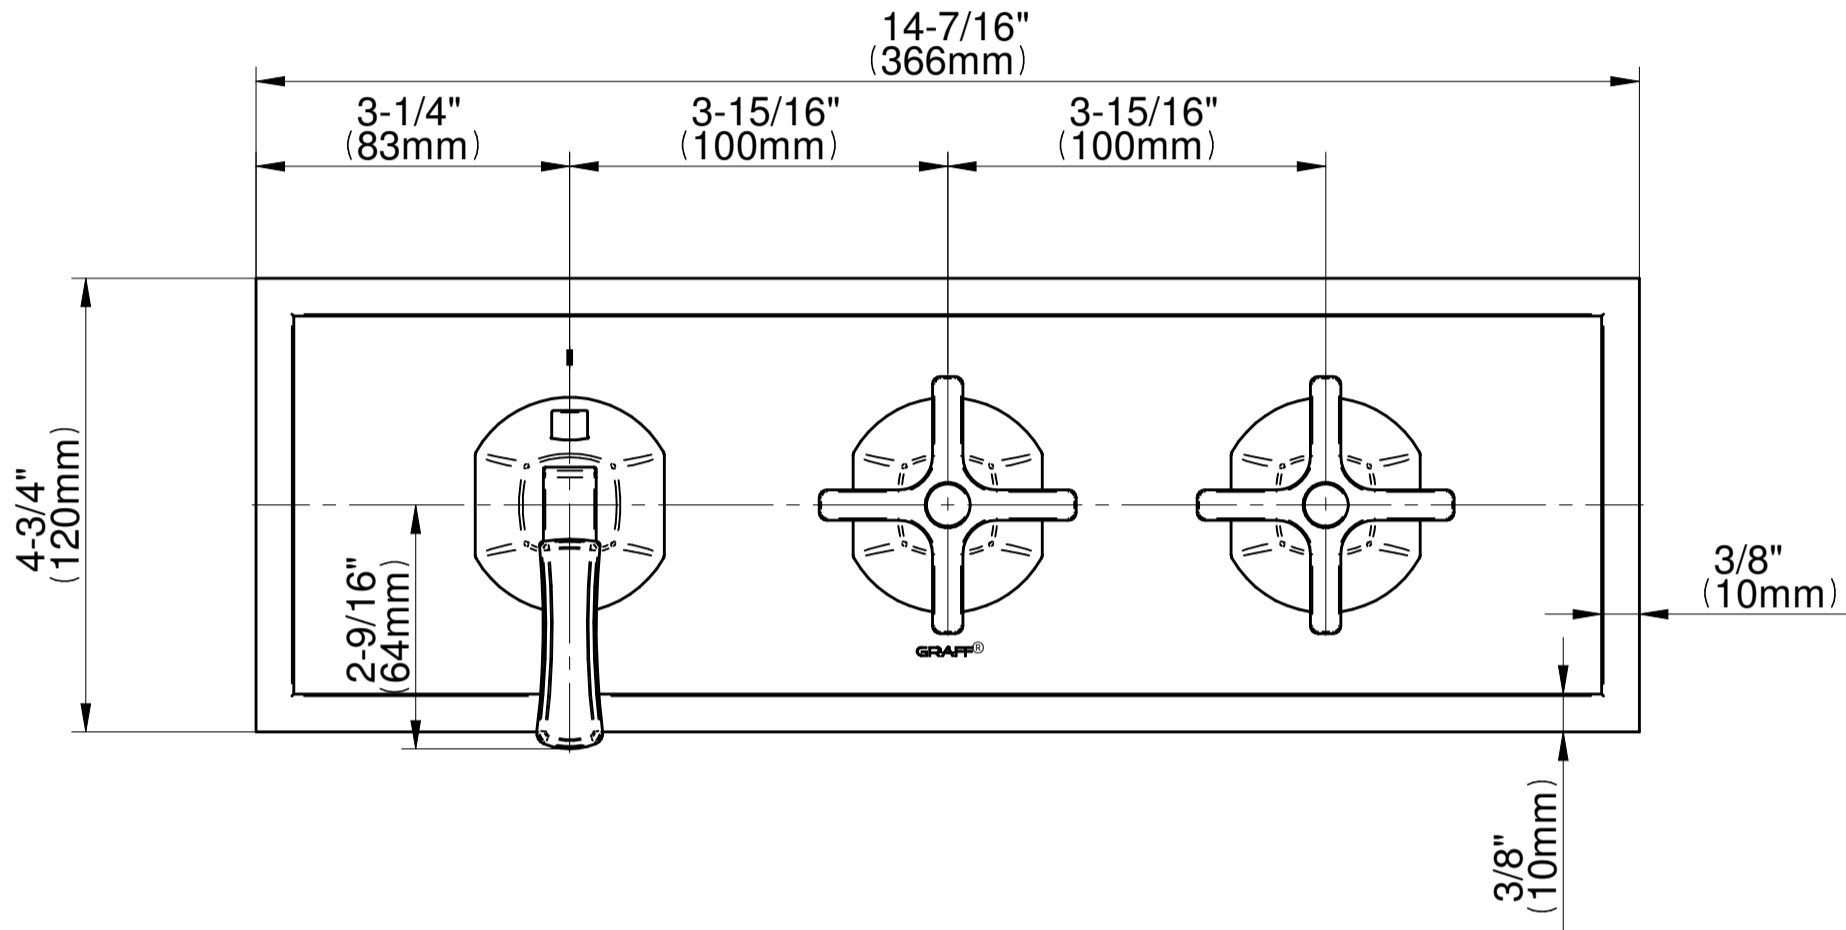

SHOWER
M-Series Valve Horizontal Trim
with Three Handles
G-8178H-1L2C-T

Information

- Three metal handles, decorative trim plate
- Use with M-Series rough valves
- ADA

Finishes

G-8178H-1L2C-T

FINEZZA DUE Series

GRAFF[®]
CUTTING EDGE DESIGN