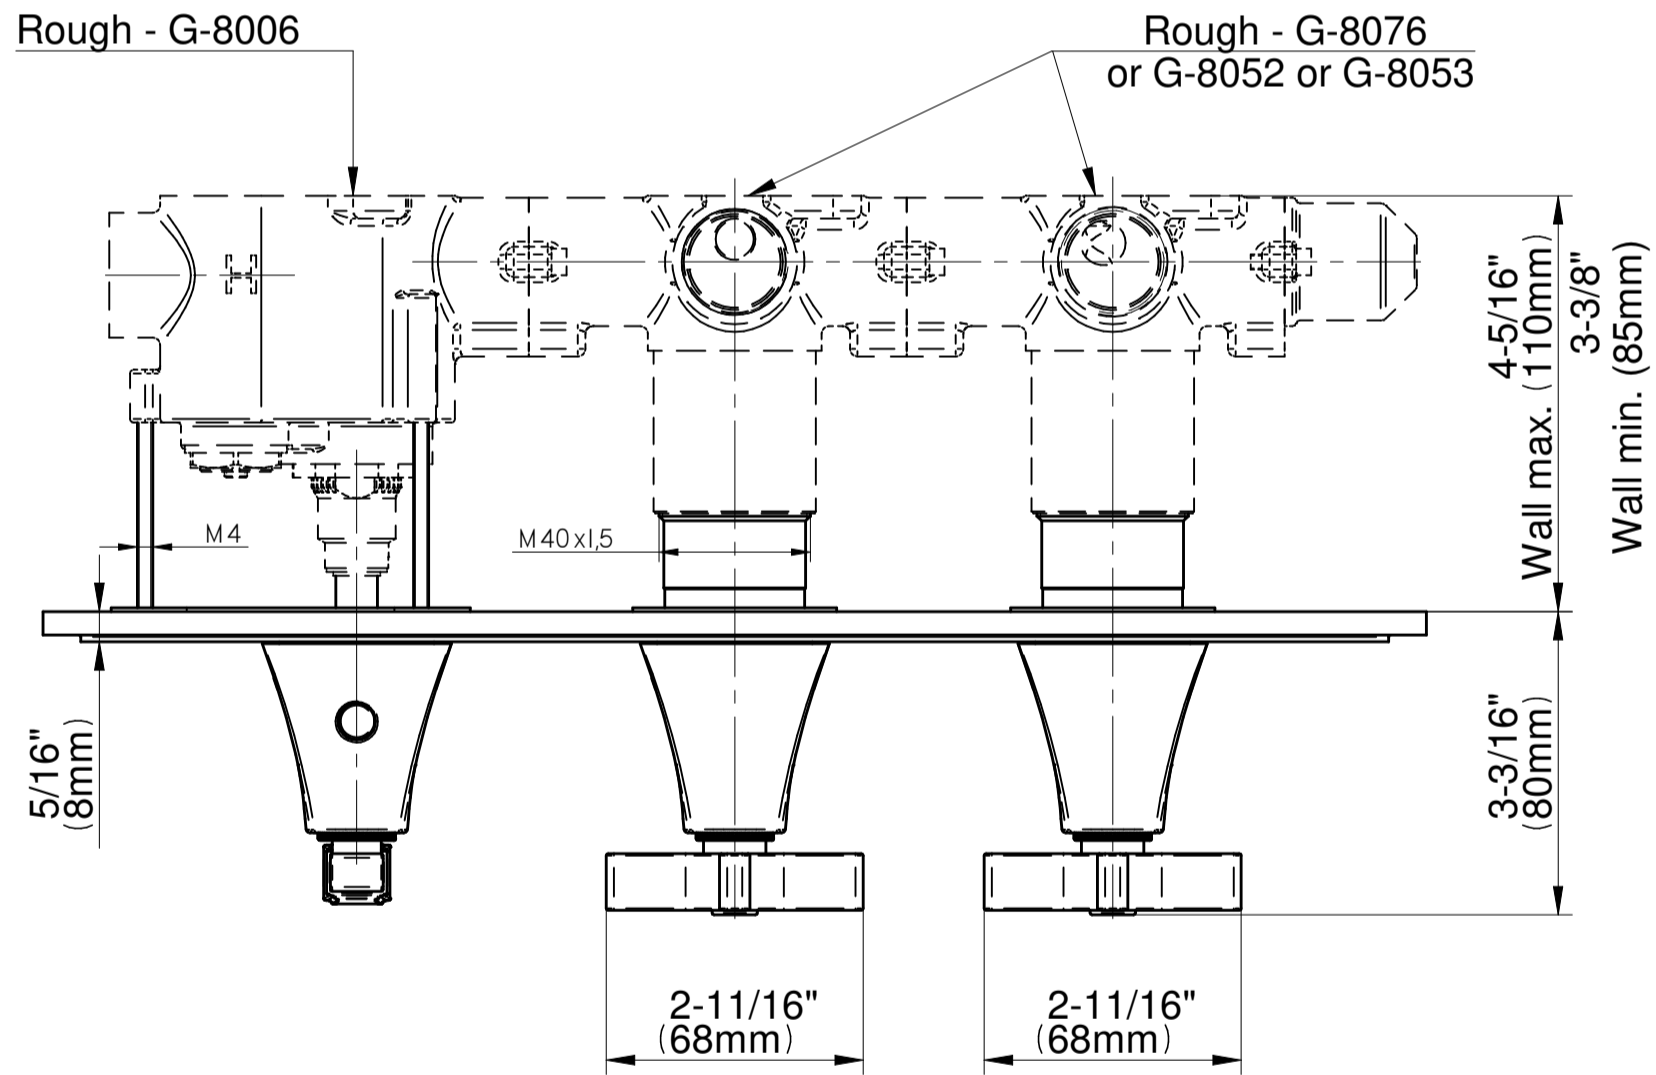

SHOWER
M-Series Valve Horizontal Trim
with Three Handles
G-8178H-1L2C-T

Information

- Three metal handles, decorative trim plate
- Use with M-Series rough valves
- ADA

Finishes

G-8178H-1L2C-T

FINEZZA DUE Series

GRAFF[®]
CUTTING EDGE DESIGN