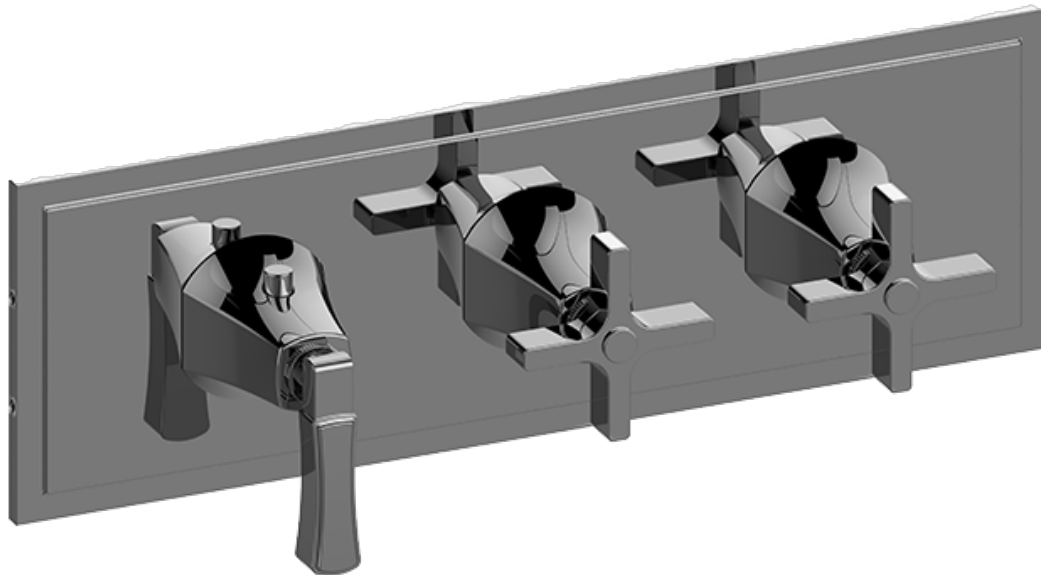

SHOWER
M-Series Valve Horizontal Trim
with Three Handles
G-8178H-1L2C-T

Information

- Three metal handles, decorative trim plate
- Use with M-Series rough valves
- ADA

Finishes

G-8178H-1L2C-T

FINEZZA DUE Series

GRAFF[®]
CUTTING EDGE DESIGN