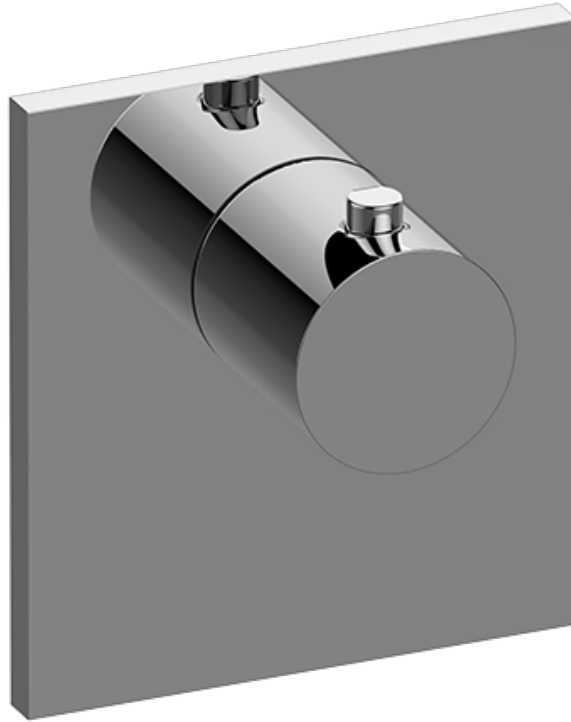

SHOWER
Square M-Series Thermostatic
Valve Trim with Handle
G-8043-RH-T

GRAFF®

Information

- Single metal handle
- Decorative trim plate
- Use with G-8006 thermostatic rough valve
- To complete package, you must order rough valve