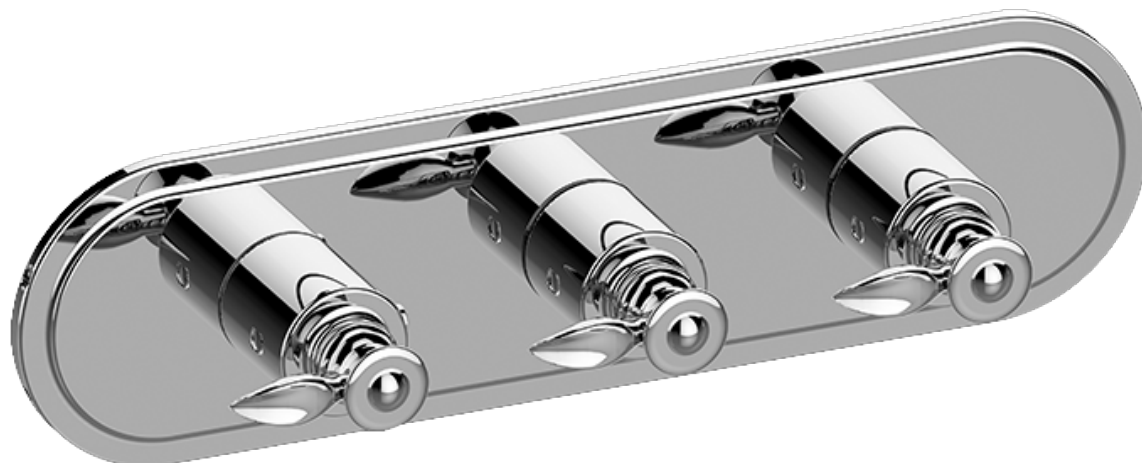

SHOWER
Topaz M-Series Valve Horizontal
Trim with Three Handles
G-8087H-LM14E0-T

GRAFF®

Information

- Three metal handles, decorative trim plate
- Use with M-Series rough valves
- ADA

Finishes

24K Gold

24K Brushed
Gold

Olive Bronze

Polished
Chrome

Polished
Nickel

Steelnox®
(Satin Nickel)

Vintage
Brushed Brass