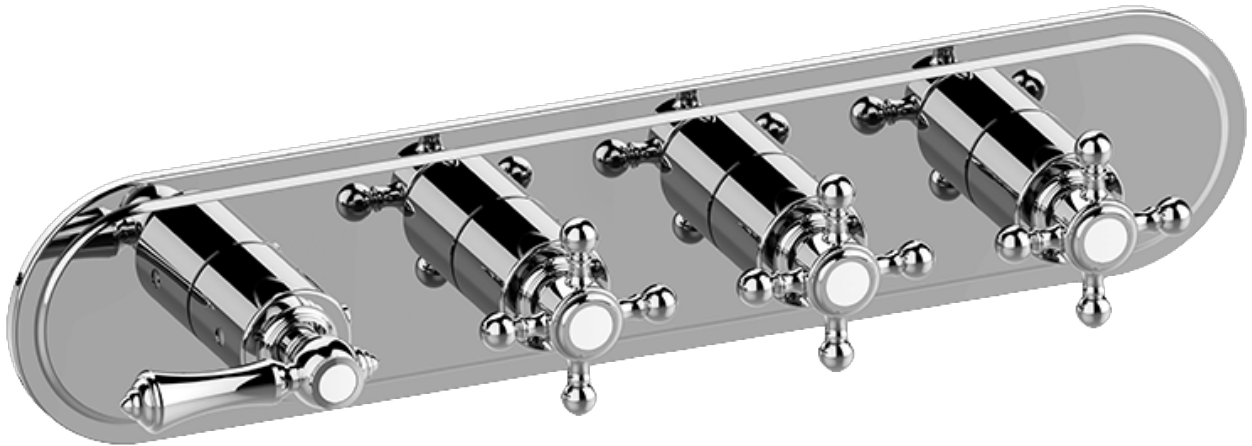

SHOWER
Canterbury M-Series Valve
Horizontal Trim with Four Handles
G-8088H-LM15C2-T

GRAFF®

Information

- Four metal handles, decorative trim plate
- Use with M-Series rough valves

Finishes

24K Gold

24K Brushed
Gold

Olive Bronze

Polished
Chrome

Polished
Nickel

Steelnox®
(Satin Nickel)

Vintage
Brushed Brass