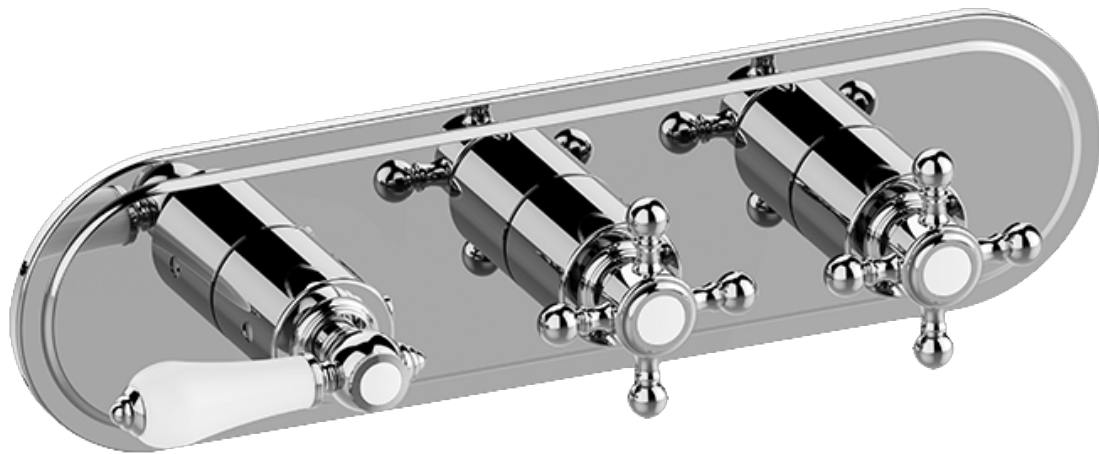

SHOWER
Canterbury M-Series Valve
Horizontal Trim with Three
Handles
G-8087H-LC1C2-T

GRAFF®

Information

- Three metal handles, decorative trim plate
- Use with M-Series rough valves

Finishes

24K Gold

24K Brushed
Gold

Olive Bronze

Polished
Chrome

Polished
Nickel

Steelnox®
(Satin Nickel)

Vintage
Brushed Brass