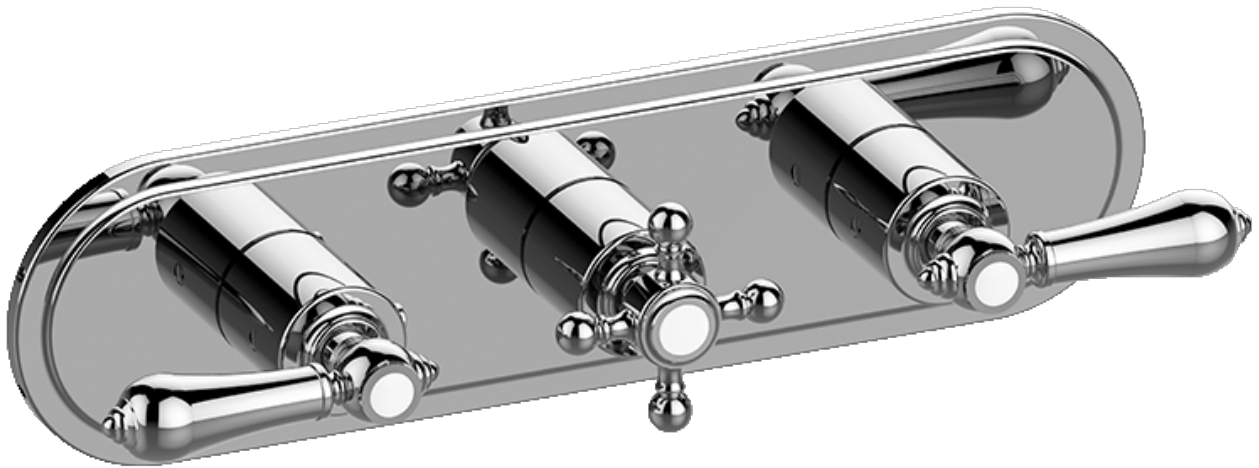

SHOWER
Canterbury M-Series Valve
Horizontal Trim with Three
Handles
G-8087H-ALM34C2-T

GRAFF®

Information

- Three metal handles, decorative trim plate
- Use with M-Series rough valves
- ALM15C2, ALM34C2, ALC1C2 handles should not be used with used with 2-way or 3-way diverter valve

Finishes

24K Gold

24K Brushed
Gold

Olive Bronze

Polished
Chrome

Polished
Nickel

Steelnox®
(Satin Nickel)

Vintage
Brushed Brass