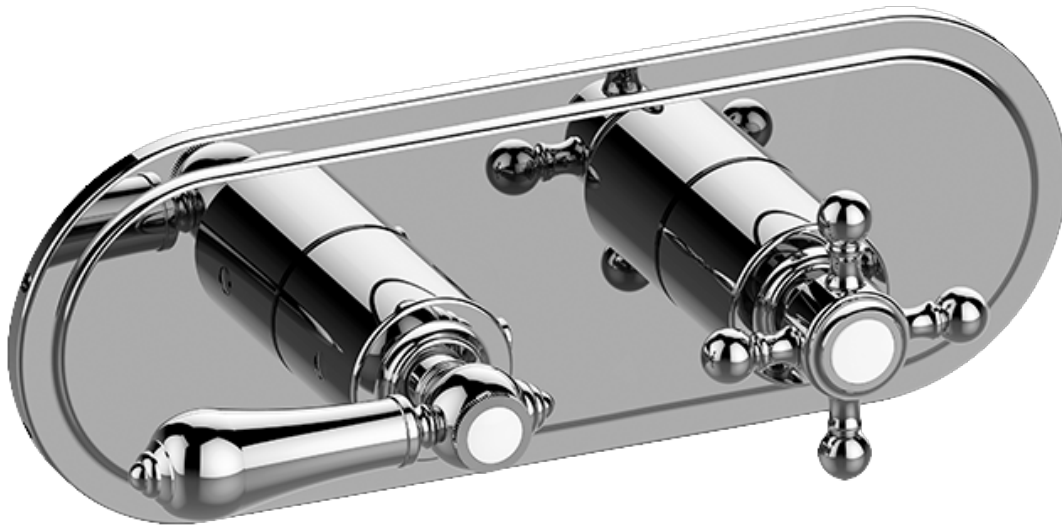

SHOWER
Canterbury M-Series Valve
Horizontal Trim with Two Handles
G-8086H-LM34C2-T

GRAFF®

Information

- Two metal handles, decorative trim plate
- Use with M-Series rough valves
- LM15E0, LM34E0 and LC1E0 handles should not be used with 2-way or 3-way diverter valves

Finishes

24K Gold

24K Brushed
Gold

Olive Bronze

Polished
Chrome

Polished
Nickel

Steelnox®
(Satin Nickel)

Vintage
Brushed Brass