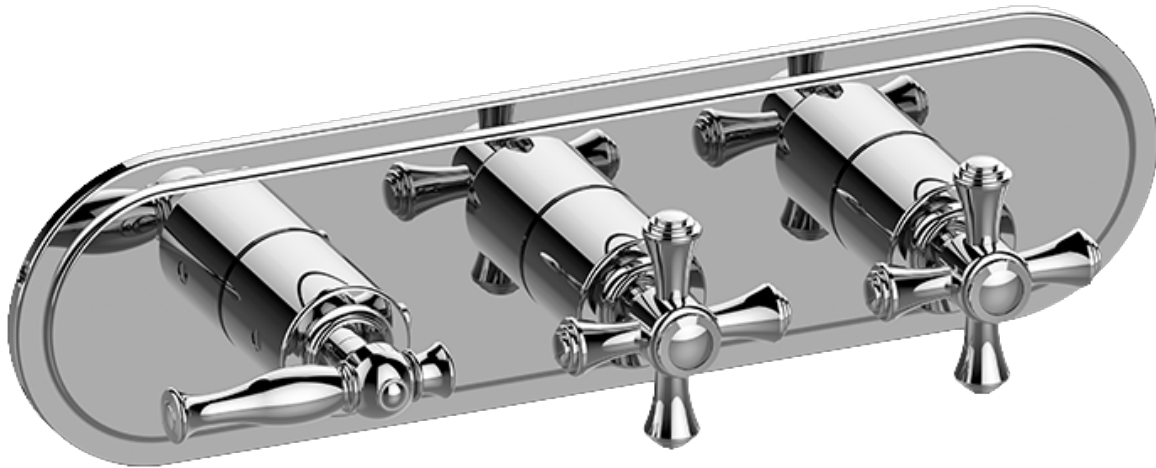

SHOWER
Lauren M-Series Valve Horizontal
Trim with Three Handles
G-8087H-LM22C3-T

GRAFF®

Information

- Three metal handles, decorative trim plate
- Use with M-Series rough valves

Finishes

24K Gold

24K Brushed
Gold

Olive Bronze

Polished
Chrome

Polished
Nickel

Steelnox®
(Satin Nickel)

Vintage
Brushed Brass