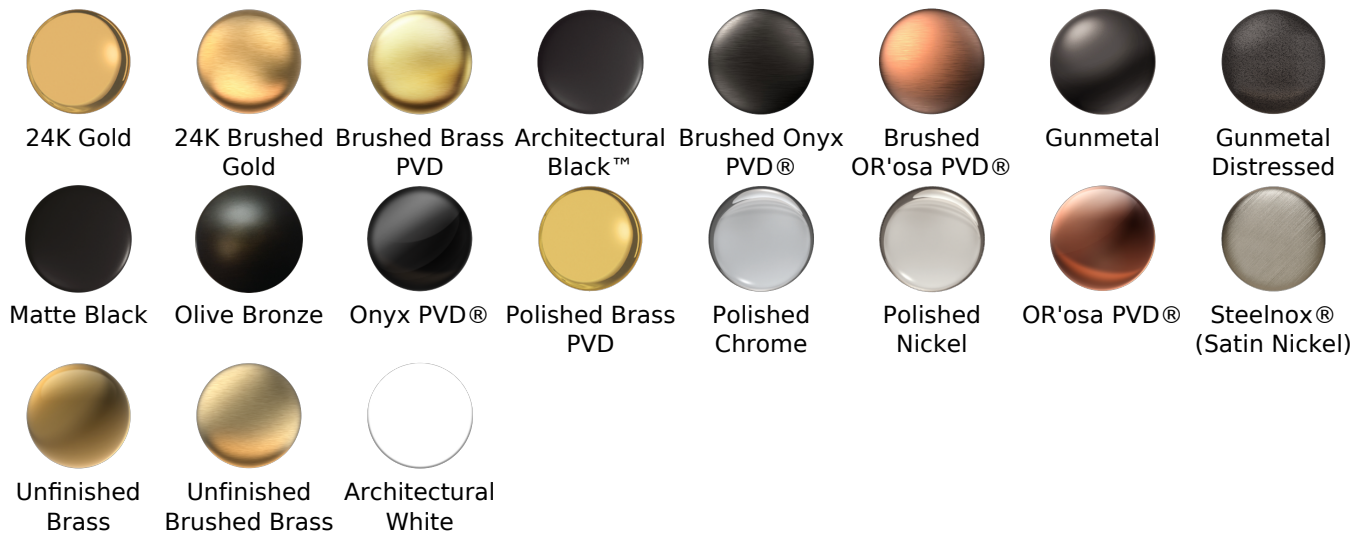

SHOWER
 Sento M-Series Valve Trim with
 Four Handles
G-8058-LM42E0-T

Information

- Four metal handles, decorative trim plate
- Use with M-Series rough valves
- ADA

Finishes

G-8058-LM42E0-T

SENTO Series