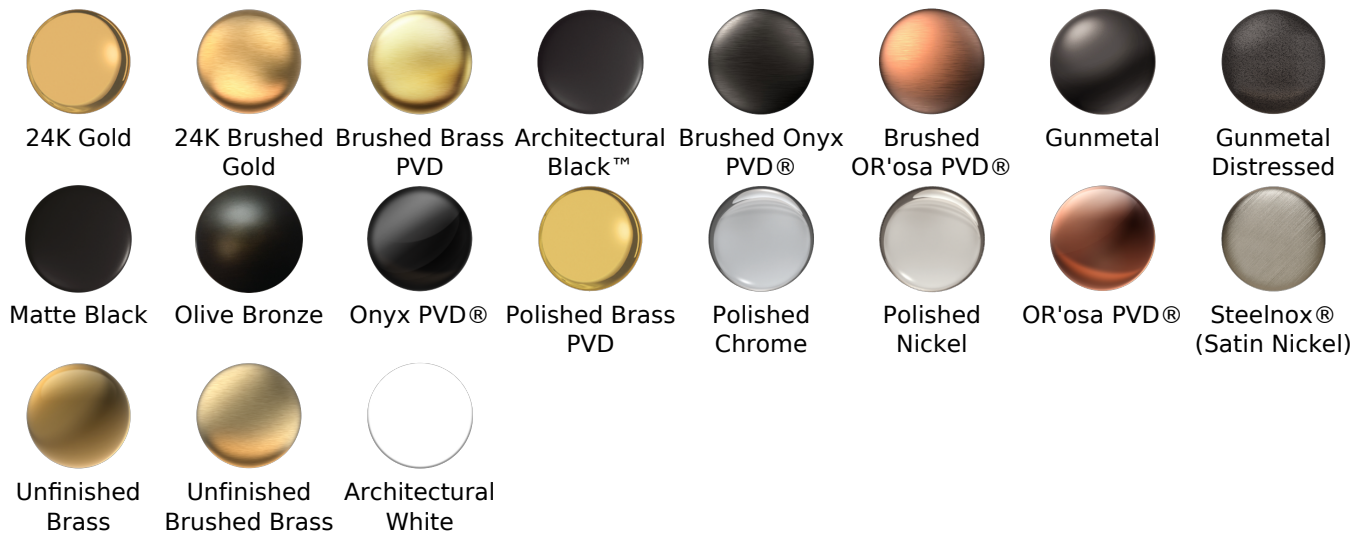

SHOWER
 Sento M-Series Valve Trim with
 Three Handles
G-8056-LM42E0-T

Information

- Three metal handles, decorative trim plate
- Use with M-Series rough valves
- ADA

Finishes

G-8056-LM42E0-T

SENTO Series