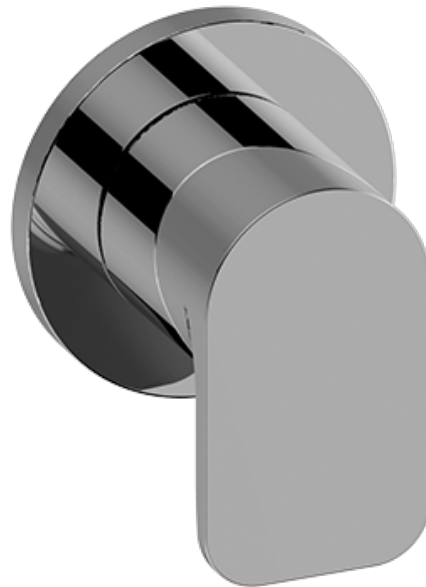

SHOWER  
 Sento M-Series 2-Way Diverter  
 Valve Trim with Handle  
**G-8068-LM42E1-T**

### Information

- Single metal handle and decorative trim plate
- Use with G-8052 2-Way Diverter Volume Control Valve WITH Off Function and Pass-Through
- ADA

### Finishes