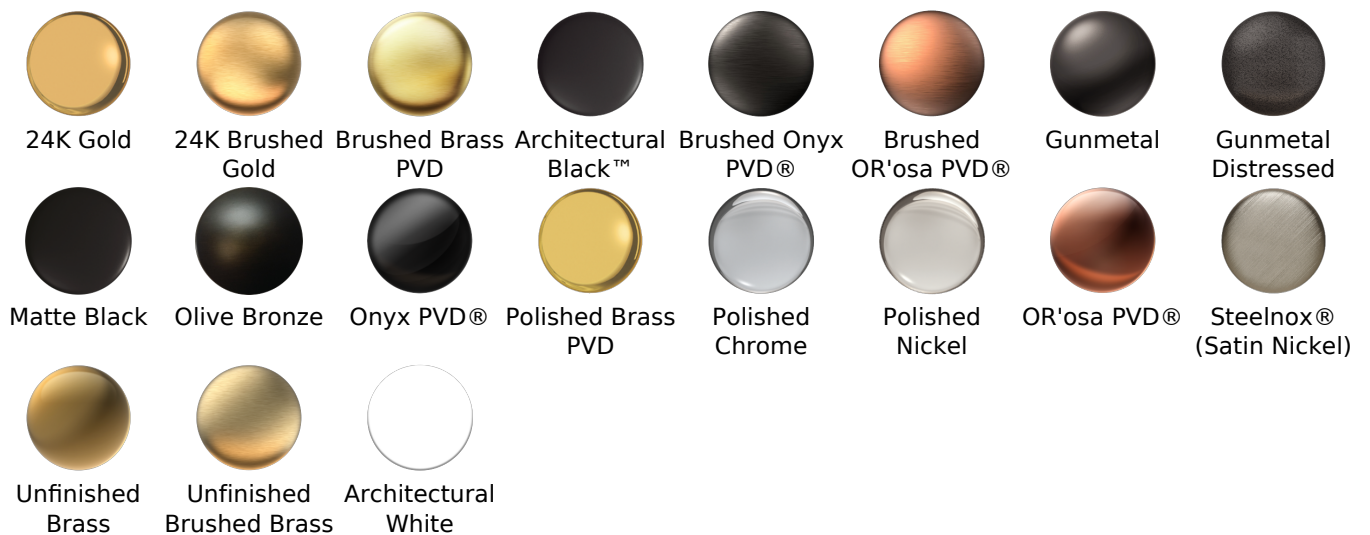

SHOWER  
 Sento M-Series 2-Way Diverter  
 Valve Trim with Handle  
**G-8068-LM42E1-T**

### Information

- Single metal handle and decorative trim plate
- Use with G-8052 2-Way Diverter Volume Control Valve WITH Off Function and Pass-Through
- ADA

### Finishes