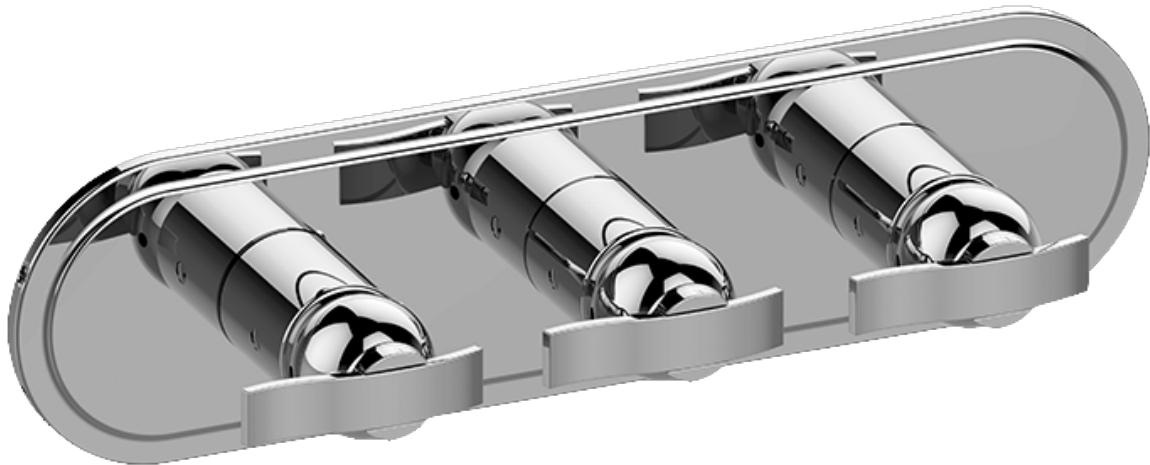

SHOWER  
Bali M-Series Valve Horizontal  
Trim with Three Handles  
**G-8087H-LM20E0-T**

**GRAFF®**

### Information

- Three metal handles, decorative trim plate
- Use with M-Series rough valves
- ADA