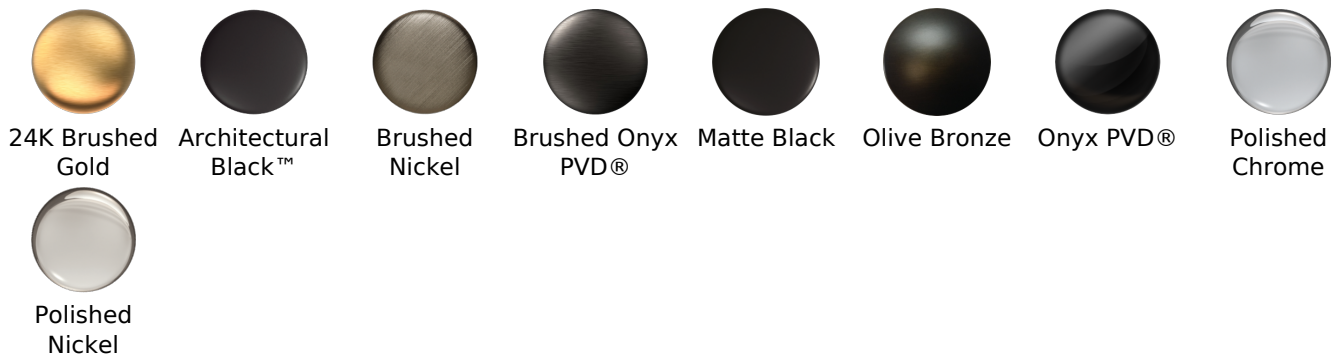

KITCHEN
M.E. 25 Pull-Out Bar/Prep Faucet
G-5630-LM41K

GRAFF®

Information

- Single-hole installation
- Swivel spout
- Dual-function spray/stream pull-down sprayhead
- Optional G-9912 base plate available
- Aerated flow rate ≤ 1.8 max gpm
- ADA
- CALGreen

Finishes