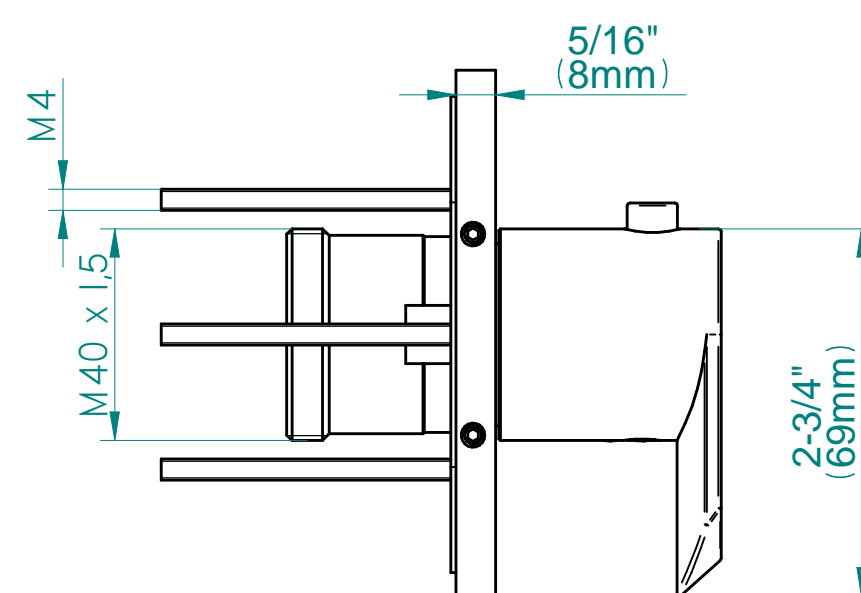

G-8047H-LM45E0-T

PHASE Series

GRAFF®
CUTTING EDGE DESIGN