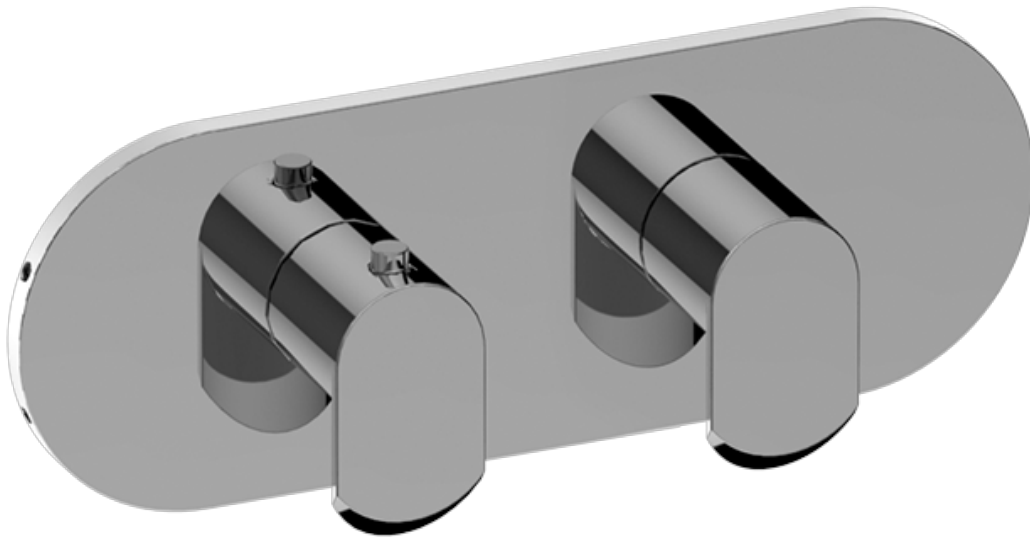

SHOWER  
Phase M-Series Valve Horizontal  
Trim with Two Handles  
**G-8047H-LM45E0-T**

**GRAFF®**

**Information**

- Two metal handles
- Decorative trim plate
- Use with G-8006 and G-8076, G-8077, G-8052 or G-8053 thermostatic rough valves
- To complete package, you must order rough valves
- ADA