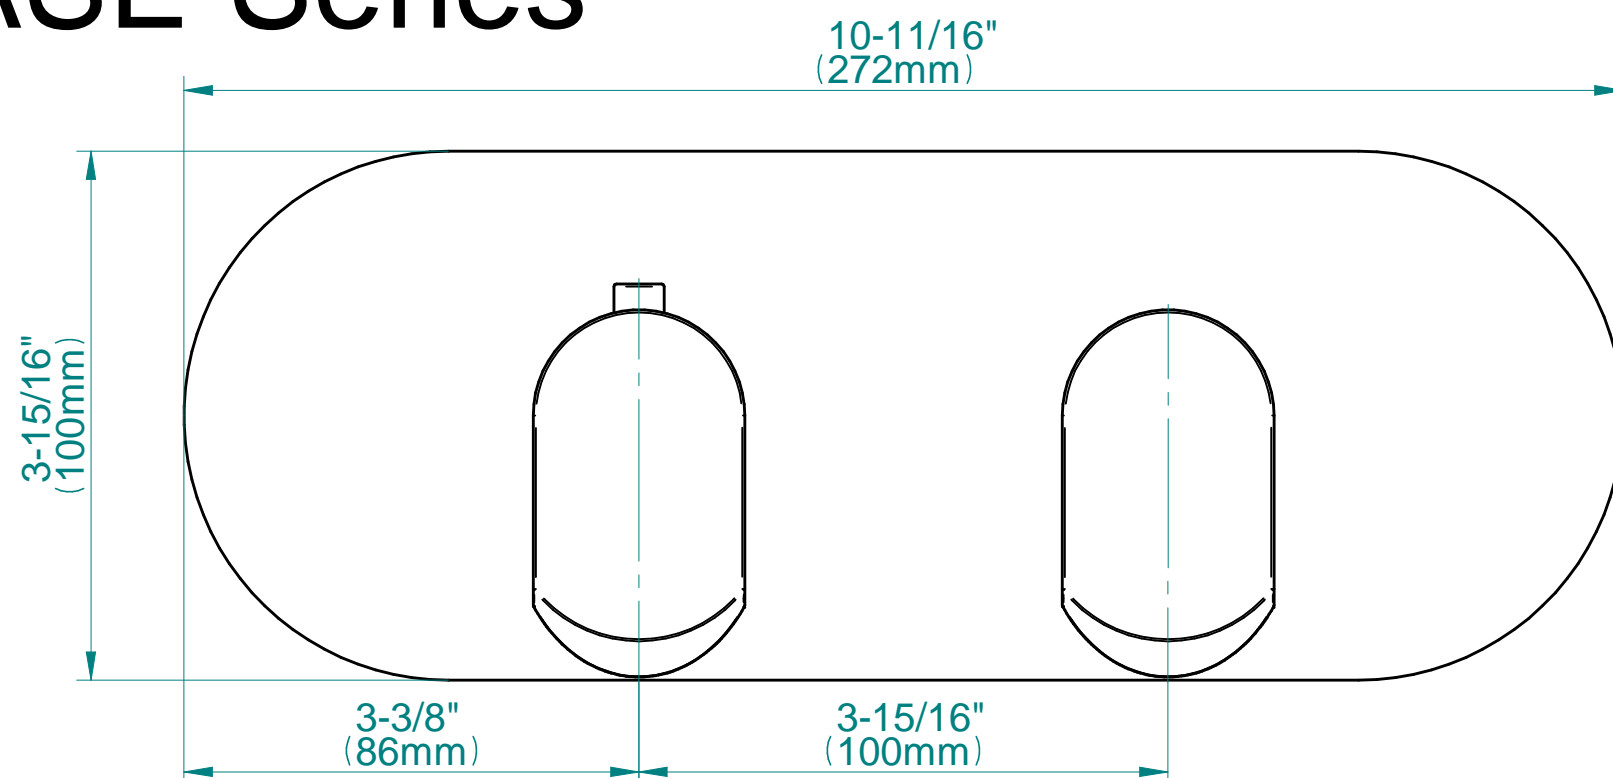

G-8047H-LM45E0-T

PHASE Series

GRAFF®
CUTTING EDGE DESIGN