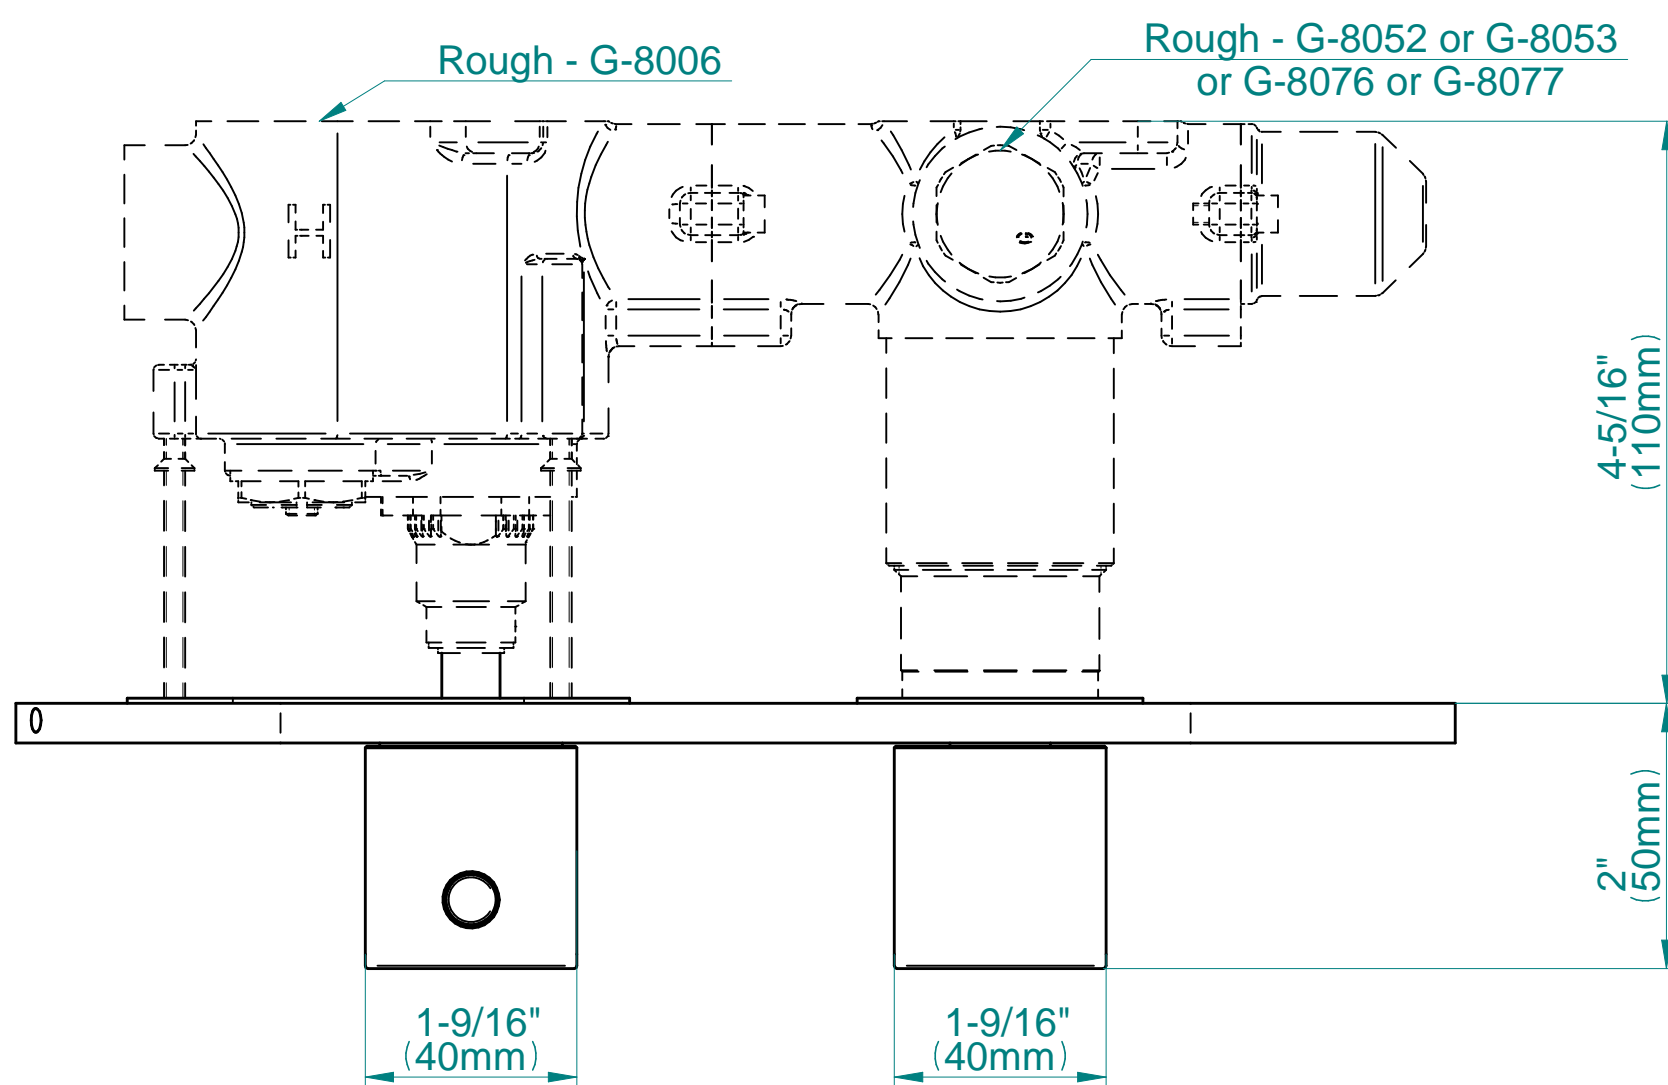

G-8047H-LM45E0-T

PHASE Series

GRAFF®
CUTTING EDGE DESIGN