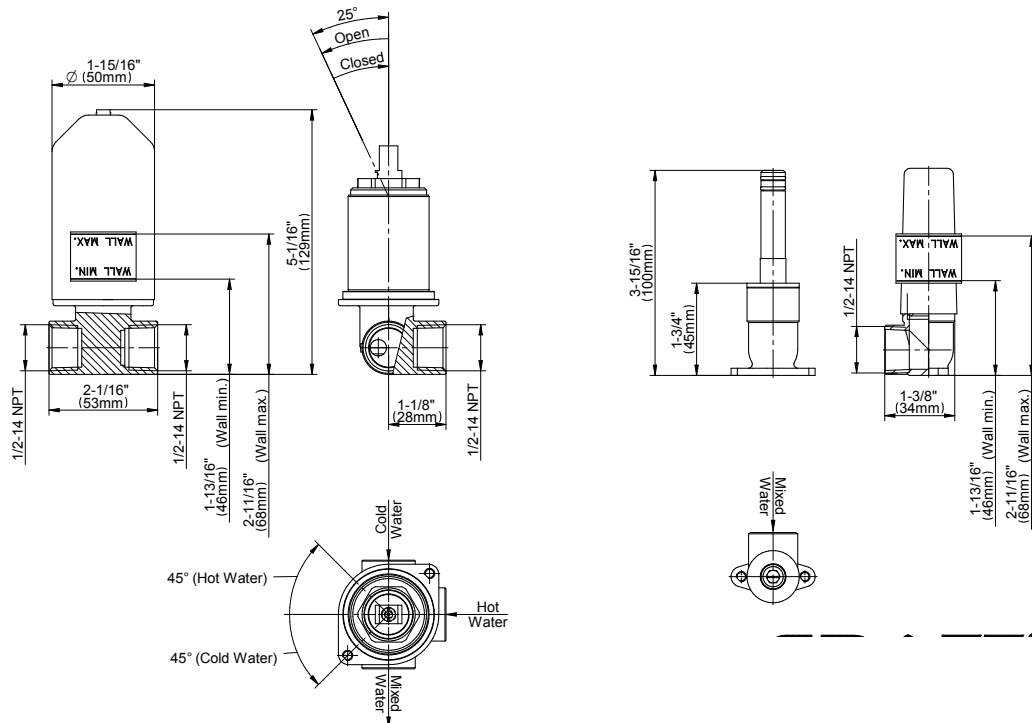

G-1085
Rough Valve

Product Features

- GPM depends on trim

Warranty

- Limited lifetime warranty

For complete warranty information go to <https://www.graff-faucets.com/en-nam/warranty>

The measurements shown are for reference only. Products and specifications shown are subject to change without notice. Revised 6/2018.

www.graff-designs.com | phone: 800-954-4723