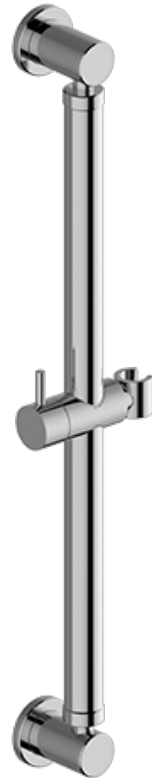

SHOWER
 24" Round Grab Bar
 w/Handshower Holder
G-9543

Information

- 24" wall-mounted grab bar
- Adjustable bracket fits all hoses with conical nut
- ADA

Finishes

G-9543

Shower Components

24" Round Grab Bar with Handshower Holder

Product Features

- 24" wall-mounted grab bar
- Adjustable bracket fits all hoses with conical nut

Code Compliance

- ADA

Warranty

- Limited lifetime warranty

For complete warranty information go to www.graff-designs.com/en-nam/warranty

Available Finishes

- Polished Chrome
G-9543-PC
- Polished Nickel
G-9543-PN
- Brushed Nickel
G-9543-BNi
- Unfinished Brushed Brass*
G-9543-UBB*
- Unfinished Brass*
G-9543-UB*
- Matte Black*
G-9543-MBK*
- Architectural Black*
G-9543-BK*
- Architectural White*
G-9543-WT*
- Steelnox (Satin Nickel)*
G-9543-SN*
- Olive Brass*
G-9543-OB*
- Gunmetal*
G-9543-GM*
- OR'osa PVD*
G-9543-RG*
- Onyx PVD*
G-9543-OX*
- Polished Brass PVD*
G-9543-PB*
- Brushed Brass PVD*
G-9543-OX*
- 24K Brushed Gold*
G-9543-BAU*
- 24K Gold*
G-9543-AU*
- Gunmetal Distressed*
G-9543-GMD*