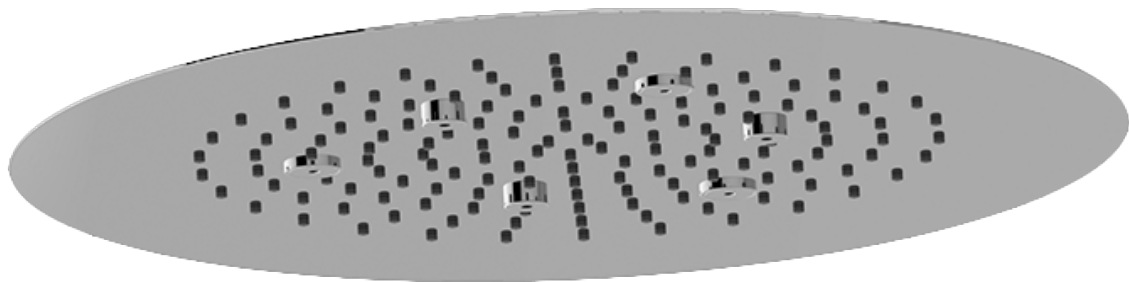

SHOWER
Round Ceiling-Mounted
Showerhead
G-8230

GRAFF[®]

Information

- Stainless steel
- Rainfall and mist functions
- Functions may be used separately or simultaneously
- Rainfall flow rate ≤ 1.8 max gpm
- Mist flow rate ≤ 1.8 max gpm
- 144 no clog easy clean nozzles
- CALGreen

Finishes

Stainless
Polished

G-8230-SP

Aqua-Sense Collection

Round Ceiling-Mounted Showerhead

GRAFF[®]
CUTTING EDGE DESIGN

Product Features

- Stainless steel
- Rainfall and mist functions
- Functions may be used separately or simultaneously
- Rainfall flow rate ≤ 1.8 max gpm
- Mist flow rate ≤ 1.8 max gpm
- 144 no clog easy clean nozzles