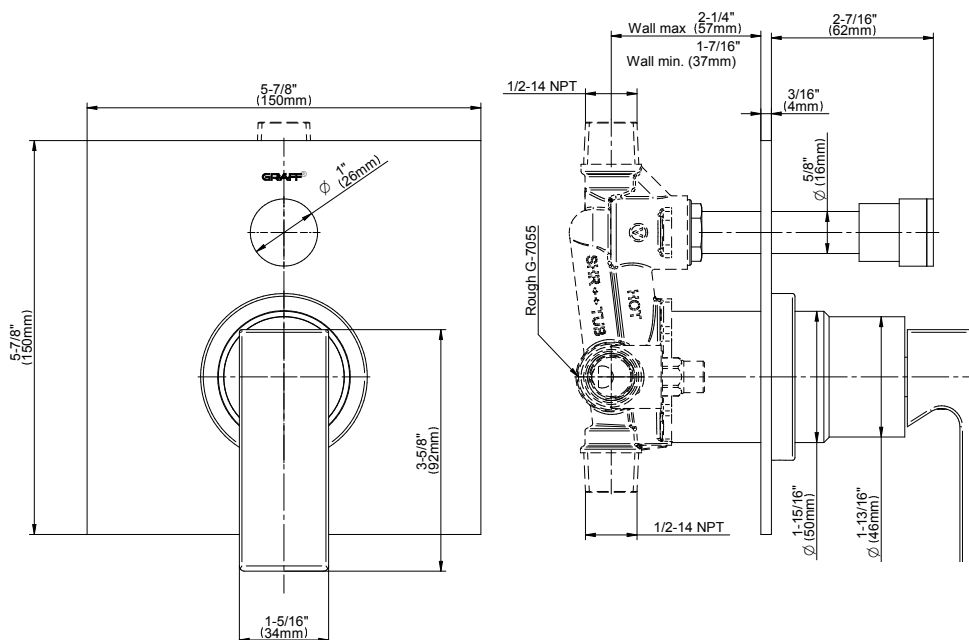

The measurements shown are for reference only. Products and specifications shown are subject to change without notice. Revised 1/2018.

www.graff-designs.com | phone: 800-954-4723