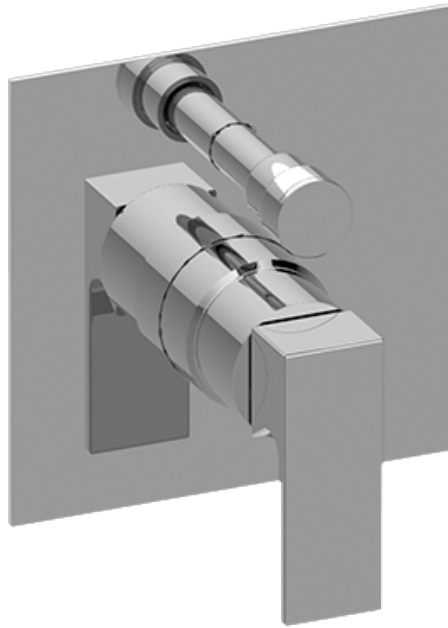

SHOWER  
Pressure Balancing Valve Trim  
with Handle & Diverter  
**G-7090-LM55S-T**

---

**GRAFF**<sup>®</sup>

### **Information**

- Single metal handle, decorative trim plate
- Includes push-button diverter
- Use with G-7055 pressure balancing rough valve
- ADA

# G-7090-LM55S-T

Pressure Balancing Valve Trim with Handle & Diverter  
Incanto Collection

## Product Features

- Single metal handle, decorative trim plate
- Includes push-button diverter
- Use with G-7055 pressure balancing rough valve