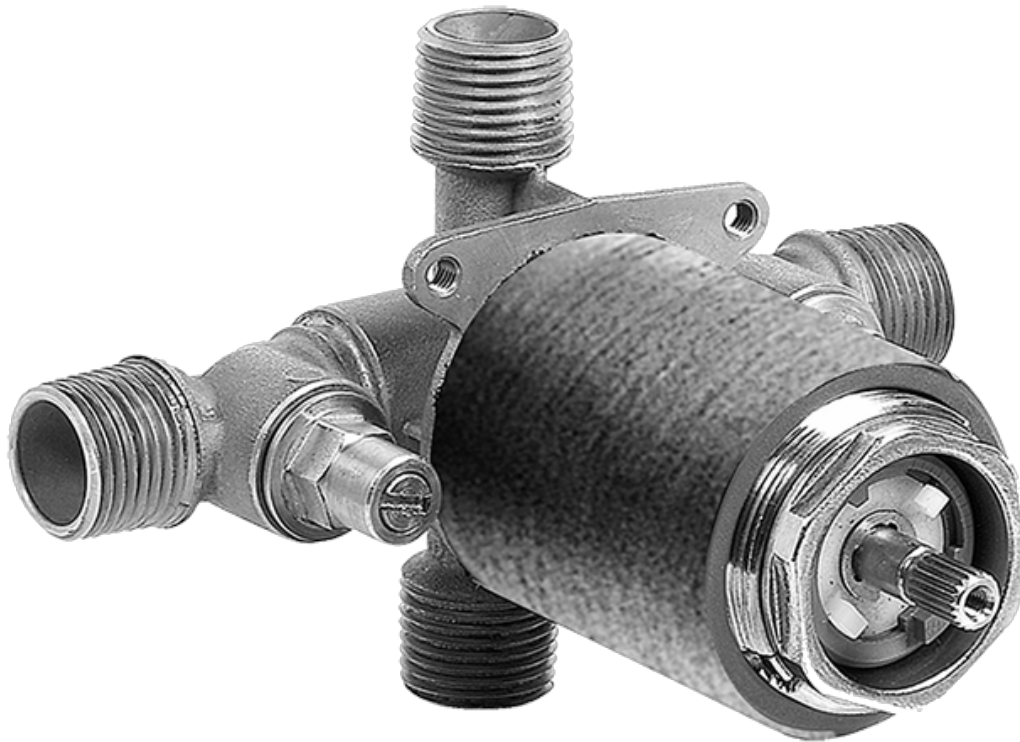

### **Information**

- Single metal handle, decorative trim plate
- Includes push-button diverter
- Use with G-7055 pressure balancing rough valve
- ADA

## Product Features

- Single metal handle, decorative trim plate
- Includes push-button diverter
- Use with G-7055 pressure balancing rough valve

[www.graff-designs.com](http://www.graff-designs.com) | phone: 800-954-4723

SHOWER  
 Concealed Pressure Balancing  
 Valve Rough  
**G-7005**

**Information**

- Anti-scald protection
- 1/2" universal inlets/outlets with male threads
- Built-in service stops
- For use with shower only configuration
- Supplied with protective plastic guard