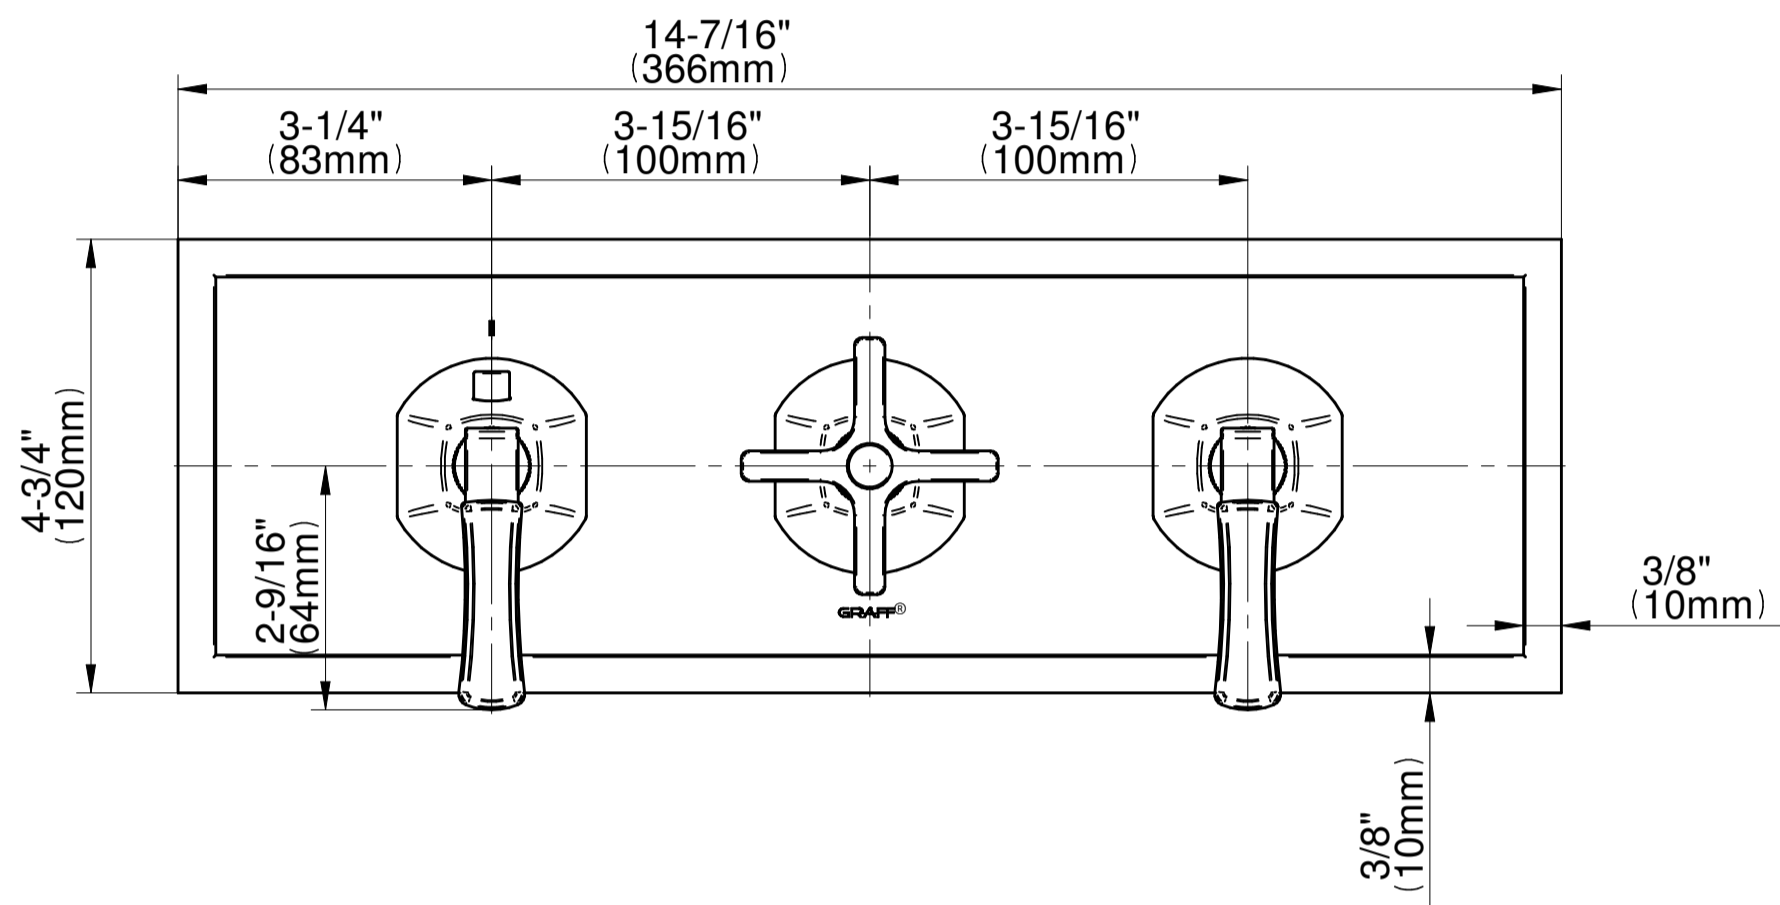

SHOWER
M-Series Valve Horizontal Trim
with Three Handles
G-8178H-2L1C

Information

- Three metal handles, decorative trim plate
- Use with M-Series rough valves
- ADA

Finishes

G-8178H-2L1C-T

FINEZZA DUE Series

GRAFF[®]
CUTTING EDGE DESIGN