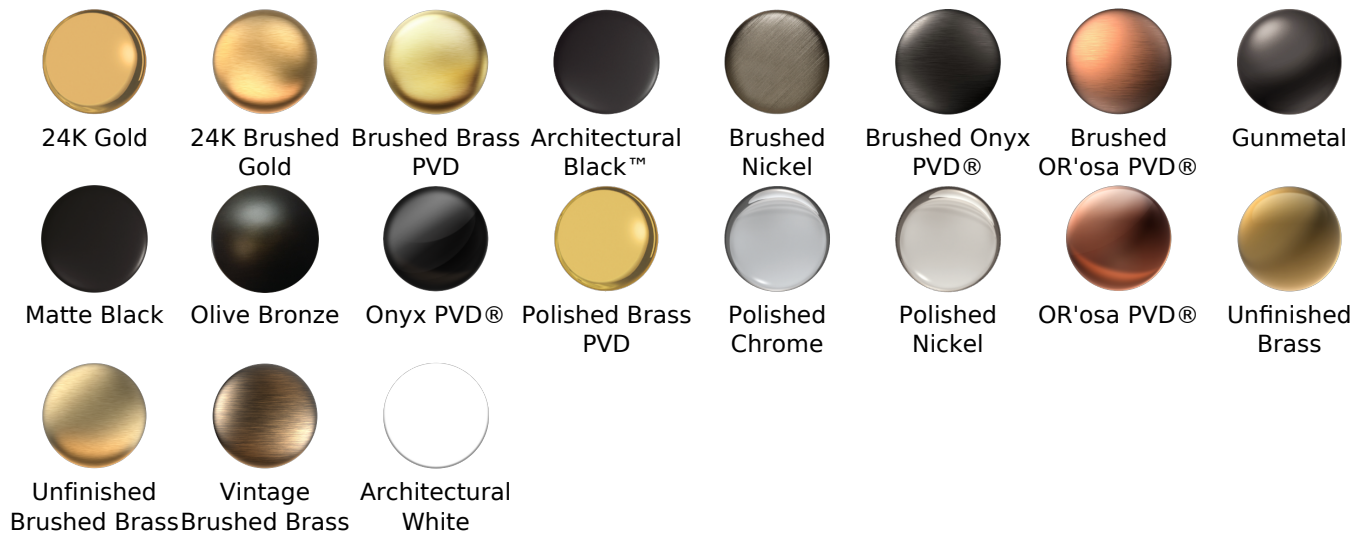

SHOWER
M-Series Valve Horizontal Trim
with Three Handles
G-8178H-2L1C

Information

- Three metal handles, decorative trim plate
- Use with M-Series rough valves
- ADA

Finishes

G-8178H-2L1C-T

FINEZZA DUE Series