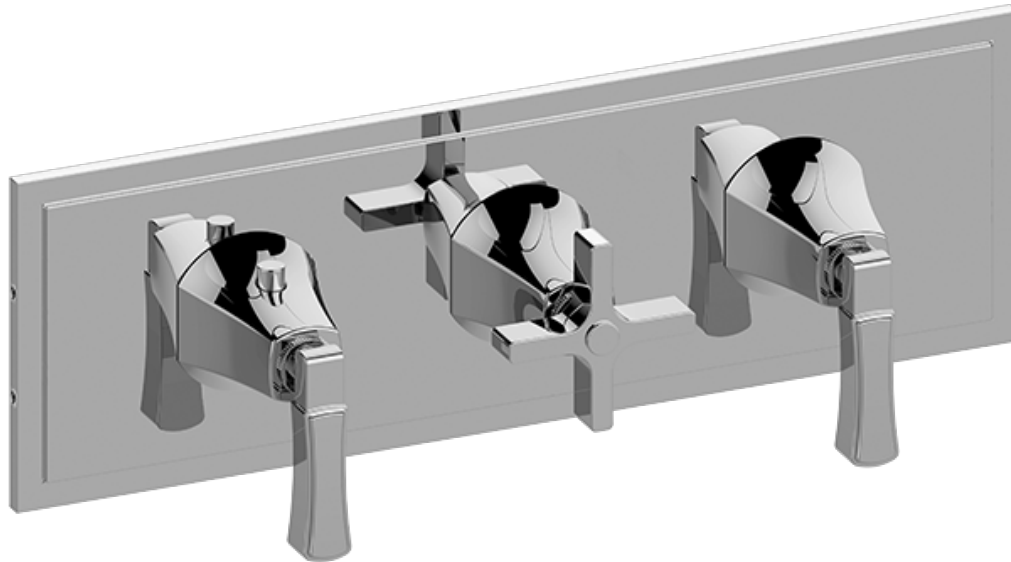

SHOWER
M-Series Valve Horizontal Trim
with Three Handles
G-8178H-2L1C

Information

- Three metal handles, decorative trim plate
- Use with M-Series rough valves
- ADA

Finishes

G-8178H-2L1C-T

FINEZZA DUE Series

GRAFF[®]
CUTTING EDGE DESIGN