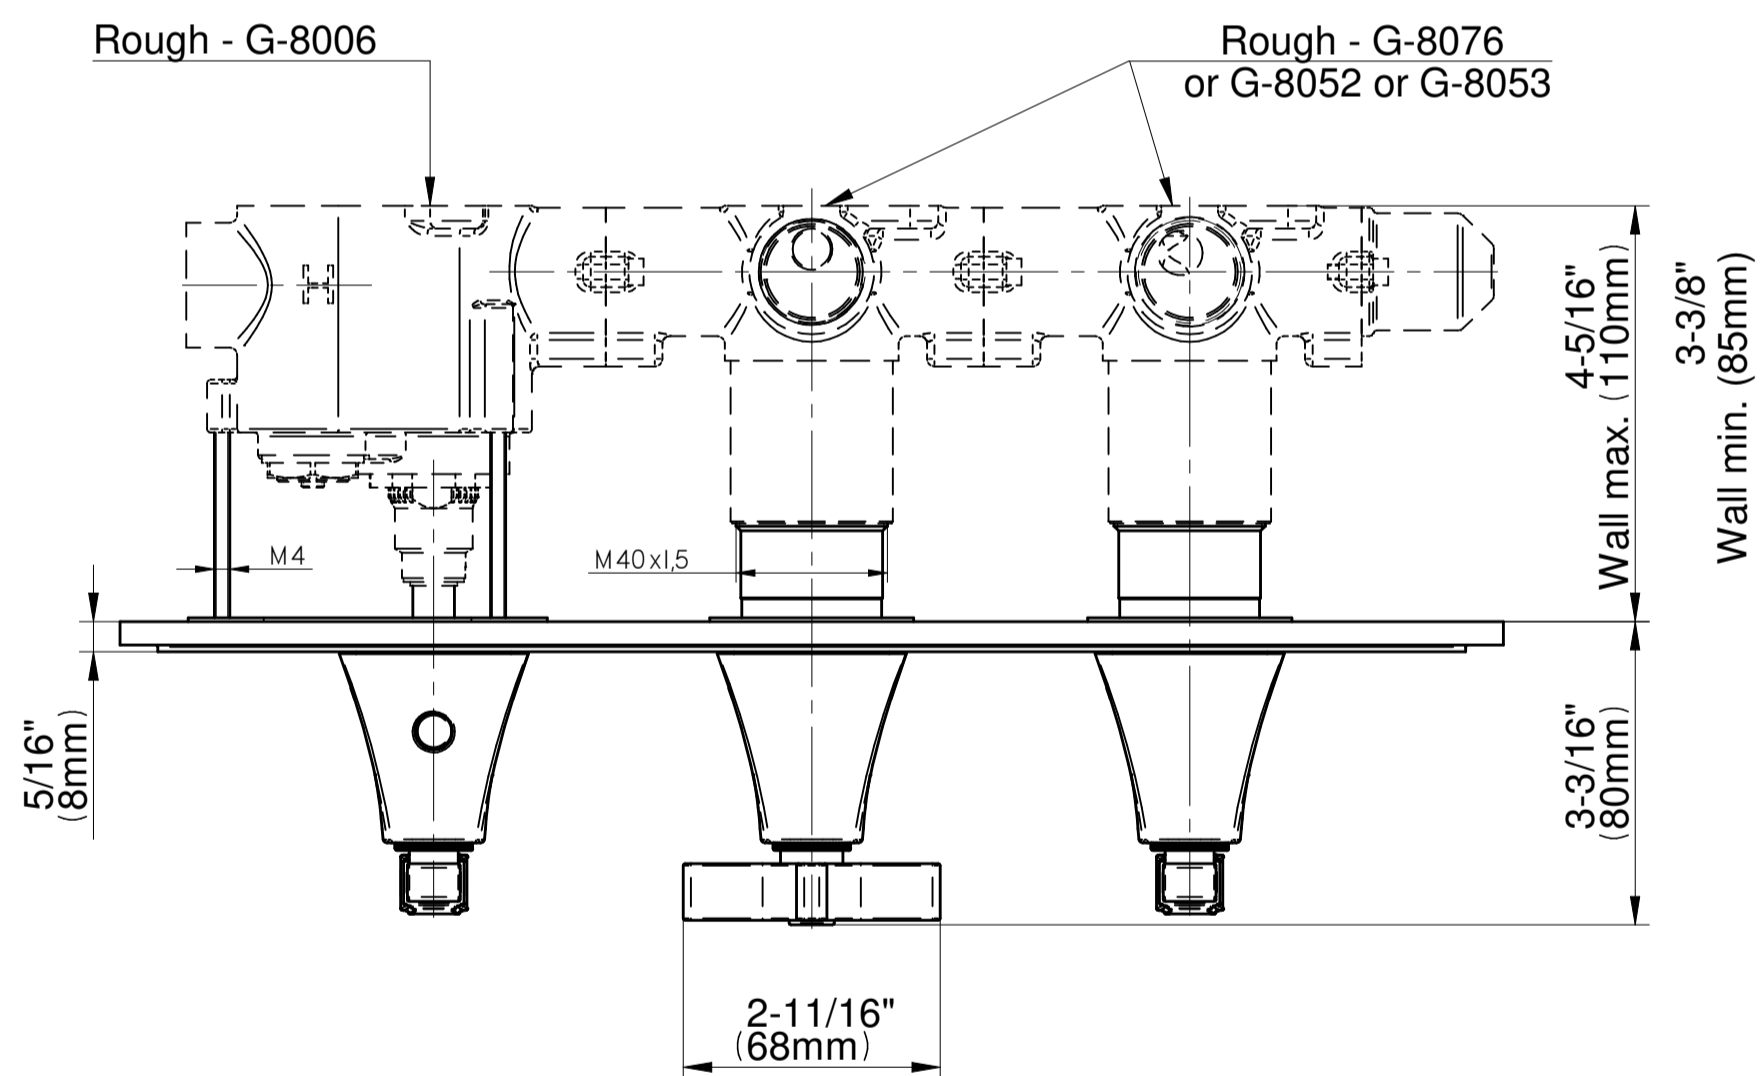

SHOWER
M-Series Valve Horizontal Trim
with Three Handles
G-8178H-2L1C

Information

- Three metal handles, decorative trim plate
- Use with M-Series rough valves
- ADA

Finishes

G-8178H-2L1C-T

FINEZZA DUE Series

GRAFF[®]
CUTTING EDGE DESIGN