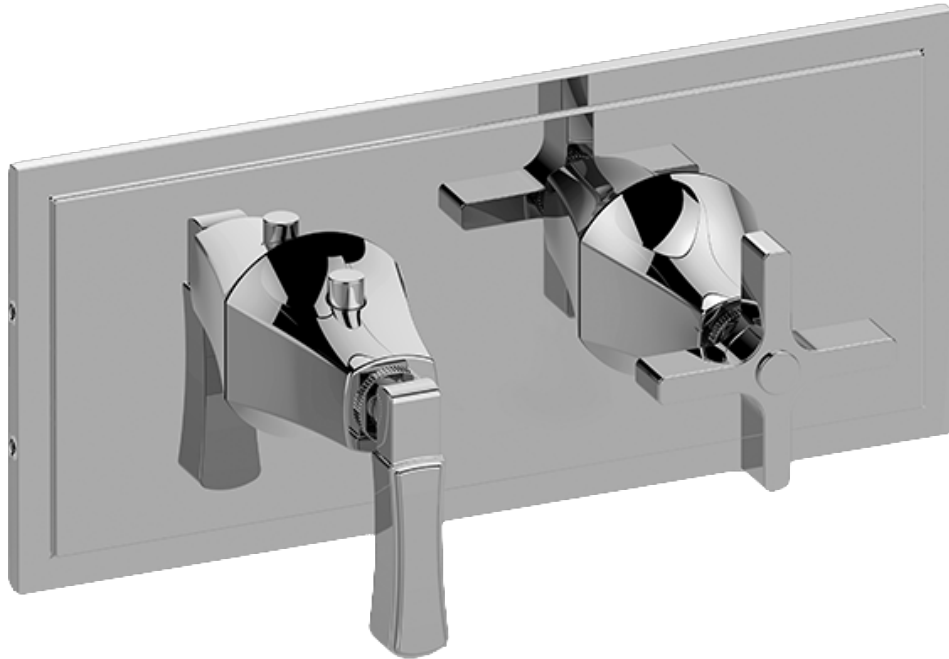

SHOWER  
M-Series Valve Horizontal Trim  
with Two Handles  
**G-8149H-1L1C-T**

**Information**

- Two metal handles, decorative trim plate
- Use with M-Series rough valves
- LM47E0 handles should not be used with 2-way or 3-way diverter valve
- ADA

# G-8149H-1L1C-T