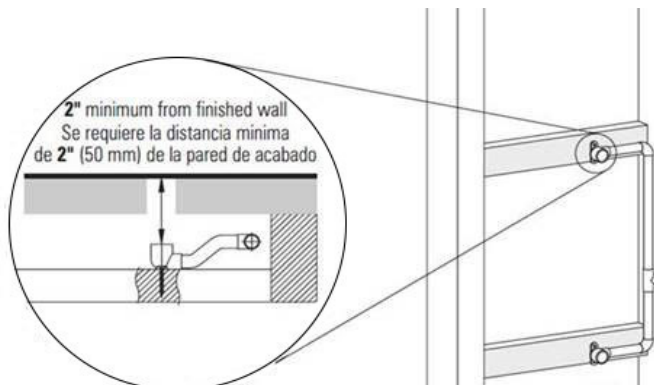

* Special order finish- call for availability