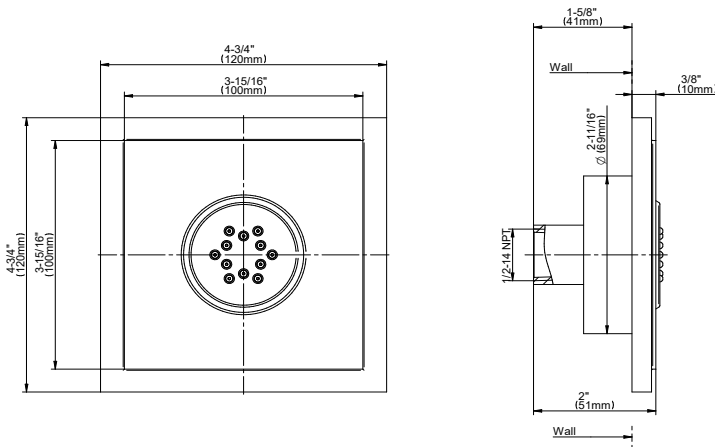

* Special order finish- call for availability