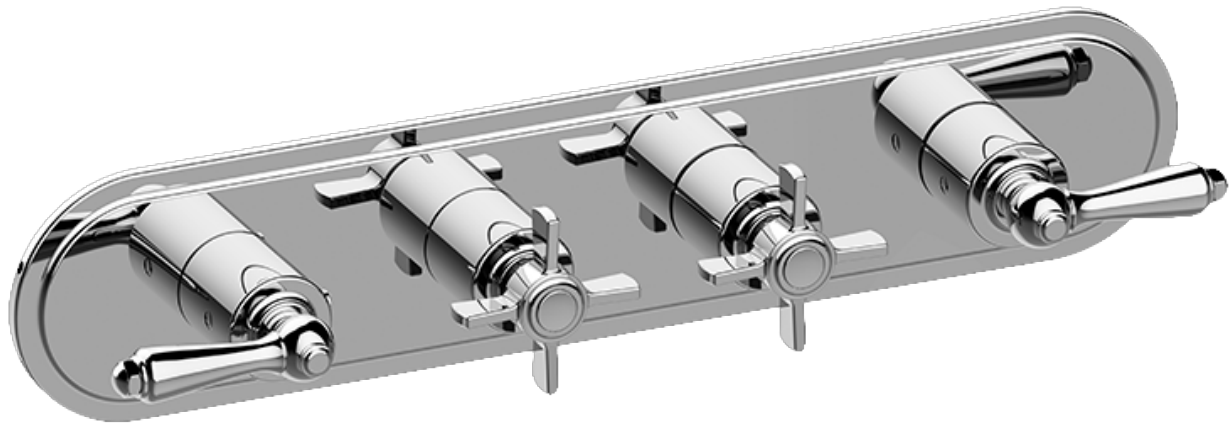

SHOWER
M-Series Valve Horizontal Trim
with Four Handles
G-8088H-ALM48C16-T

Information

- Four metal handles, decorative trim plate
- Use with M-Series rough valves
- ALM48C16 handles should not be used with 2-way or 3-way diverter valves
- ADA