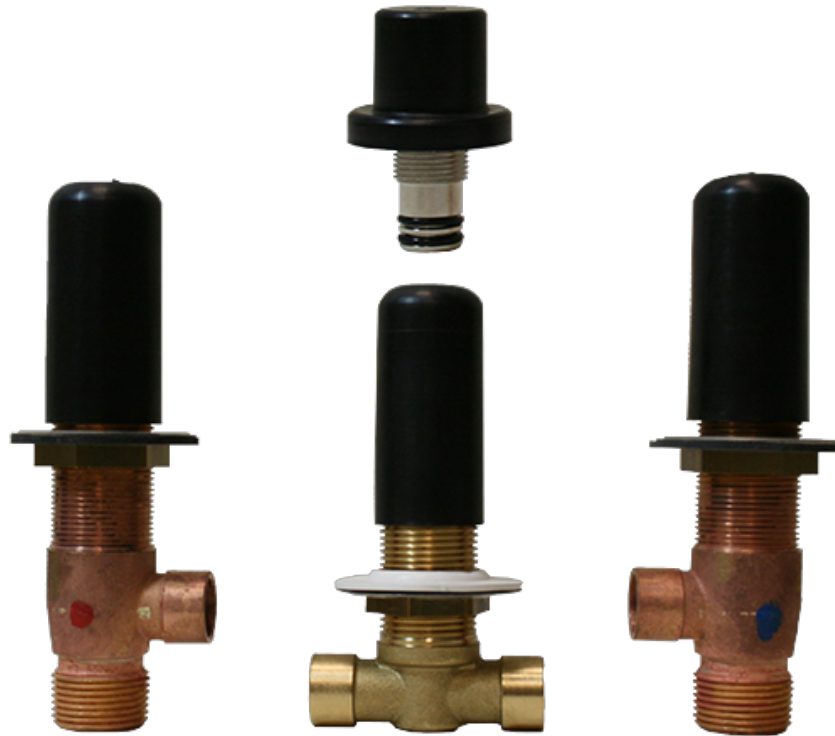

BATHROOM
Camden Roman Tub Set
G-6951-LM48B

GRAFF[®]

Information

- Aerated flow rate ~7gpm @45 psi
- Deck-mounted handshower and diverter set included
- Optional in-line pressure balancing valve G-1060

Product Features

- Aerated flow rate ~7 gpm @45 psi
- Deck-mounted handshower and diverter set included
- Optional in-line pressure balancing valve G-1060

Available Finishes

- Polished Chrome
G-6951-LM48B-PC
- Brushed Nickel
G-6951-LM48B-BNi
- Polished Nickel
G-6951-LM48B-PN
- Unfinished Brass*
G-6951-LM48B-UB*
- Olive Bronze
G-6951-LM48B-OB
- Gold*
G-6951-LM48B-AU*
- Brushed Gold*
G-6951-LM48B-BAU*

* Special order finish- call for availability

Warranty

- Limited lifetime warranty

For complete warranty information go to <https://www.graff-faucets.com/en/info/faqs>

Information

- 3/4" male NPT inlets
- Quick connect tub spout

Finishes

Product Features

- 3/4" male NPT inlets
- Quick connect tub spout

Warranty

- Limited lifetime warranty

For complete warranty information go to: www.graff-faucets.com/en/info/faqs

Information

- Durable diverter valve