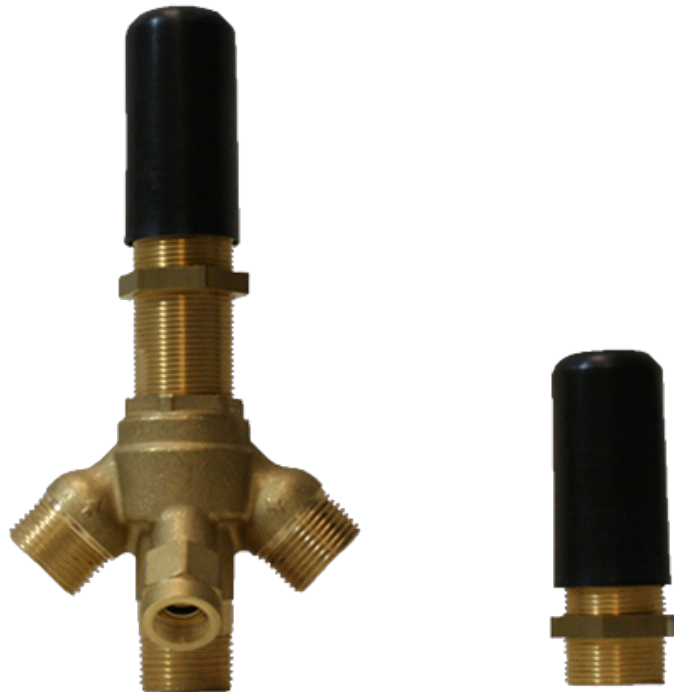

BATHROOM
Camden Roman Tub Set
G-6951-LM48B

GRAFF[®]

Information

- Aerated flow rate ~7gpm @45 psi
- Deck-mounted handshower and diverter set included
- Optional in-line pressure balancing valve G-1060

Product Features

- Aerated flow rate ~7 gpm @45 psi
- Deck-mounted handshower and diverter set included
- Optional in-line pressure balancing valve G-1060

Available Finishes

- Polished Chrome
G-6951-LM48B-PC
- Brushed Nickel
G-6951-LM48B-BNi
- Polished Nickel
G-6951-LM48B-PN
- Unfinished Brass*
G-6951-LM48B-UB*
- Olive Bronze
G-6951-LM48B-OB
- Gold*
G-6951-LM48B-AU*
- Brushed Gold*
G-6951-LM48B-BAU*

Finishes

Product Features

- 3/4" male NPT inlets
- Quick connect tub spout

Warranty

- Limited lifetime warranty

For complete warranty information go to: www.graff-faucets.com/en/info/faqs

Information

- Durable diverter valve

- Matching deck-mounted handshower & diverter set available
- ADA
- CALGreen

Finishes

Product Features

- Matching deck-mounted hand-shower & diverter set available

Available Finishes

- Polished Chrome
G-6950-LM48B-PC
- Brushed Nickel
G-6950-LM48B-BNi
- Polished Nickel
G-6950-LM48B-PN
- Olive Bronze
G-6950-LM48B-OB
- Unfinished Brass*
G-6950-LM48B-UB*
- Gold*
G-6950-LM48B-AU*
- Brushed Gold*
G-6950-LM48B-BAU*