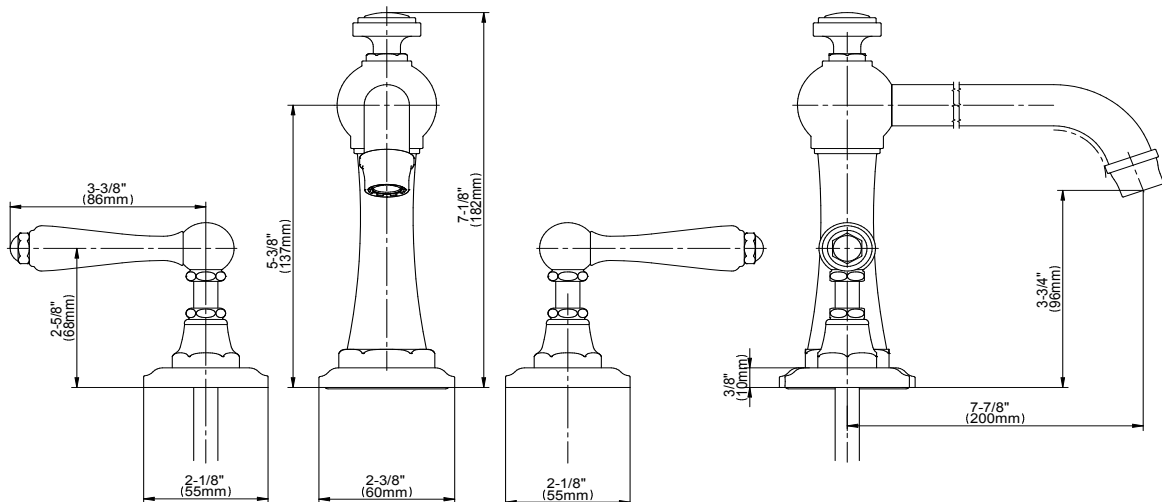

The measurements shown are for reference only. Products and specifications shown are subject to change without notice. Revised 3/2018.

www.graff-designs.com | phone: 800-954-4723