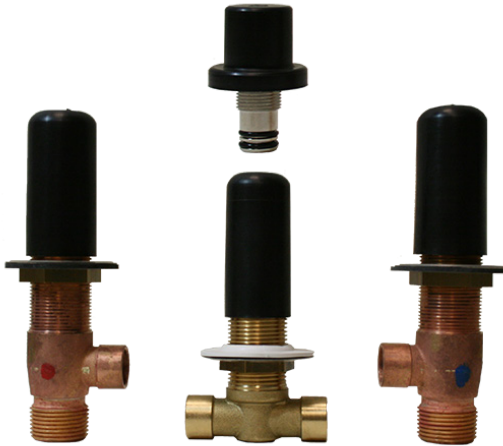

BATHROOM
Camden Roman Tub Set
G-6951-LM48B

GRAFF[®]

Information

- Aerated flow rate ~7gpm @45 psi
- Deck-mounted handshower and diverter set included
- Optional in-line pressure balancing valve G-1060

Product Features

- Aerated flow rate ~7 gpm @45 psi
- Deck-mounted handshower and diverter set included
- Optional in-line pressure balancing valve G-1060

Available Finishes

- Polished Chrome
G-6951-LM48B-PC
- Brushed Nickel
G-6951-LM48B-BNi
- Polished Nickel
G-6951-LM48B-PN
- Unfinished Brass*
G-6951-LM48B-UB*
- Olive Bronze
G-6951-LM48B-OB
- Gold*
G-6951-LM48B-AU*
- Brushed Gold*
G-6951-LM48B-BAU*

* Special order finish- call for availability

Warranty

- Limited lifetime warranty

For complete warranty information go to <https://www.graff-faucets.com/en/info/faqs>

Information

- 3/4" male NPT inlets
- Quick connect tub spout

Finishes

Product Features

- 3/4" male NPT inlets
- Quick connect tub spout

Warranty

- Limited lifetime warranty

For complete warranty information go to: www.graff-faucets.com/en/info/faqs

Information

- Durable diverter valve