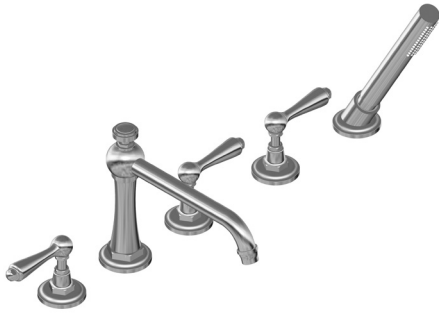

BATHROOM
Camden Roman Tub Set
G-6951-LM48B

GRAFF[®]

Information

- Aerated flow rate ~7gpm @45 psi
- Deck-mounted handshower and diverter set included
- Optional in-line pressure balancing valve G-1060

Product Features

- Aerated flow rate ~7 gpm @45 psi
- Deck-mounted handshower and diverter set included
- Optional in-line pressure balancing valve G-1060

Available Finishes

- Polished Chrome
G-6951-LM48B-PC
- Brushed Nickel
G-6951-LM48B-BNi
- Polished Nickel
G-6951-LM48B-PN
- Unfinished Brass*
G-6951-LM48B-UB*
- Olive Bronze
G-6951-LM48B-OB
- Gold*
G-6951-LM48B-AU*
- Brushed Gold*
G-6951-LM48B-BAU*

* Special order finish- call for availability

Warranty

- Limited lifetime warranty

For complete warranty information go to <https://www.graff-faucets.com/en/info/faqs>

Information

- 3/4" male NPT inlets
- Quick connect tub spout

Finishes

Product Features

- 3/4" male NPT inlets
- Quick connect tub spout

Warranty

- Limited lifetime warranty

For complete warranty information go to: www.graff-faucets.com/en/info/faqs

Information

- Durable diverter valve