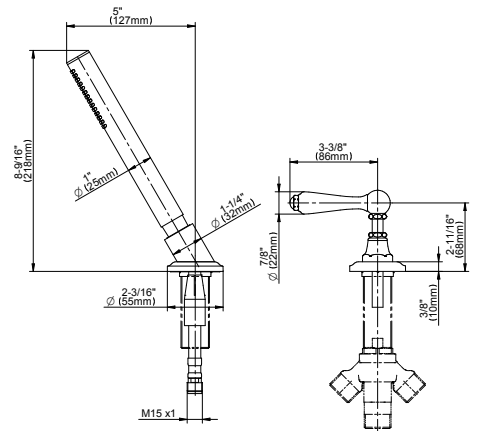

Product Features

- Aerated flow rate ~7 gpm @45 psi
- Deck-mounted handshower and diverter set included
- Optional in-line pressure balancing valve G-1060

Available Finishes

- Polished Chrome
  G-6951-LM48B-PC
- Brushed Nickel
  G-6951-LM48B-BNi
- Polished Nickel
  G-6951-LM48B-PN
- Unfinished Brass*
  G-6951-LM48B-UB*
- Olive Bronze
  G-6951-LM48B-OB
- Gold*
  G-6951-LM48B-AU*
- Brushed Gold*
  G-6951-LM48B-BAU*

* Special order finish- call for availability

Warranty

- Limited lifetime warranty

For complete warranty information go to <https://www.graff-faucets.com/en/info/faqs>