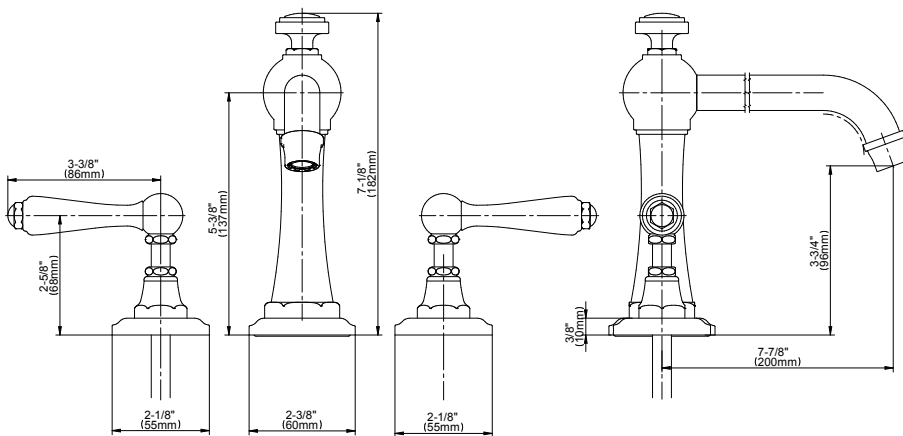

Product Features

- Aerated flow rate ~7 gpm @45 psi
- Deck-mounted handshower and diverter set included
- Optional in-line pressure balancing valve G-1060

Available Finishes

- Polished Chrome
  G-6951-LM48B-PC
- Brushed Nickel
  G-6951-LM48B-BNi
- Polished Nickel
  G-6951-LM48B-PN
- Unfinished Brass*
  G-6951-LM48B-UB*
- Olive Bronze
  G-6951-LM48B-OB
- Gold*
  G-6951-LM48B-AU*
- Brushed Gold*
  G-6951-LM48B-BAU*

* Special order finish- call for availability

Warranty

- Limited lifetime warranty

For complete warranty information go to <https://www.graff-faucets.com/en/info/faqs>