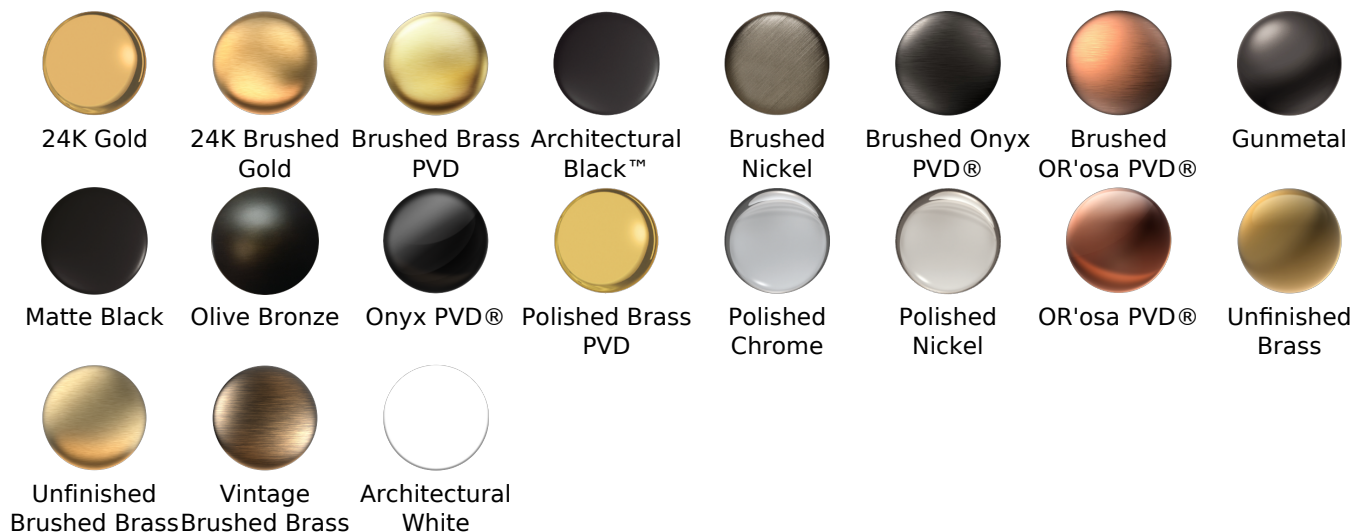

- Matching deck-mounted handshower & diverter set available
- ADA
- CALGreen

Finishes

Product Features

- Matching deck-mounted hand-shower & diverter set available

Available Finishes

- Polished Chrome
G-6950-LM48B-PC
- Brushed Nickel
G-6950-LM48B-BNi
- Polished Nickel
G-6950-LM48B-PN
- Olive Bronze
G-6950-LM48B-OB
- Unfinished Brass*
G-6950-LM48B-UB*
- Gold*
G-6950-LM48B-AU*
- Brushed Gold*
G-6950-LM48B-BAU*

www.graff-designs.com | phone: 800-954-4723

BATHROOM
 Camden Deck-Mounted
 Handshower & Diverter Set
G-6955-LM48B

Information

- Matches G-6950-LM48B Roman tub set
- Handshower hose included

Finishes

G-6955-LM48B