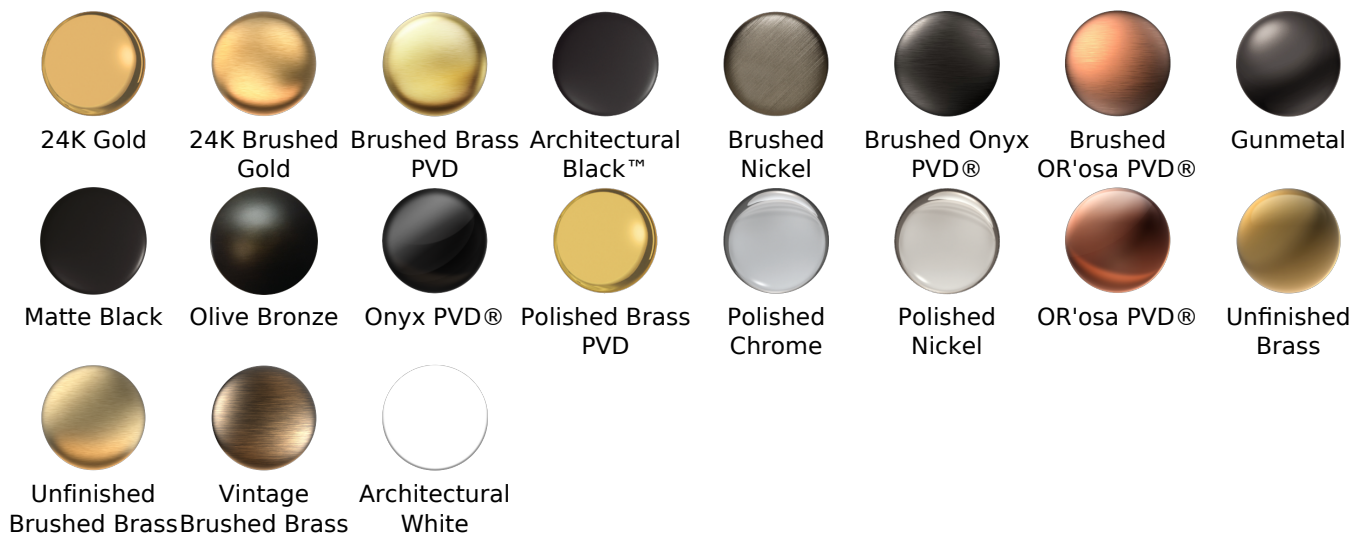

- Matching deck-mounted handshower & diverter set available
- ADA
- CALGreen

Finishes

Product Features

- Matching deck-mounted hand-shower & diverter set available

Available Finishes

- Polished Chrome
G-6950-LM48B-PC
- Brushed Nickel
G-6950-LM48B-BNi
- Polished Nickel
G-6950-LM48B-PN
- Olive Bronze
G-6950-LM48B-OB
- Unfinished Brass*
G-6950-LM48B-UB*
- Gold*
G-6950-LM48B-AU*
- Brushed Gold*
G-6950-LM48B-BAU*