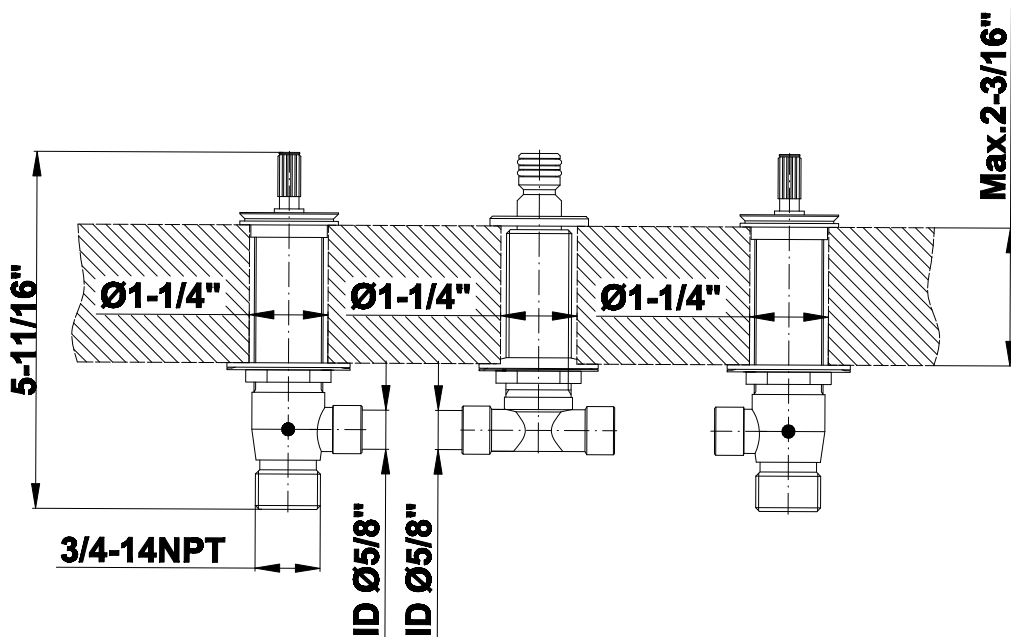

BATHROOM
Camden Roman Tub Set
G-6951-LM48B

GRAFF[®]

Information

- Aerated flow rate ~7gpm @45 psi
- Deck-mounted handshower and diverter set included
- Optional in-line pressure balancing valve G-1060

Product Features

- Aerated flow rate ~7 gpm @45 psi
- Deck-mounted handshower and diverter set included
- Optional in-line pressure balancing valve G-1060

Available Finishes

- Polished Chrome
G-6951-LM48B-PC
- Brushed Nickel
G-6951-LM48B-BNi
- Polished Nickel
G-6951-LM48B-PN
- Unfinished Brass*
G-6951-LM48B-UB*
- Olive Bronze
G-6951-LM48B-OB
- Gold*
G-6951-LM48B-AU*
- Brushed Gold*
G-6951-LM48B-BAU*

Finishes

Product Features

- 3/4" male NPT inlets
- Quick connect tub spout

Warranty

- Limited lifetime warranty

For complete warranty information go to: www.graff-faucets.com/en/info/faqs

Information

- Durable diverter valve