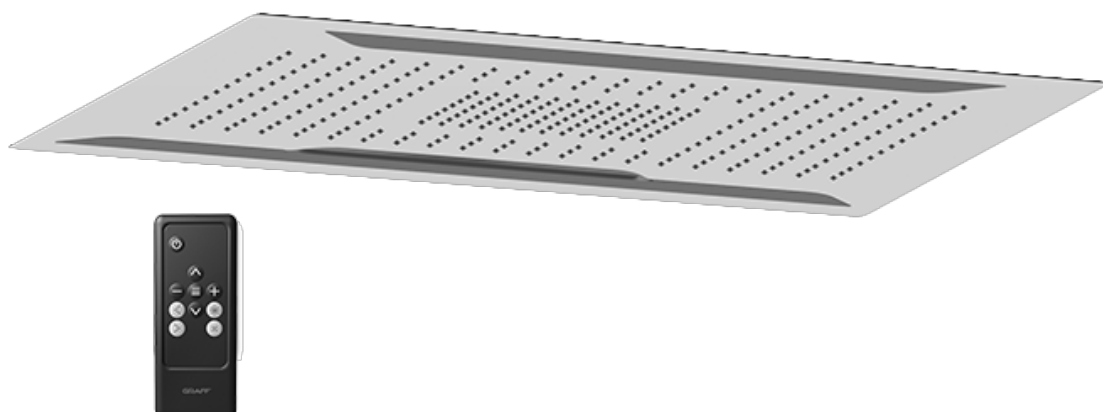

SHOWER
Ceiling-Mount Shower System
AQ4.000A-C14S

GRAFF[®]

Information

- Wall-mounted, battery-powered controller and holder; controls LED chromotherapy lighting
- Rainfall, rain curtain and cascade water functions
- No-clog, easy-clean spray nozzles
- Showerhead flow rate ≤ 2.5 max gpm
- Includes trim plate & handle and stop/volume controls (x3)

Polished
Chrome

SHOWER
Targa, Sade, & Luna SOLID Trim
Plate w/Handle
G-8095-C14S-T

GRAFF[®]

Information

- Single metal handle
- Decorative trim plate
- Use with G-8070 or G-8075 thermostatic stop/volume control rough valve
- To complete package, you must order rough valve

Finishes

Polished
Chrome

G-8095

SHOWER
Ceiling-Mount Showerhead
System
G-8221

GRAFF®

Information

- Rainfall, rain curtain and cascade water functions
- 6-color LED chromotherapy lighting
- Battery powered LED controller with wall-mounted holder
- No-clog, easy-clean spray nozzles
- Showerhead flow rate ≤ 1.8 max gpm
- CALGreen

Finishes

Polished
Chrome

G-8221-SP

Aqua-Sense Collection
Ceiling-Mount Showerhead

Product Features

- Rainfall, rain curtain and cascade water functions
- 6-color LED chromotherapy lighting
- Battery powered LED controller with wall-mounted holder
- No-clog, easy-clean spray nozzles
- Showerhead flow rate ≤ 1.8 max gpm