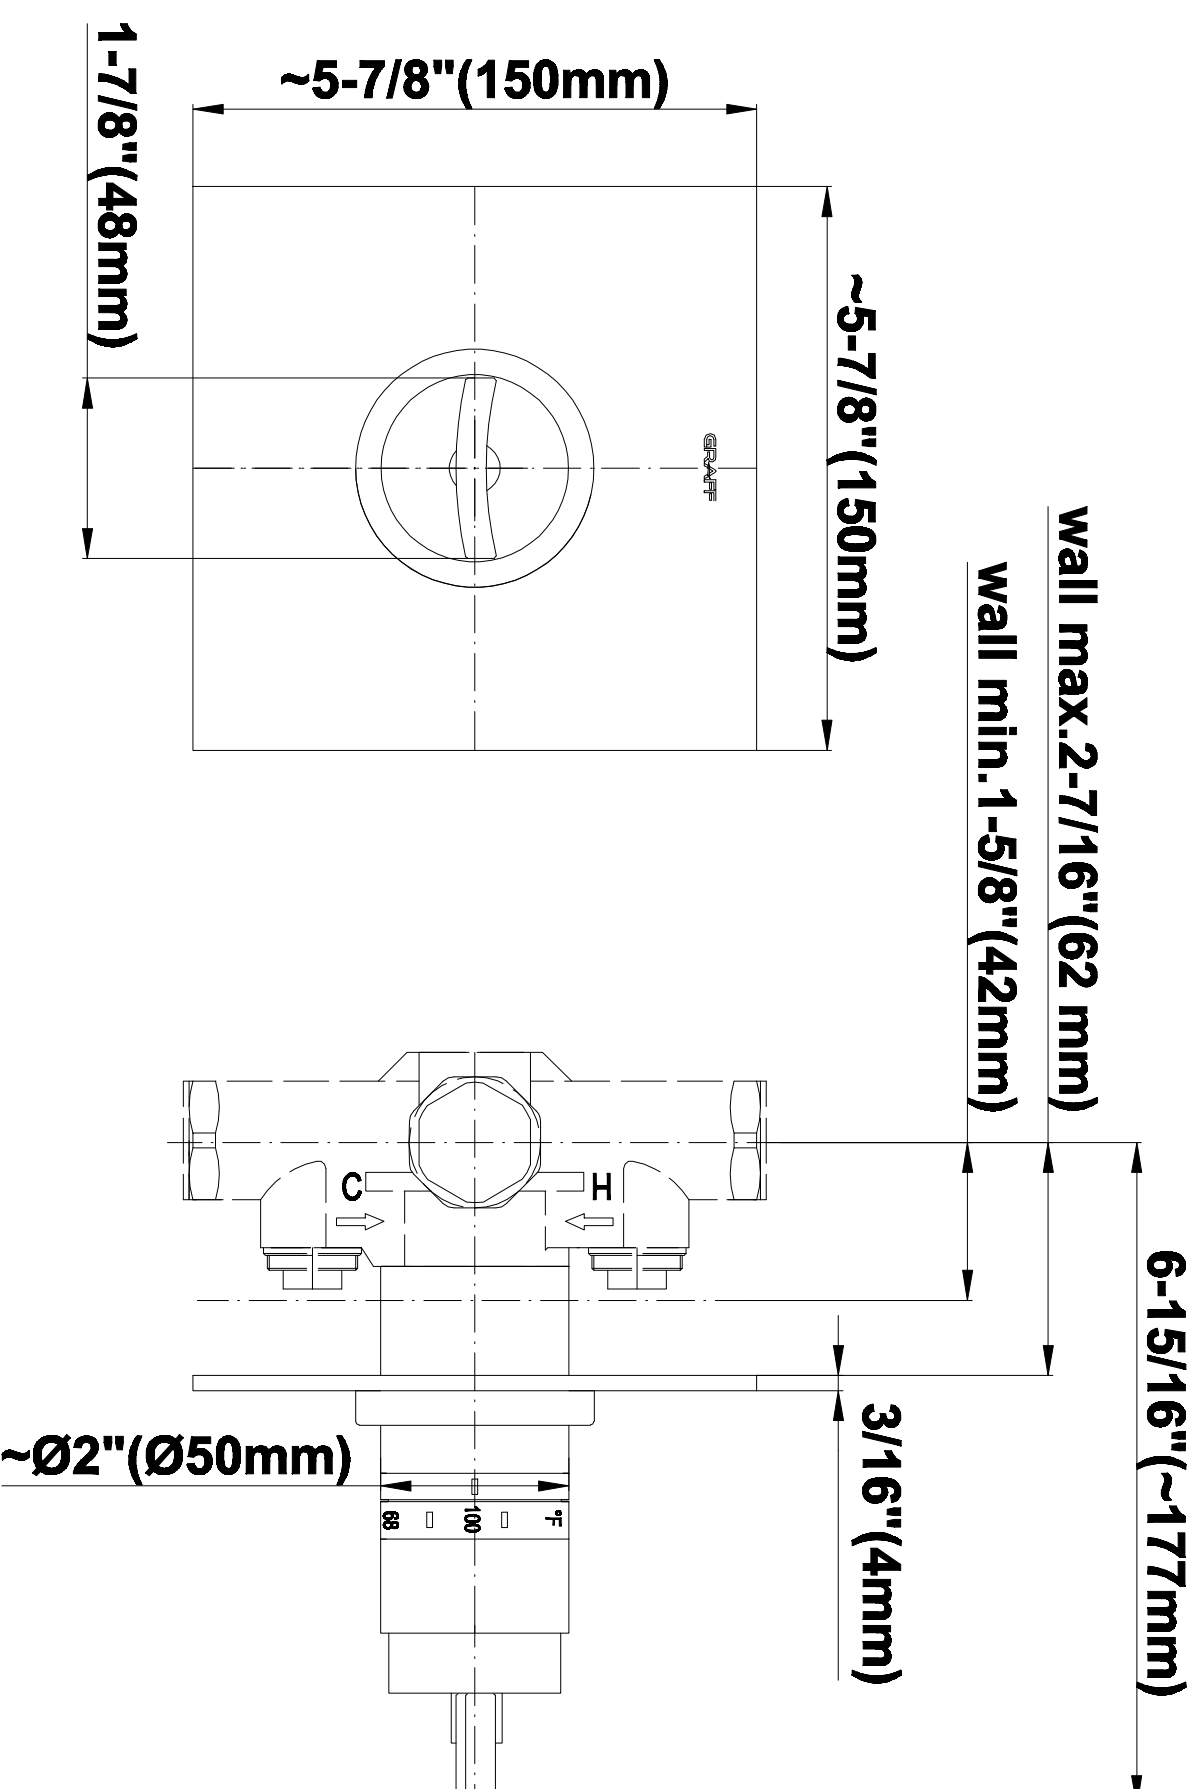

SHOWER
Ceiling-Mount Shower System
AQ4.000A-C14S

GRAFF[®]

Information

- Wall-mounted, battery-powered controller and holder; controls LED chromotherapy lighting
- Rainfall, rain curtain and cascade water functions
- No-clog, easy-clean spray nozzles
- Showerhead flow rate ≤ 2.5 max gpm
- Includes trim plate & handle and stop/volume controls (x3)

SHOWER
Rough
G-8005

GRAFF®

Information

- 18.4 gpm @ 60 psi
- 3/4" universal inlets/outlets with female threads
- Built-in service stops
- Complete serviceability from front of all units
- Supplied with protective plastic cover
- Thermostatic valve uses a paraffin wax cartridge

Finishes

Polished
Chrome

SHOWER
Sade/Targa/Luna SOLID Trim Plate
w/Handle
G-8041-C14S-T

GRAFF®

Information

- Single metal handle
- Decorative trim plate
- Use with G-8000 or G-8005 thermostatic rough valve
- To complete package, you must order rough valve

Finishes

Polished
Chrome

G-8041

SHOWER
Rough
G-8075

GRAFF®

Information

- 3/4" universal inlets/outlets with female threads
- Supplied with protective plastic cover

Finishes