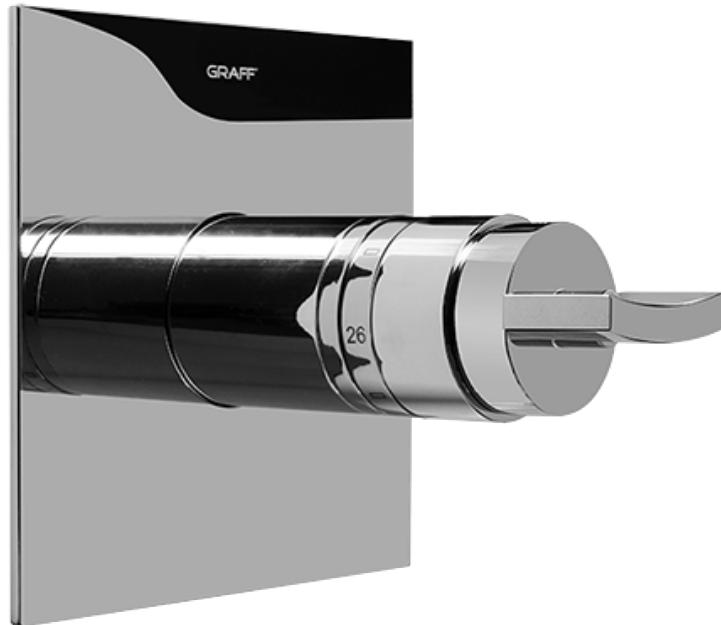

SHOWER
Ceiling-Mount Shower System
AQ4.000A-C14S

GRAFF[®]

Information

- Wall-mounted, battery-powered controller and holder; controls LED chromotherapy lighting
- Rainfall, rain curtain and cascade water functions
- No-clog, easy-clean spray nozzles
- Showerhead flow rate ≤ 2.5 max gpm
- Includes trim plate & handle and stop/volume controls (x3)

SHOWER
Rough
G-8005

GRAFF®

Information

- 18.4 gpm @ 60 psi
- 3/4" universal inlets/outlets with female threads
- Built-in service stops
- Complete serviceability from front of all units
- Supplied with protective plastic cover
- Thermostatic valve uses a paraffin wax cartridge

Finishes

Polished
Chrome

SHOWER
Sade/Targa/Luna SOLID Trim Plate
w/Handle
G-8041-C14S-T

GRAFF®

Information

- Single metal handle
- Decorative trim plate
- Use with G-8000 or G-8005 thermostatic rough valve
- To complete package, you must order rough valve

Polished
Chrome

SHOWER
Targa, Sade, & Luna SOLID Trim
Plate w/Handle
G-8095-C14S-T

GRAFF[®]

Information

- Single metal handle
- Decorative trim plate
- Use with G-8070 or G-8075 thermostatic stop/volume control rough valve
- To complete package, you must order rough valve