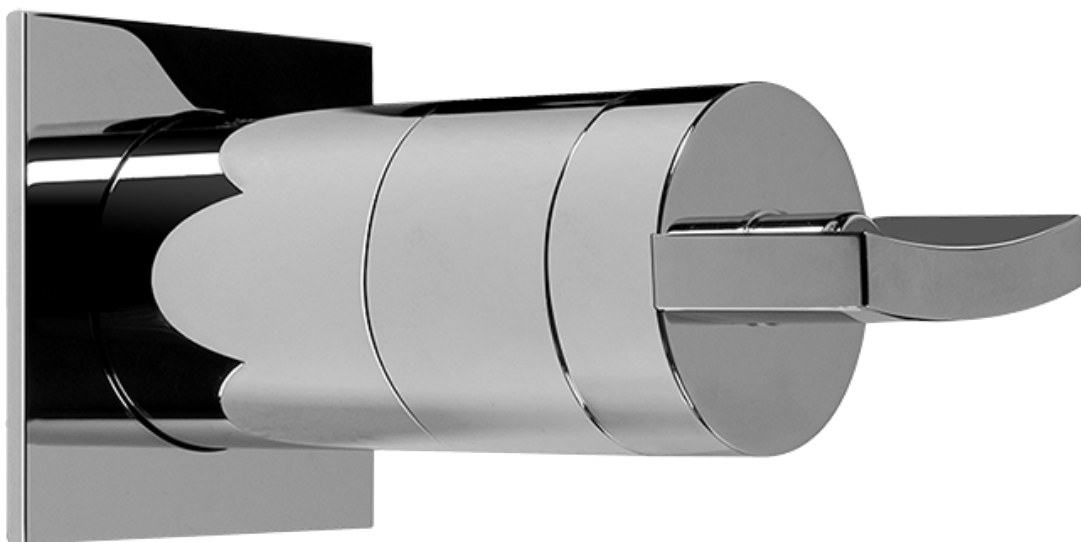

SHOWER
Ceiling-Mount Shower System
AQ4.000A-C14S

GRAFF[®]

Information

- Wall-mounted, battery-powered controller and holder; controls LED chromotherapy lighting
- Rainfall, rain curtain and cascade water functions
- No-clog, easy-clean spray nozzles
- Showerhead flow rate ≤ 2.5 max gpm
- Includes trim plate & handle and stop/volume controls (x3)

Finishes

Polished
Chrome

SHOWER
Sade/Targa/Luna SOLID Trim Plate
w/Handle
G-8041-C14S-T

GRAFF®

Information

- Single metal handle
- Decorative trim plate
- Use with G-8000 or G-8005 thermostatic rough valve
- To complete package, you must order rough valve

Finishes

Polished
Chrome

G-8041

SHOWER
Rough
G-8075

GRAFF®

Information

- 3/4" universal inlets/outlets with female threads
- Supplied with protective plastic cover

Finishes

Polished
Chrome

SHOWER
Targa, Sade, & Luna SOLID Trim
Plate w/Handle
G-8095-C14S-T

GRAFF[®]

Information

- Single metal handle
- Decorative trim plate
- Use with G-8070 or G-8075 thermostatic stop/volume control rough valve
- To complete package, you must order rough valve