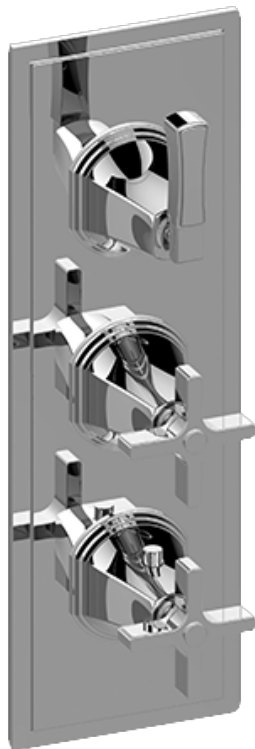

SHOWER
 Finezza UNO Thermostatic 3-Hole
 Trim Plate and Handle
G-8078-2C1L-T

Information

- Three metal handles
- Decorative trim plate
- Use with G-8006 and G-8076 or G-8077 or G-8052 or G-8053 thermostatic rough valves
- To complete package, you must order rough valves

Finishes

G-8078-2C1L-T

Finezza UNO Collection

Thermostatic 3-Hole Trim Plate and Handle

GRAFF[®]
CUTTING EDGE DESIGN

Product Features

- Three metal handles
- Decorative trim plate
- Use with G-8006 and G-8076 or G-8077 or G-8052 or G-8053 thermostatic rough valves
- To complete package, you must order rough valves

Available Finishes

- Polished Chrome
G-8078-2C1L-PC-T
- Brushed Nickel
G-8078-2C1L-BNi-T
- Polished Nickel
G-8078-2C1L-PN-T
- Olive Bronze™
G-8078-2C1L-OB-T

Warranty

- Limited lifetime warranty

For complete warranty information go to: www.graff-faucets.com/en/info/faqs