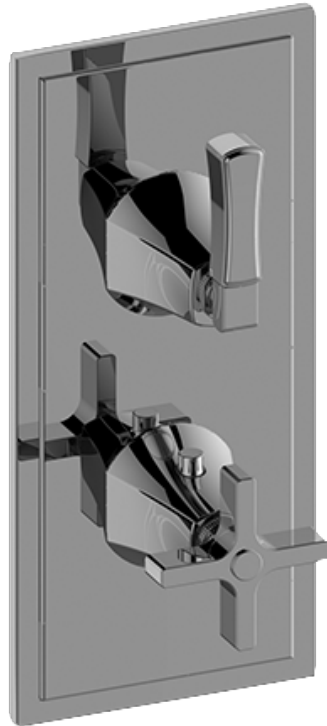

SHOWER
 Finezza DUE Thermostatic 2-Hole
 Trim Plate and Handle
G-8149-1C1L-T

Information

- Two metal handles
- Decorative trim plate
- Use with G-8006 and G-8076 or G-8077 or G-8052 or G-8053 thermostatic rough valves
- To complete package, you must order rough valves

Finishes

G-8149-1C1L-T

Finezza DUE Collection

Thermostatic 2-Hole Trim Plate and Handle

GRAFF[®]
CUTTING EDGE DESIGN

Product Features

- Two metal handles
- Decorative trim plate
- Use with G-8006 and G-8076 or G-8077 or G-8052 or G-8053 thermostatic rough valves
- To complete package, you must order rough valves

Available Finishes

- Polished Chrome
G-8149-1C1L-PC-T
- Brushed Nickel
G-8149-1C1L-BNi-T
- Polished Nickel
G-8149-1C1L-PN-T
- Olive Bronze™
G-8149-1C1L-OB-T

Warranty

- Limited lifetime warranty

For complete warranty information go to: www.graff-faucets.com/en/info/faqs