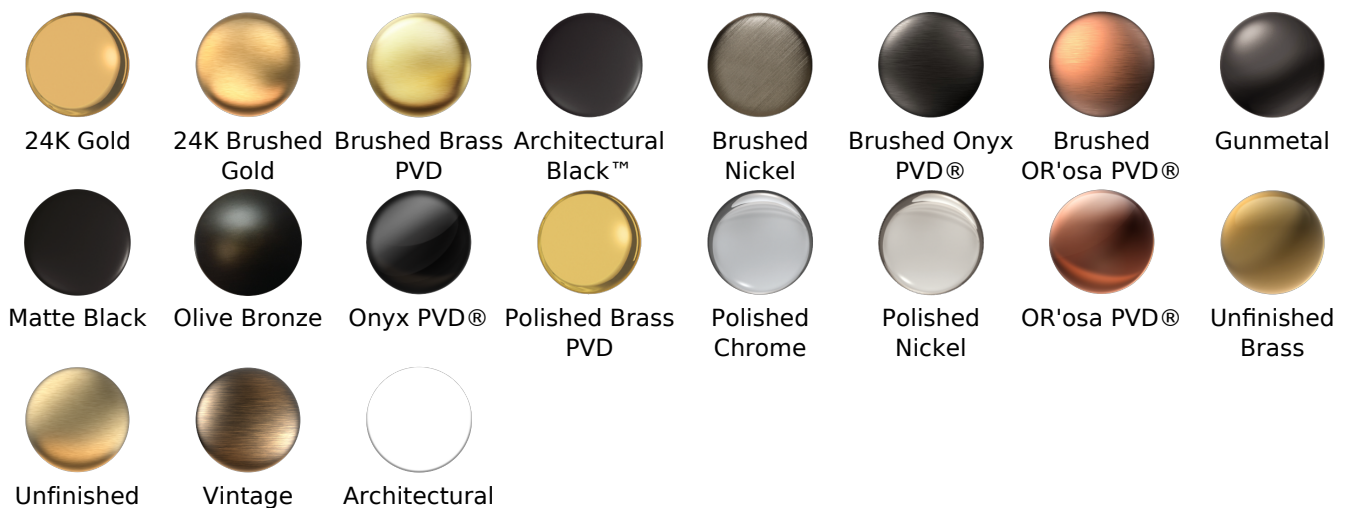

BATHROOM
 Finezza DUE Widespread Lavatory
 Faucet
G-6811-C15B

Information

- Installs on 8" centers
- Aerated flow rate ≤ 1.2 max gpm
- 1-3/16" hole cutout (x3)
- Includes push-top umbrella pop-up drain w/overflow
- Optional decorative trap G-9973
- ADA
- CALGreen

Finishes

Brushed Brass Brushed Brass White

G-6811-C15B

Finezza DUE Collection

Widespread Lavatory Faucet

Product Features

- Installs on 8" centers
- Aerated flow rate ≤ 1.2 max gpm
- 1-3/16" hole cutout (x3)
- Includes push-top umbrella pop-up drain w/overflow

Available Finishes

- Polished Chrome
G-6811-C15B-PC
- Brushed Nickel
G-6811-C15B-BNI
- Polished Nickel
G-6811-C15B-PN
- Olive Bronze™
G-6811-C15B-OB

Optional Accessories

- Optional matching decorative trap G-9970