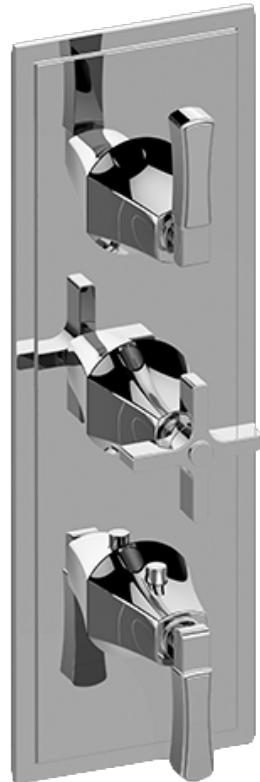

SHOWER
 Finezza DUE Thermostatic 3-Hole
 Trim Plate and Handle
G-8178-2L1C-T

Information

- Three metal handles
- Decorative trim plate
- Use with G-8006 and G-8076, G-8077, G-8052 or G-8053 thermostatic rough valves
- To complete package, you must order rough valves

Finishes

G-8178-2L1C-T

Finezza DUE Collection

Thermostatic 3-Hole Trim Plate and Handle

GRAFF[®]
CUTTING EDGE DESIGN

Product Features

- Three metal handles
- Decorative trim plate
- Use with G-8006 and G-8076, G-8077, G-8052 or G-8053 thermostatic rough valves
- To complete package, you must order rough valves

Available Finishes

- Polished Chrome
G-8178-2L1C-PC-T
- Brushed Nickel
G-8178-2L1C-BNi-T
- Polished Nickel
G-8178-2L1C-PN-T
- Olive Bronze™
G-8178-2L1C-OB-T

Warranty

- Limited lifetime warranty

For complete warranty information go to: www.graff-faucets.com/en/info/faqs