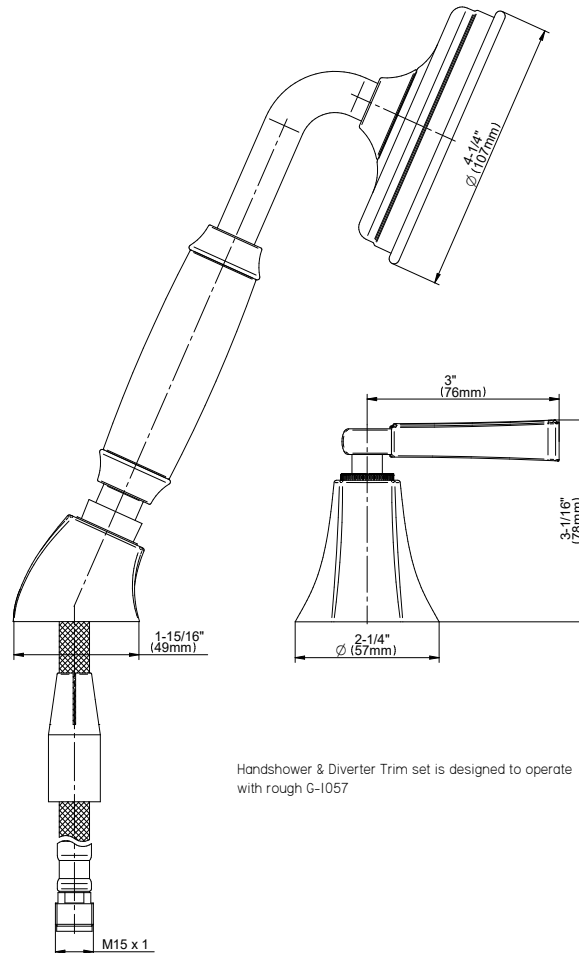

Warranty

- Limited lifetime warranty

For complete warranty information go to: www.graff-faucets.com/en/info/faqs