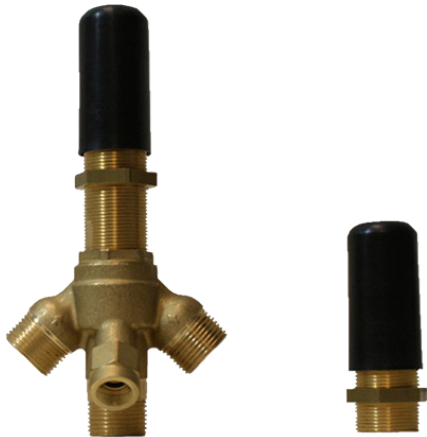

BATHROOM
Finezza DUE Deck-Mounted
Handshower & Diverter Set
G-6856-LM47B

GRAFF®

Information

- Matches G-6852-LM47B Roman tub set
- Handshower hose included
- ADA

G-6856-LM47B

Finezza DUE Collection

Deck-Mounted Handshower & Diverter Set

Product Features

- Matches G-6852-LM47B Roman tub set
- Handshower hose included

Available Finishes

- Polished Chrome
G-6856-LM47B-PC
- Brushed Nickel
G-6856-LM47B-BNi
- Polished Nickel
G-6856-LM47B-PN
- Olive Bronze™
G-6856-LM47B-OB

G-1057
Rough Valve

Product Features

- Durable diverter valve

Warranty

- Limited lifetime warranty

For complete warranty information go to: www.graff-faucets.com/en/info/faqs

BATHROOM
 Finezza DUE Deck-Mounted
 Handshower & Diverter Set
G-6856-LM47B

Information

- Matches G-6852-LM47B Roman tub set
- Handshower hose included
- ADA

Finishes

G-6856-LM47B

Finezza DUE Collection

Deck-Mounted Handshower & Diverter Set

Product Features

- Matches G-6852-LM47B Roman tub set
- Handshower hose included