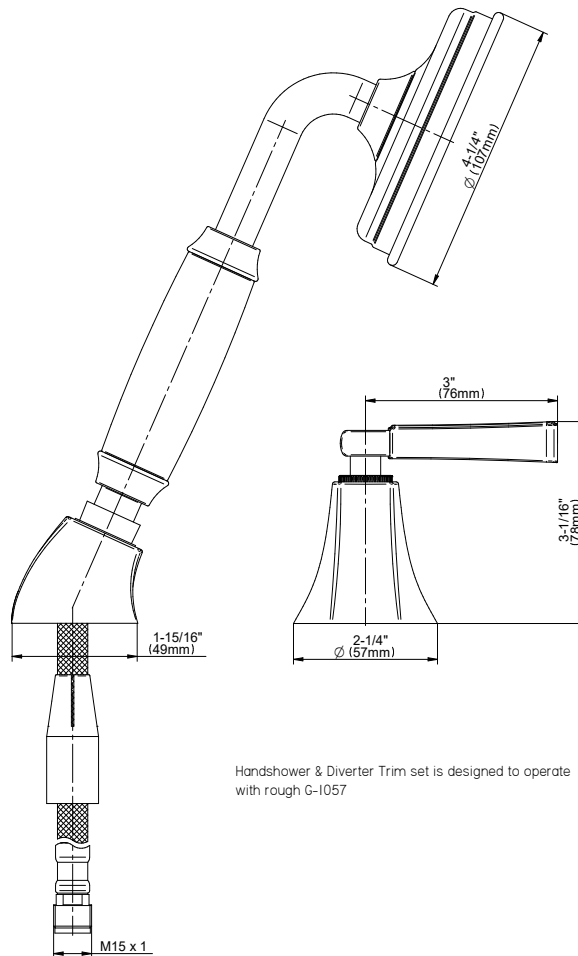

The measurements shown are for reference only. Products and specifications shown are subject to change without notice. Revised 01/2017

www.graff-faucets.com | phone: 800-954-4723