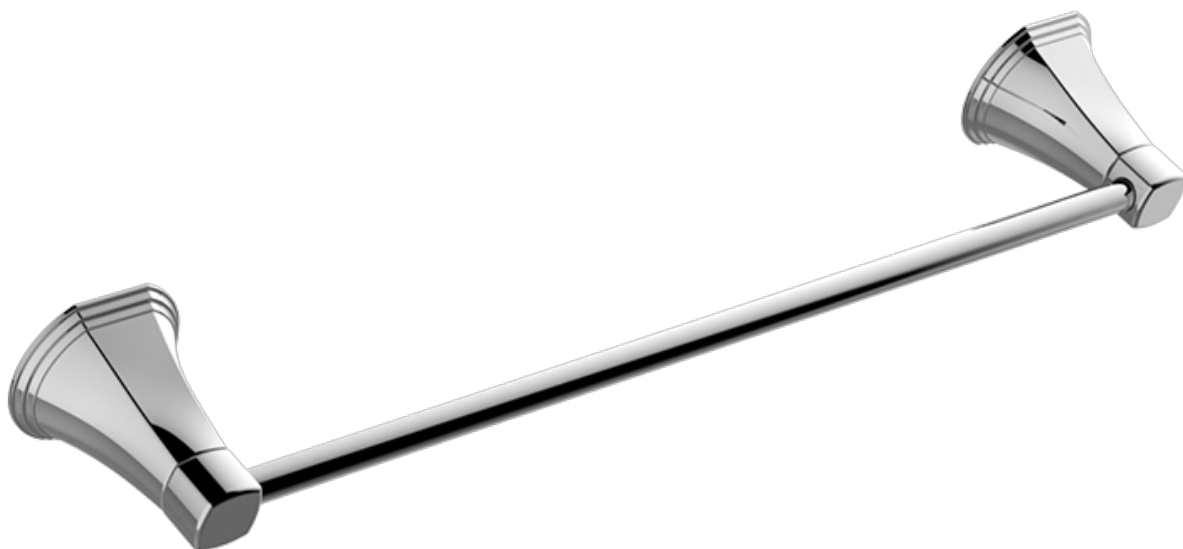

BATHROOM  
 Finezza UNO 18" Towel Bar  
**G-9507**

**GRAFF®**

**Finishes**

							
24K Gold	24K Brushed Gold	Brushed Brass PVD	Architectural Black™	Brushed Nickel	Brushed Onyx PVD®	Brushed OR'osa PVD®	Gunmetal
							
Matte Black	Olive Bronze	Onyx PVD®	Polished Brass PVD	Polished Chrome	Polished Nickel	OR'osa PVD®	Unfinished Brass
							
Unfinished Brushed Brass	Vintage Brushed Brass	Architectural White					

# G-9507

Finezza UNO Collection  
18" Towel Bar

**GRAFF**<sup>®</sup>  
CUTTING EDGE DESIGN