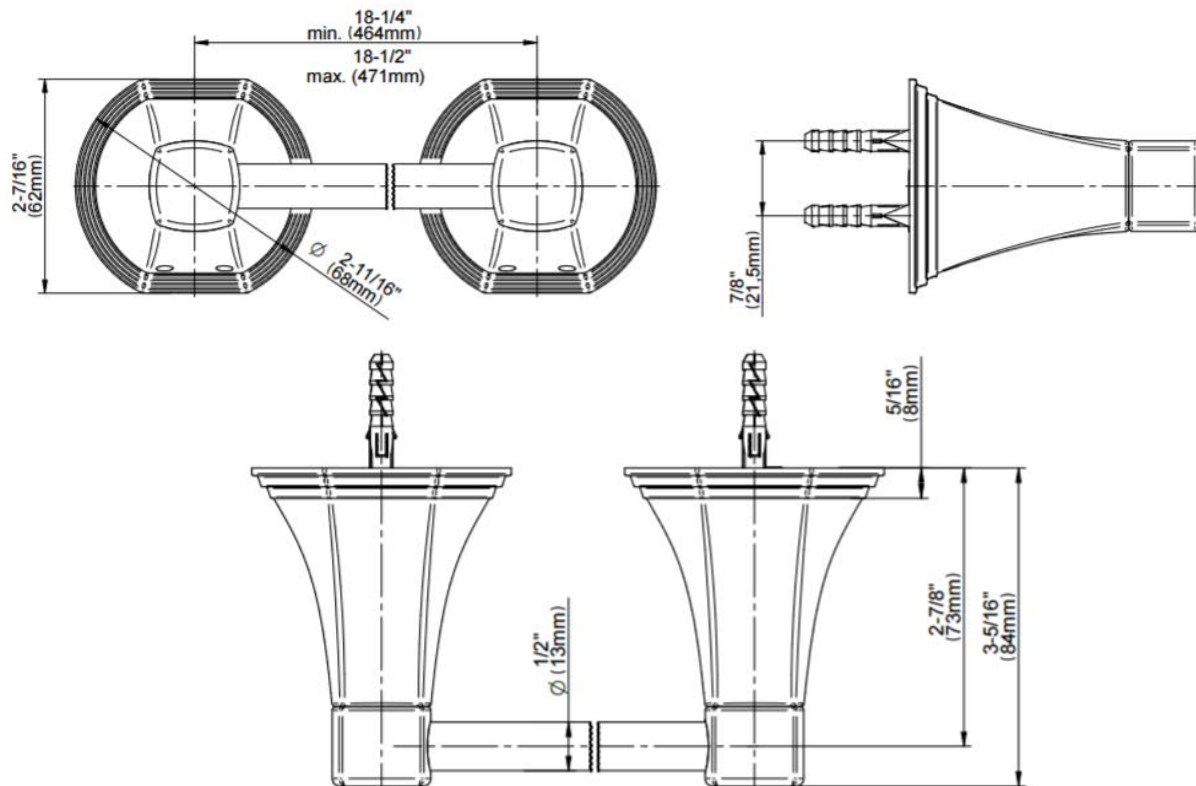

The measurements shown are for reference only. Products and specification shown are subject to change without notice. Revised 04/2017

www.graff-faucets.com | phone: 800-954-4723