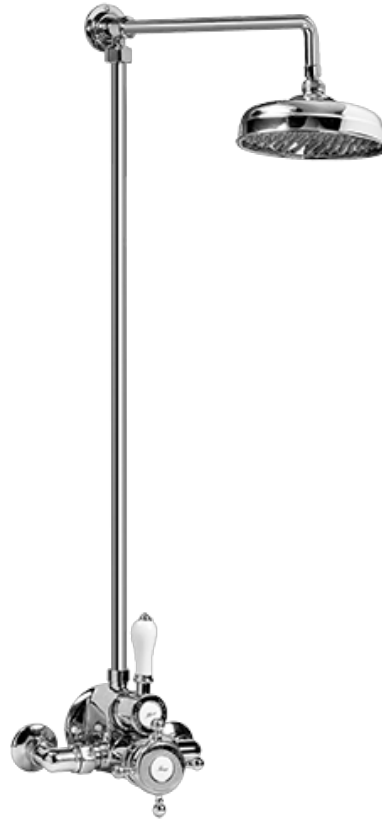

SHOWER  
Exposed Thermostatic Shower  
System (Rough & Trim)  
**CD1.02**

---

**GRAFF®**

**Information**

- Showerhead, 20" Shower Arm, Flange
- Flow rates: showerhead  $\leq 1.8$  max gpm
- ADA
- CALGreen

SHOWER  
Traditional 8" Showerhead  
**G-8410**

**GRAFF®**

### Information

- Sunflower shape
- 112 no-clog, easy-clean rubber spray nozzles
- Metal ball-joint allows for showerhead angle adjustment
- Showerhead flow rate  $\leq 1.8$  max gpm
- Recommend use with ceiling shower arm
- Recommended for use at no more than 10 degrees tilt
- CALGreen

# G-8410

SHOWER  
Exposed Thermostatic Valve  
**G-8900**

---

**GRAFF®**

**Finishes**

Olive Bronze

Polished  
Chrome

Polished  
Nickel