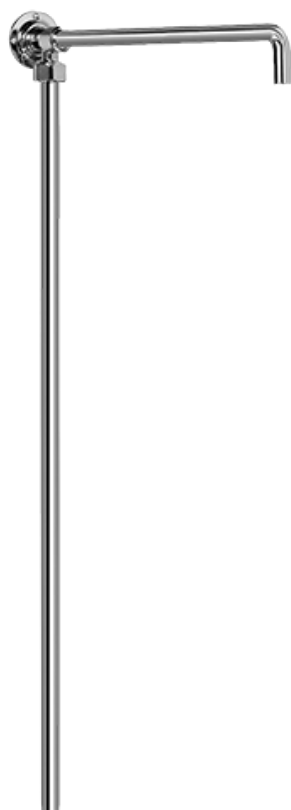

SHOWER  
Traditional 8" Showerhead  
**G-8410**

**GRAFF®**

### Information

- Sunflower shape
- 112 no-clog, easy-clean rubber spray nozzles
- Metal ball-joint allows for showerhead angle adjustment
- Showerhead flow rate  $\leq 1.8$  max gpm
- Recommend use with ceiling shower arm
- Recommended for use at no more than 10 degrees tilt
- CALGreen

# G-8410

SHOWER  
Exposed Thermostatic Valve  
**G-8900**

---

**GRAFF®**

**Finishes**

Olive Bronze

Polished  
Chrome

Polished  
Nickel

## Exposed Thermostatic Valve

SHOWER  
Exposed Riser  
**G-8933**

**GRAFF®**

---

**Finishes**

Olive Bronze

Polished  
Chrome

Polished  
Nickel