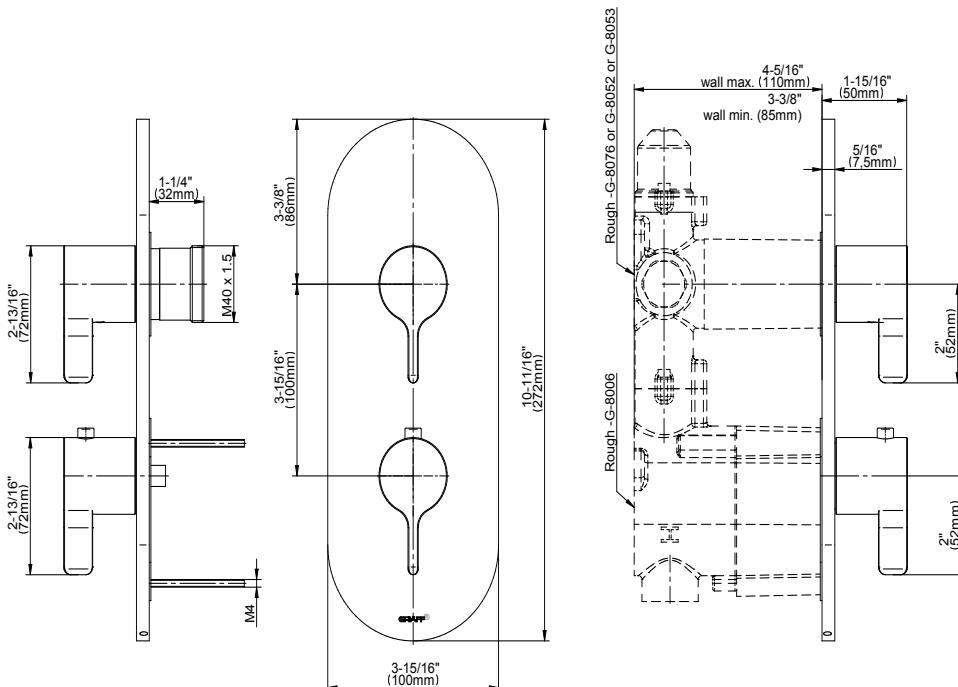

G-8047-LM46E0

Terra Collection

M-Series Valve Trim with Two Handles

GRAFF®

Product Features

- Two metal handles, decorative trim plate
- Use with M-Series rough valves

Available Finishes

- Polished Chrome
  G-8047-LM46E0-PC
- Polished Nickel
  G-8047-LM46E0-PN
- Unfinished Brass*
  G-8047-LM46E0-UB*
- Brushed Nickel
  G-8047-LM46E0-BNi
- Olive Bronze*
  G-8047-LM46E0-OB*

*special order finish - call for availability

Code Compliance

- ADA

Warranty

- Limited lifetime warranty

For complete warranty information go to <https://www.graff-faucets.com/en/info/faqs>

The measurements shown are for reference only. Products and specifications shown are subject to change without notice. Revised 04/2018.

www.graff-designs.com | phone: 800-954-4723