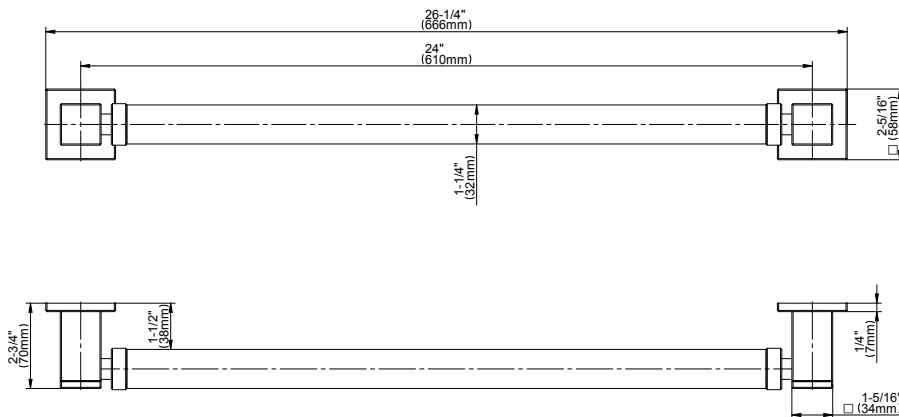

The measurements shown are for reference only. Products and specifications shown are subject to change without notice. Revised 5/2018

www.graff-designs.com | phone: 800-954-4723