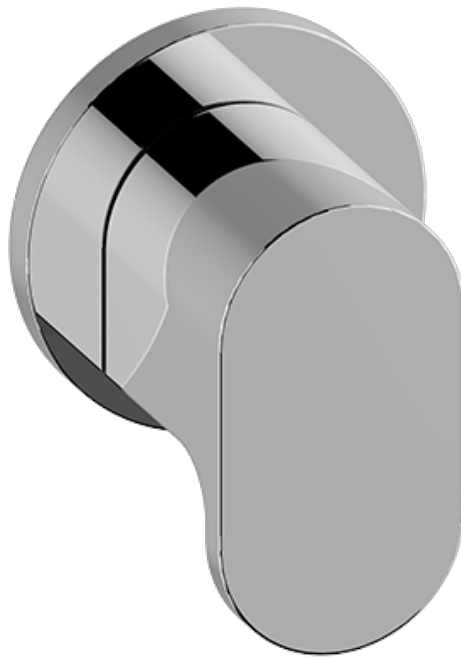

SHOWER  
Ametis M-Series 3-Way Diverter  
Valve Trim with Handle  
**G-8069-LM44E1-T**

---

**GRAFF®**

### Information

- Single metal handle
- Decorative trim plate
- Use with G-8053 3-way diverter control rough valve WITH off function
- To complete package, you must order rough valve
- ADA