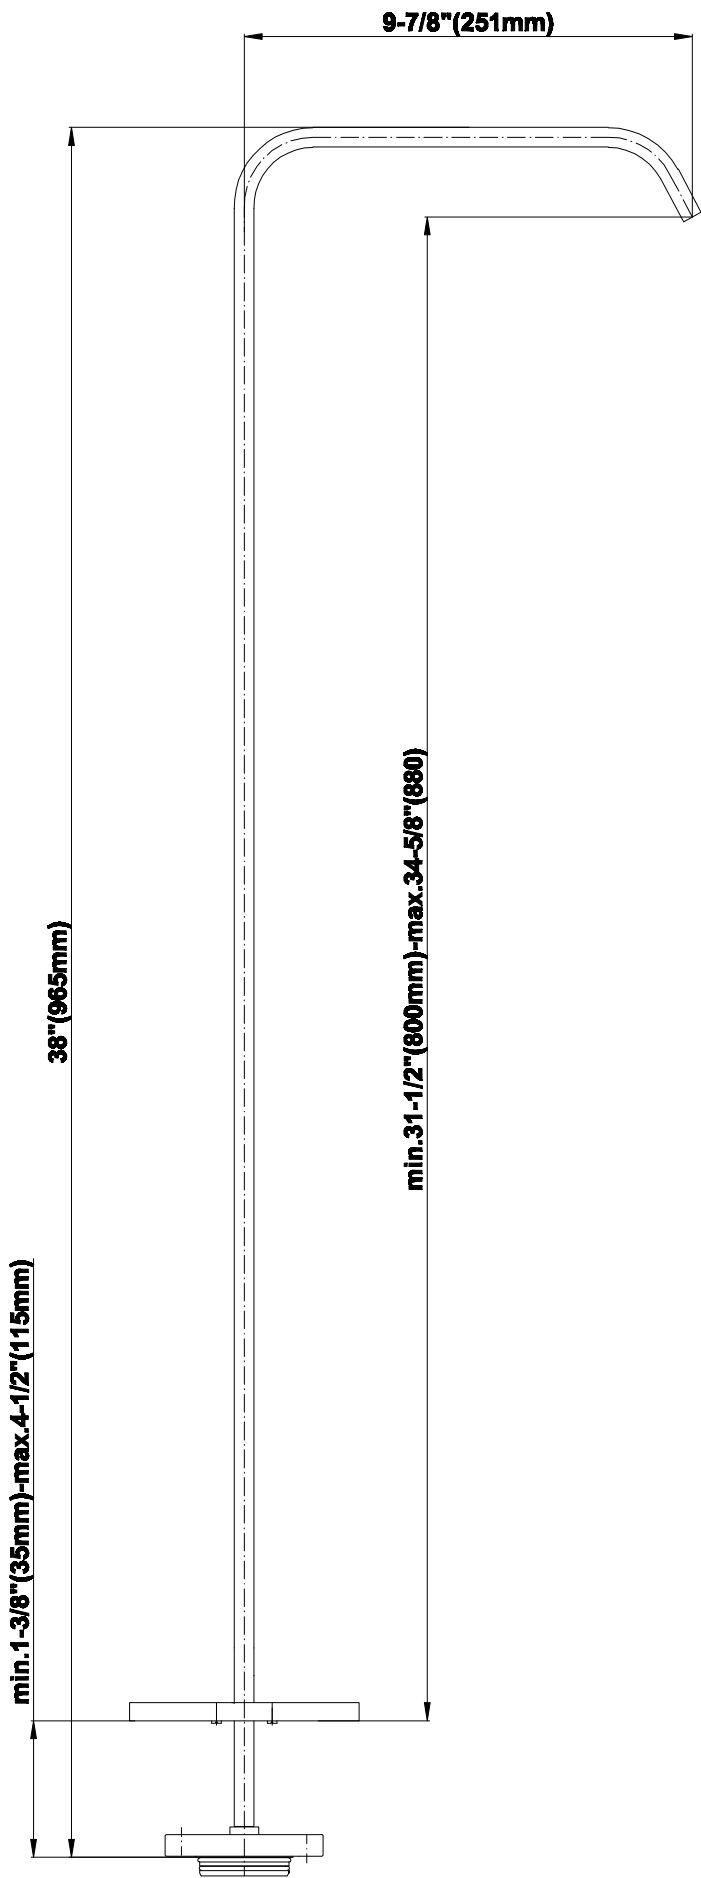

G-3652

TARGA Series