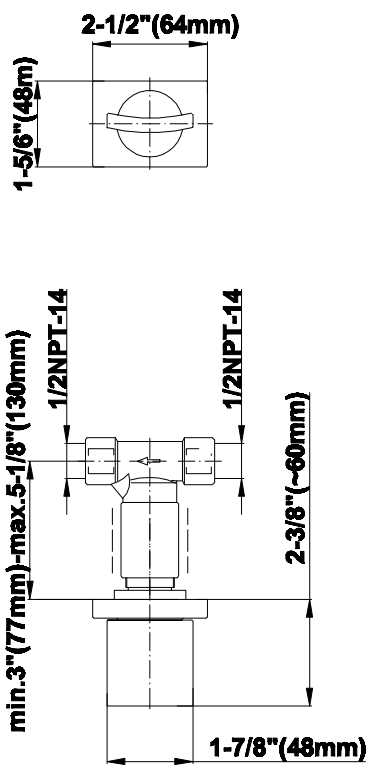

G-3652

TARGA Series