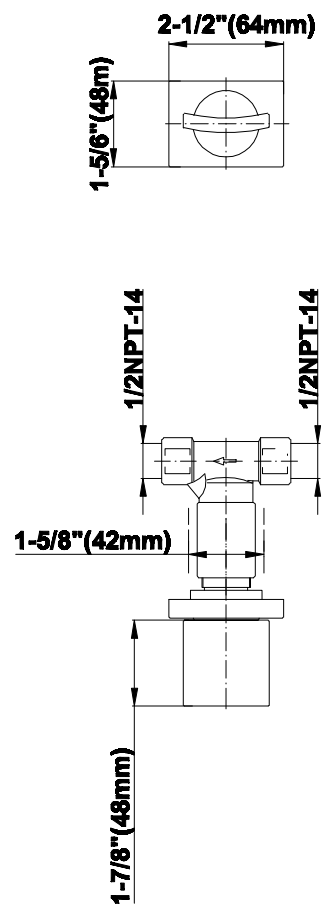

G-3652

TARGA Series