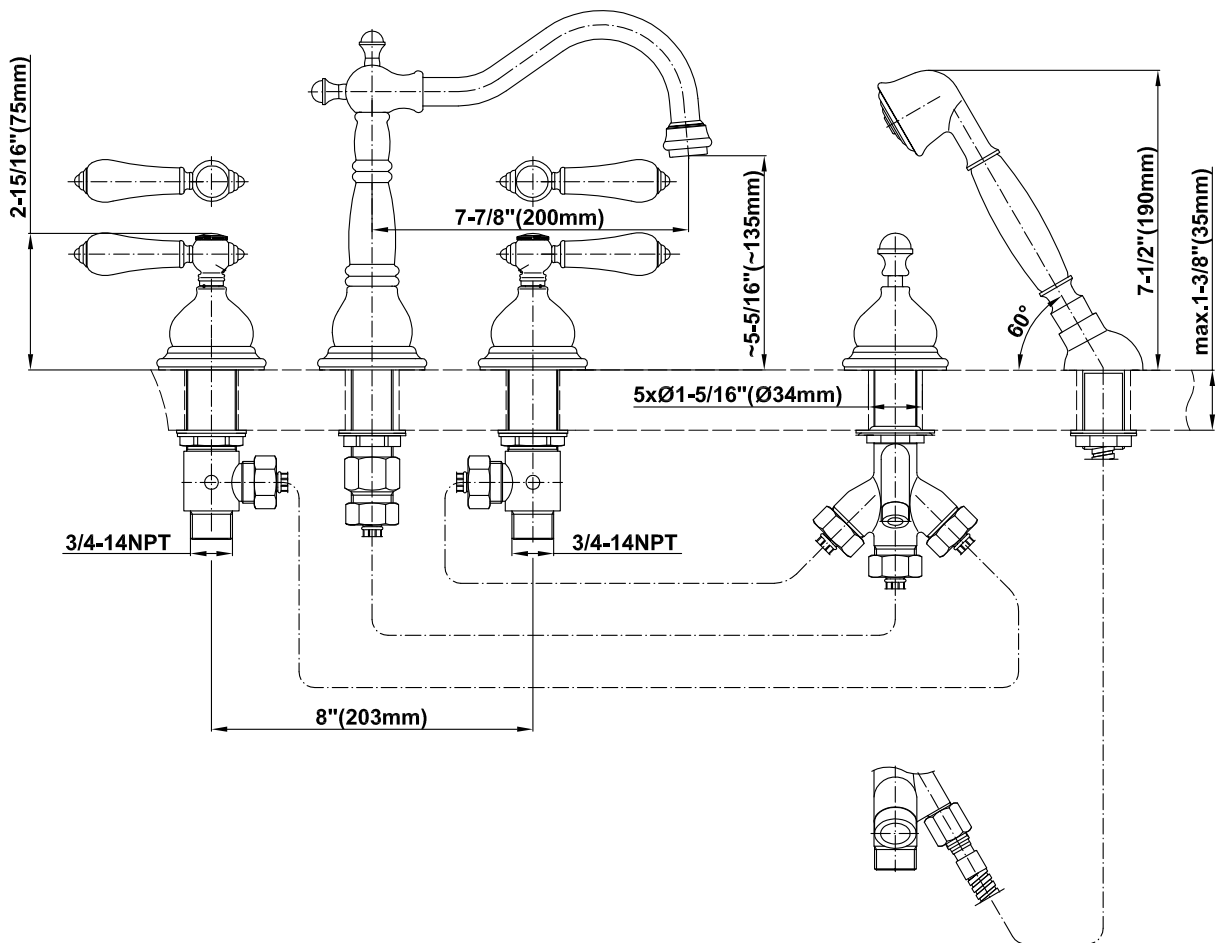

The measurements shown are for reference only. Products and specifications shown are subject to change without notice. Revised 07/2012.

www.graff-faucets.com | phone: 800-954-4723