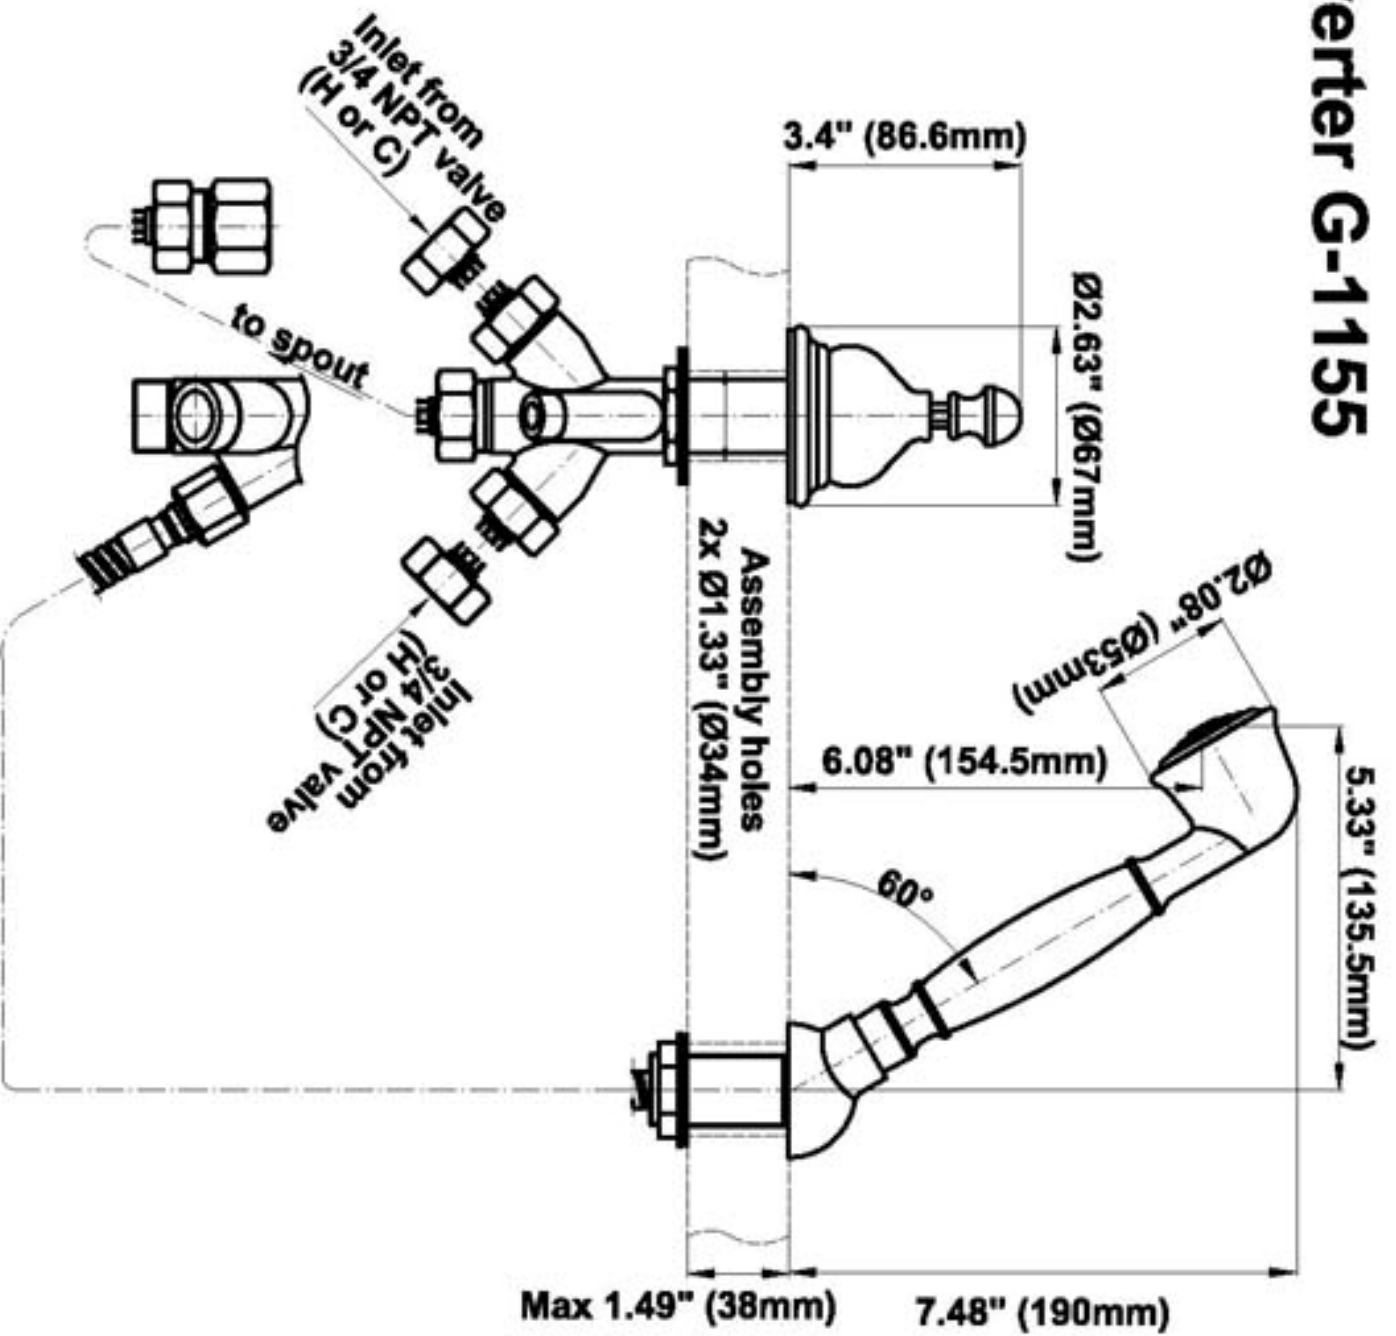

Atlantis diverter G-1155