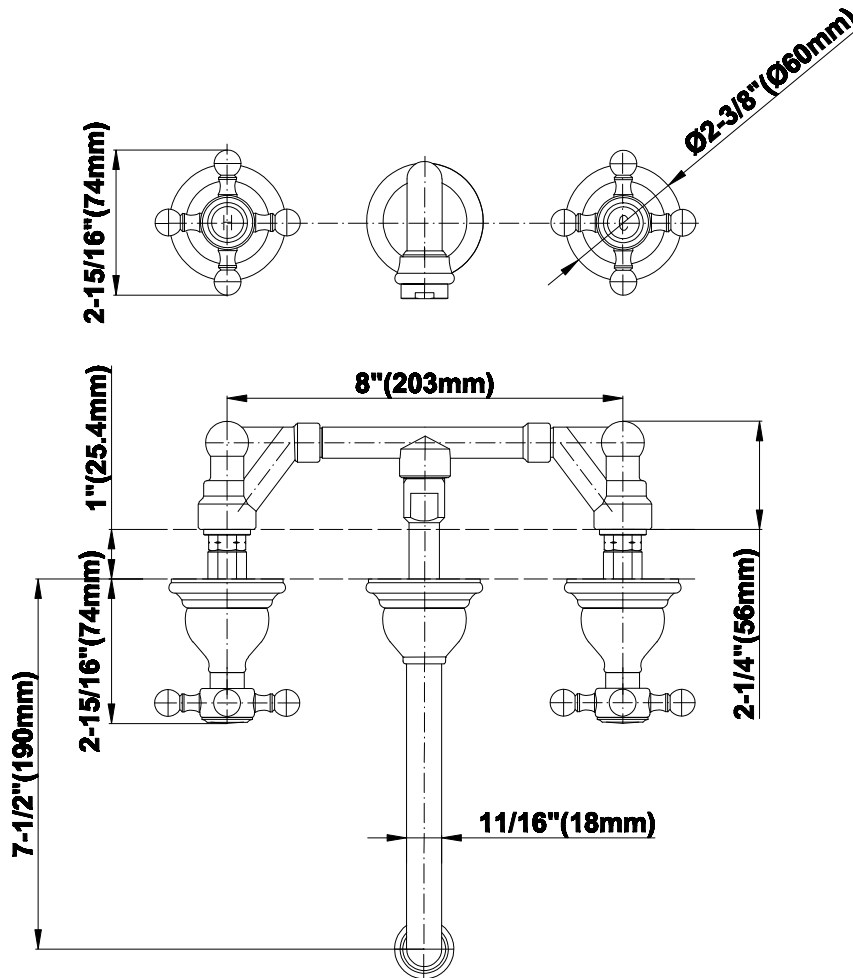

The measurements shown are for reference only. Products and specifications shown are subject to change without notice. Revised 07/2012.

www.graff-faucets.com | phone: 800-954-4723