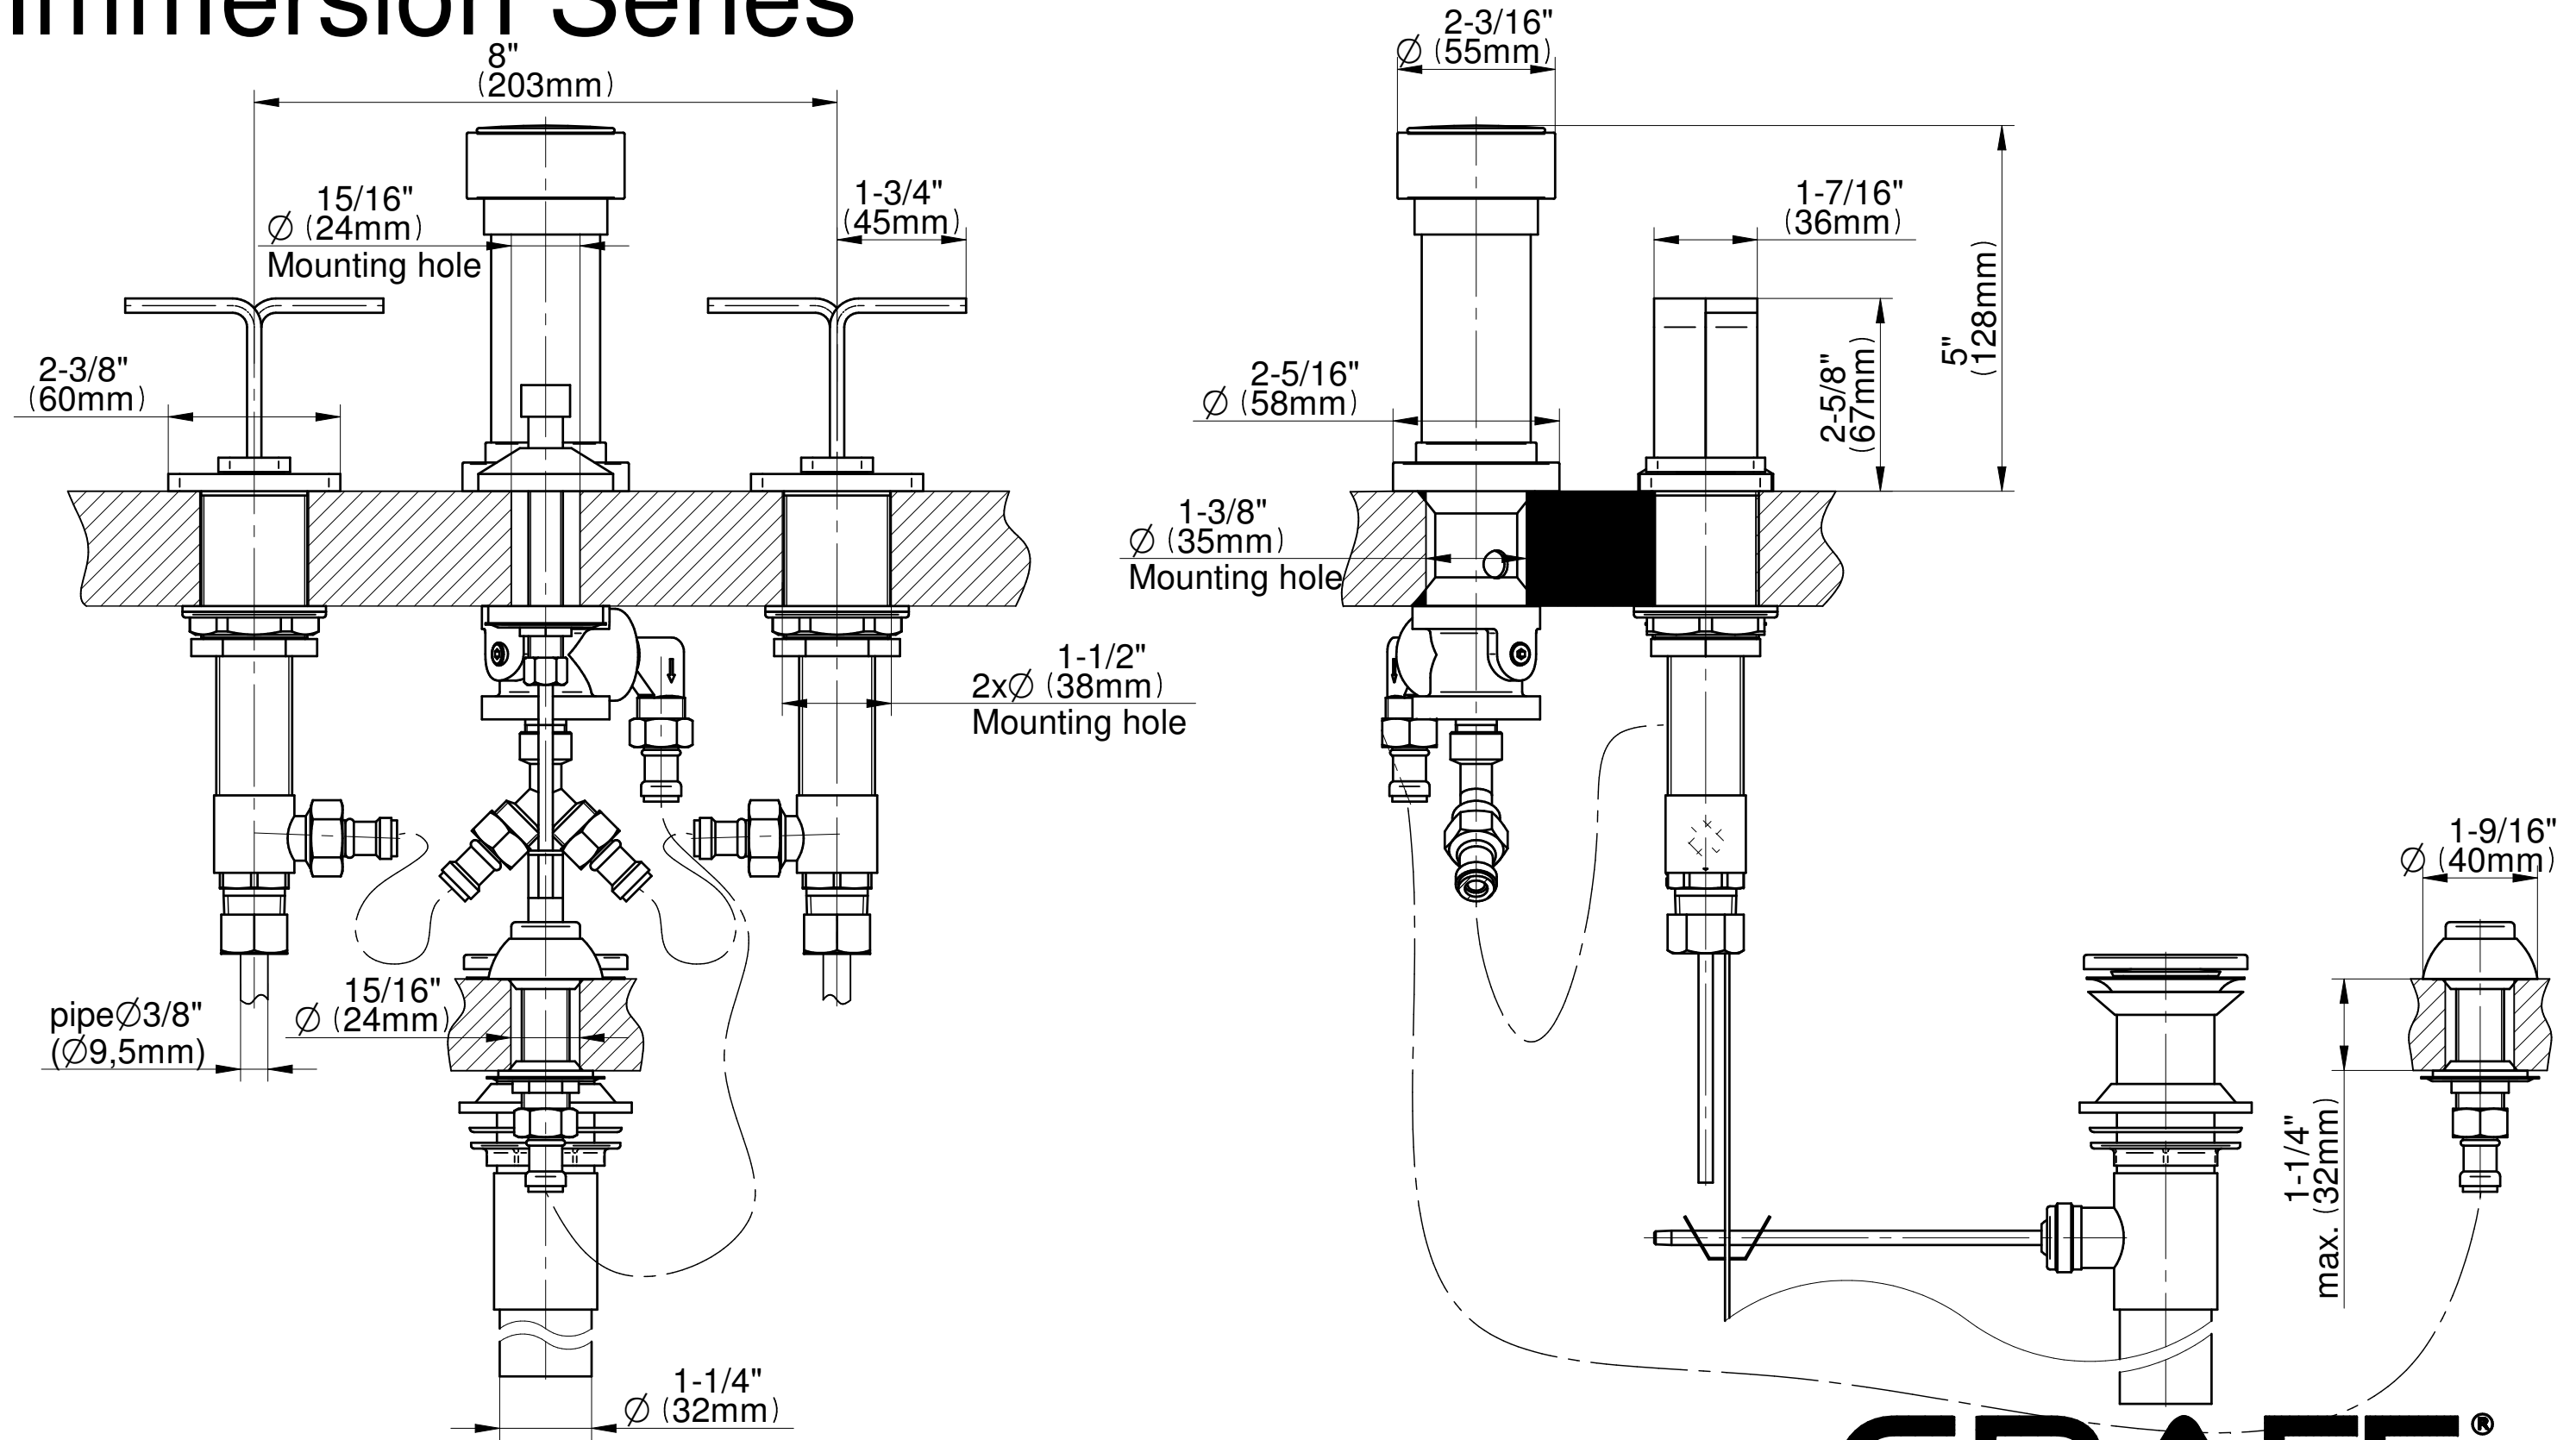

BATHROOM  
Immersion Bidet Set  
**G-2360-C9**

**GRAFF®**

**Information**

- 4-hole installation
- Vertical spray with vacuum breaker
- Includes manual pop-up drain assembly with overflow
- ADA

**Finishes**

# G-2360-C9

## Immersion Series

**GRAFF**<sup>®</sup>  
CUTTING EDGE DESIGN