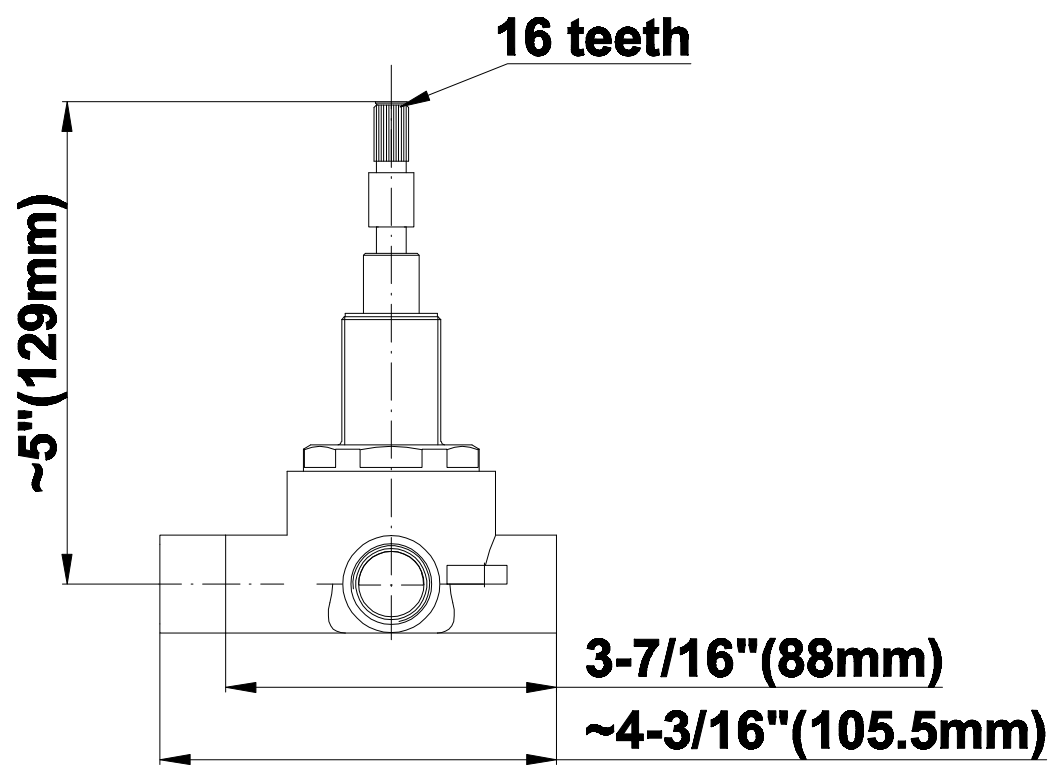

SHOWER
Rough
G-8005

GRAFF®

Information

- 18.4 gpm @ 60 psi
- 3/4" universal inlets/outlets with female threads
- Built-in service stops
- Complete serviceability from front of all units
- Supplied with protective plastic cover
- Thermostatic valve uses a paraffin wax cartridge

Finishes

Polished
Chrome

SHOWER
Solar/Structure SOLID Trim Plate
w/Handle
G-8041-LM31S-T

GRAFF®

Information

- Single metal handle
- Decorative trim plate
- Use with G-8000 or G-8005 thermostatic rough valve
- To complete package, you must order rough valve
- ADA

Finishes

Polished
Chrome

G-8041

SHOWER
3-Way High Flow Transfer Rough
Valve WITH off function
G-8050

GRAFF®

Information

- Intended for use with Thermostatic Shower Systems
- 1/2" 3-way diverter valve with 3 outlets and off function
- Universal inlets/outlets with female threads
- Operates one function at a time
- Supplied with protective plastic cover
- CALGreen compliant depending on functions
- CALGreen

Finishes

Polished
Chrome

G-8050

SHOWER
Solar/Structure Transfer Valve
Trim Plates and Handle
G-8066-LM31S-T

GRAFF[®]

Information

- Single metal lever handle
- Decorative trim plate WITH off function
- Use with G-8050 (4-port thermostatic diverter valve w/stop)
- To complete package, you must order rough diverter valve
- ADA