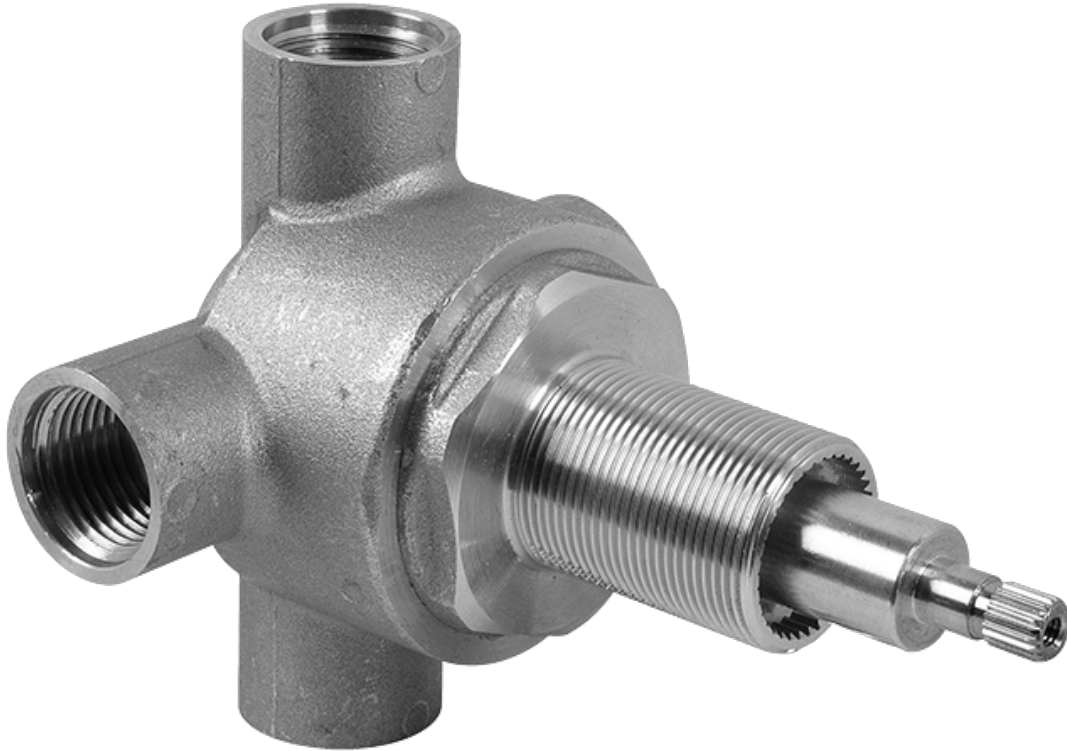

SHOWER
Ceiling-Mount Shower System
w/Diverter Valve
AQ5.000A-LM31S

GRAFF®

Information

- Wall-mounted, battery-powered controller and holder; controls LED chromotherapy lighting
- Rainfall, rain curtain and cascade water functions
- No-clog, easy-clean spray nozzles
- Showerhead flow rate ≤ 2.5 gpm
- Includes trim plate & handle and diverter valve
- ADA

Finishes

Polished
Chrome

SHOWER
Solar/Structure SOLID Trim Plate
w/Handle
G-8041-LM31S-T

GRAFF®

Information

- Single metal handle
- Decorative trim plate
- Use with G-8000 or G-8005 thermostatic rough valve
- To complete package, you must order rough valve
- ADA

Finishes

Polished
Chrome

G-8041

SHOWER
3-Way High Flow Transfer Rough
Valve WITH off function
G-8050

GRAFF®

Information

- Intended for use with Thermostatic Shower Systems
- 1/2" 3-way diverter valve with 3 outlets and off function
- Universal inlets/outlets with female threads
- Operates one function at a time
- Supplied with protective plastic cover
- CALGreen compliant depending on functions
- CALGreen

Finishes

Polished
Chrome

G-8050

SHOWER
Solar/Structure Transfer Valve
Trim Plates and Handle
G-8066-LM31S-T

GRAFF[®]

Information

- Single metal lever handle
- Decorative trim plate WITH off function
- Use with G-8050 (4-port thermostatic diverter valve w/stop)
- To complete package, you must order rough diverter valve
- ADA