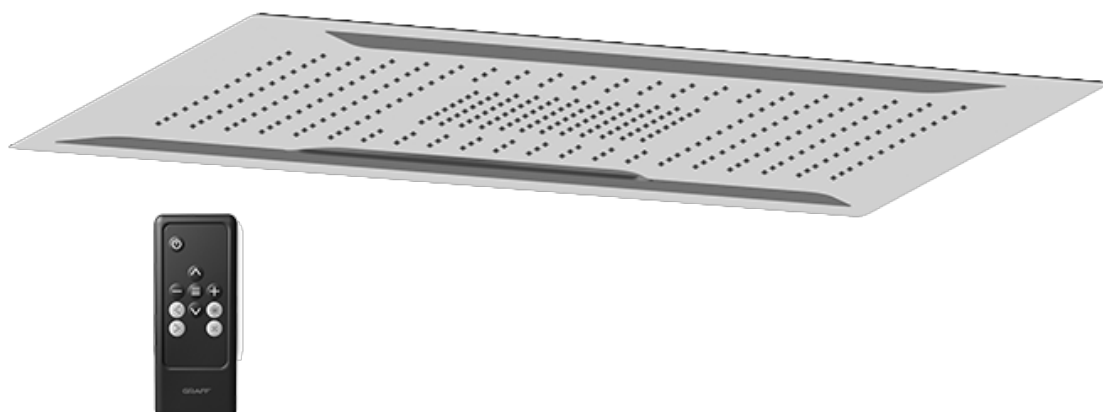

Finishes

Polished
Chrome

G-8041

SHOWER
3-Way High Flow Transfer Rough
Valve WITH off function
G-8050

GRAFF®

Information

- Intended for use with Thermostatic Shower Systems
- 1/2" 3-way diverter valve with 3 outlets and off function
- Universal inlets/outlets with female threads
- Operates one function at a time
- Supplied with protective plastic cover
- CALGreen compliant depending on functions
- CALGreen

Finishes

Polished
Chrome

G-8050

SHOWER
Solar/Structure Transfer Valve
Trim Plates and Handle
G-8066-LM31S-T

GRAFF[®]

Information

- Single metal lever handle
- Decorative trim plate WITH off function
- Use with G-8050 (4-port thermostatic diverter valve w/stop)
- To complete package, you must order rough diverter valve
- ADA

Finishes

Polished
Chrome

G-8066

SHOWER
Ceiling-Mount Showerhead
System
G-8221

GRAFF[®]

Information

- Rainfall, rain curtain and cascade water functions
- 6-color LED chromotherapy lighting
- Battery powered LED controller with wall-mounted holder
- No-clog, easy-clean spray nozzles
- Showerhead flow rate ≤ 1.8 max gpm
- CALGreen

Finishes

Polished
Chrome

G-8221-SP

Aqua-Sense Collection
Ceiling-Mount Showerhead

Product Features

- Rainfall, rain curtain and cascade water functions
- 6-color LED chromotherapy lighting
- Battery powered LED controller with wall-mounted holder
- No-clog, easy-clean spray nozzles
- Showerhead flow rate ≤ 1.8 max gpm