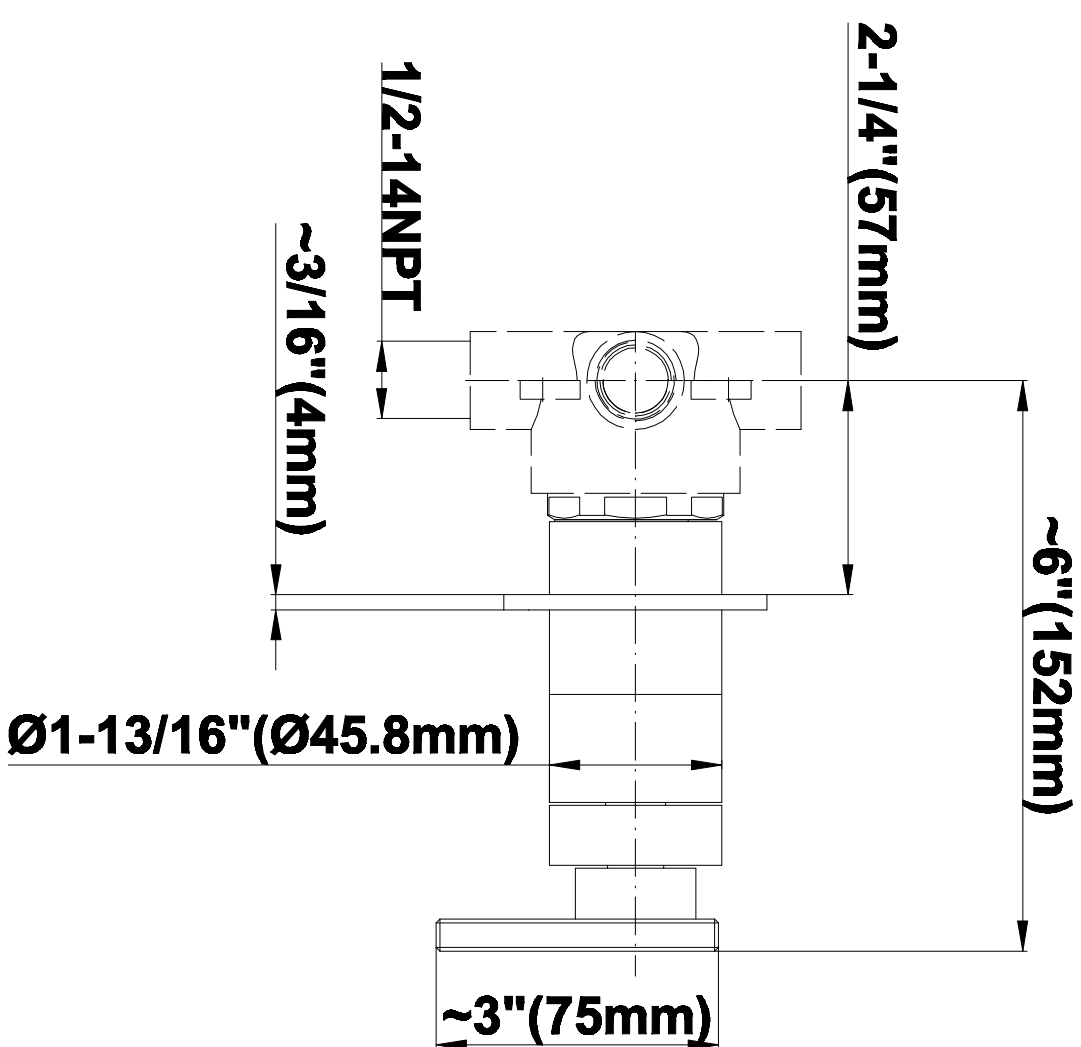

SHOWER
Rough
G-8005

GRAFF®

Information

- 18.4 gpm @ 60 psi
- 3/4" universal inlets/outlets with female threads
- Built-in service stops
- Complete serviceability from front of all units
- Supplied with protective plastic cover
- Thermostatic valve uses a paraffin wax cartridge

Finishes

Polished
Chrome

G-8041

SHOWER
3-Way High Flow Transfer Rough
Valve WITH off function
G-8050

GRAFF®

Information

- Intended for use with Thermostatic Shower Systems
- 1/2" 3-way diverter valve with 3 outlets and off function
- Universal inlets/outlets with female threads
- Operates one function at a time
- Supplied with protective plastic cover
- CALGreen compliant depending on functions
- CALGreen

Finishes

Polished
Chrome

G-8050

SHOWER
Solar/Structure Transfer Valve
Trim Plates and Handle
G-8066-LM31S-T

GRAFF[®]

Information

- Single metal lever handle
- Decorative trim plate WITH off function
- Use with G-8050 (4-port thermostatic diverter valve w/stop)
- To complete package, you must order rough diverter valve
- ADA

Finishes

Polished
Chrome

G-8066

SHOWER
Ceiling-Mount Showerhead
System
G-8221

GRAFF[®]

Information

- Rainfall, rain curtain and cascade water functions
- 6-color LED chromotherapy lighting
- Battery powered LED controller with wall-mounted holder
- No-clog, easy-clean spray nozzles
- Showerhead flow rate ≤ 1.8 max gpm
- CALGreen