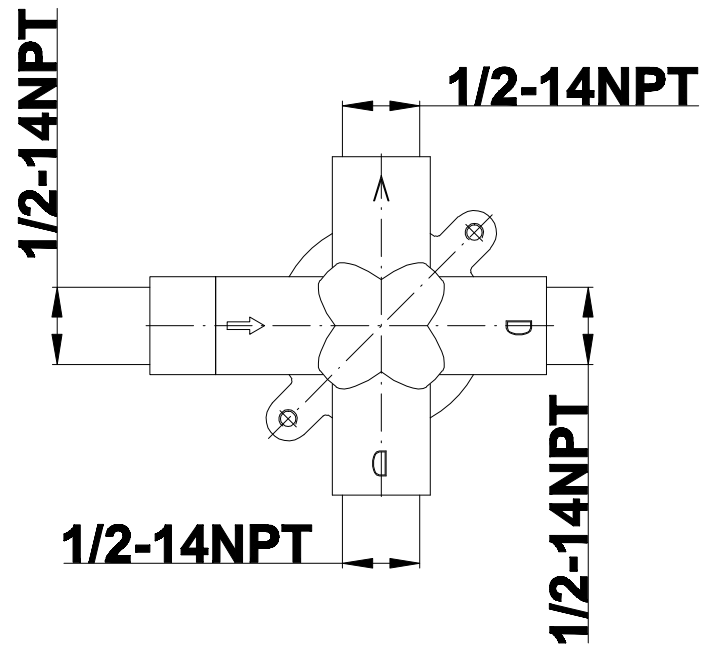

SHOWER
Rough
G-8005

GRAFF®

Information

- 18.4 gpm @ 60 psi
- 3/4" universal inlets/outlets with female threads
- Built-in service stops
- Complete serviceability from front of all units
- Supplied with protective plastic cover
- Thermostatic valve uses a paraffin wax cartridge

Finishes

Polished
Chrome

SHOWER
Solar/Structure SOLID Trim Plate
w/Handle
G-8041-LM31S-T

GRAFF®

Information

- Single metal handle
- Decorative trim plate
- Use with G-8000 or G-8005 thermostatic rough valve
- To complete package, you must order rough valve
- ADA

Finishes

Polished
Chrome

G-8041

SHOWER
3-Way High Flow Transfer Rough
Valve WITH off function
G-8050

GRAFF®

Information

- Intended for use with Thermostatic Shower Systems
- 1/2" 3-way diverter valve with 3 outlets and off function
- Universal inlets/outlets with female threads
- Operates one function at a time
- Supplied with protective plastic cover
- CALGreen compliant depending on functions
- CALGreen

Finishes

Polished
Chrome

G-8050

SHOWER
Solar/Structure Transfer Valve
Trim Plates and Handle
G-8066-LM31S-T

GRAFF[®]

Information

- Single metal lever handle
- Decorative trim plate WITH off function
- Use with G-8050 (4-port thermostatic diverter valve w/stop)
- To complete package, you must order rough diverter valve
- ADA