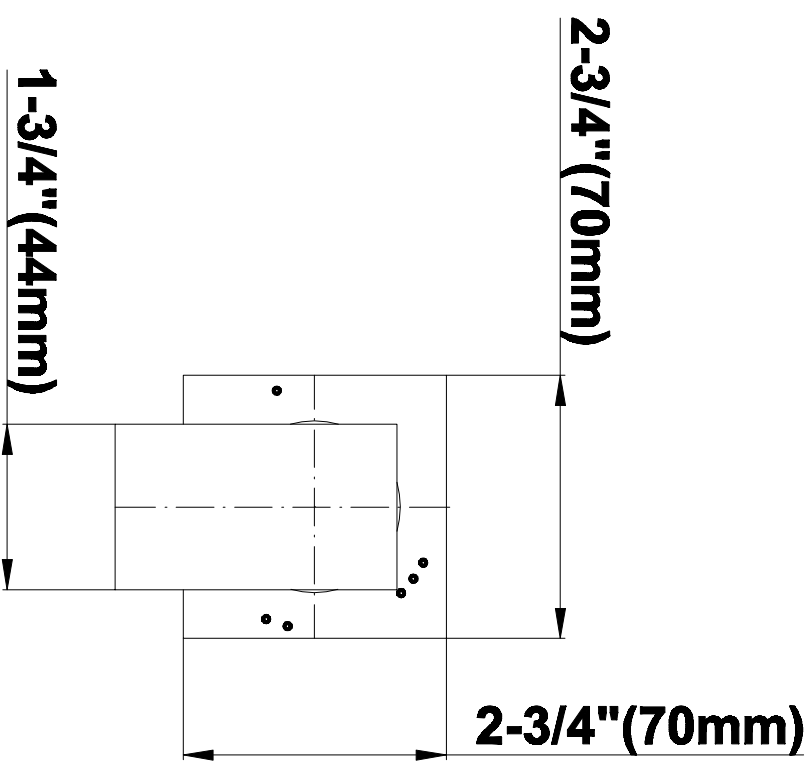

SHOWER
Rough
G-8005

GRAFF®

Information

- 18.4 gpm @ 60 psi
- 3/4" universal inlets/outlets with female threads
- Built-in service stops
- Complete serviceability from front of all units
- Supplied with protective plastic cover
- Thermostatic valve uses a paraffin wax cartridge

Finishes

Polished
Chrome

G-8041

SHOWER
3-Way High Flow Transfer Rough
Valve WITH off function
G-8050

GRAFF®

Information

- Intended for use with Thermostatic Shower Systems
- 1/2" 3-way diverter valve with 3 outlets and off function
- Universal inlets/outlets with female threads
- Operates one function at a time
- Supplied with protective plastic cover
- CALGreen compliant depending on functions
- CALGreen

Finishes

Polished
Chrome

G-8050

SHOWER
Solar/Structure Transfer Valve
Trim Plates and Handle
G-8066-LM31S-T

GRAFF[®]

Information

- Single metal lever handle
- Decorative trim plate WITH off function
- Use with G-8050 (4-port thermostatic diverter valve w/stop)
- To complete package, you must order rough diverter valve
- ADA

Finishes

Polished
Chrome

G-8066

SHOWER
Ceiling-Mount Showerhead
System
G-8221

GRAFF[®]

Information

- Rainfall, rain curtain and cascade water functions
- 6-color LED chromotherapy lighting
- Battery powered LED controller with wall-mounted holder
- No-clog, easy-clean spray nozzles
- Showerhead flow rate ≤ 1.8 max gpm
- CALGreen