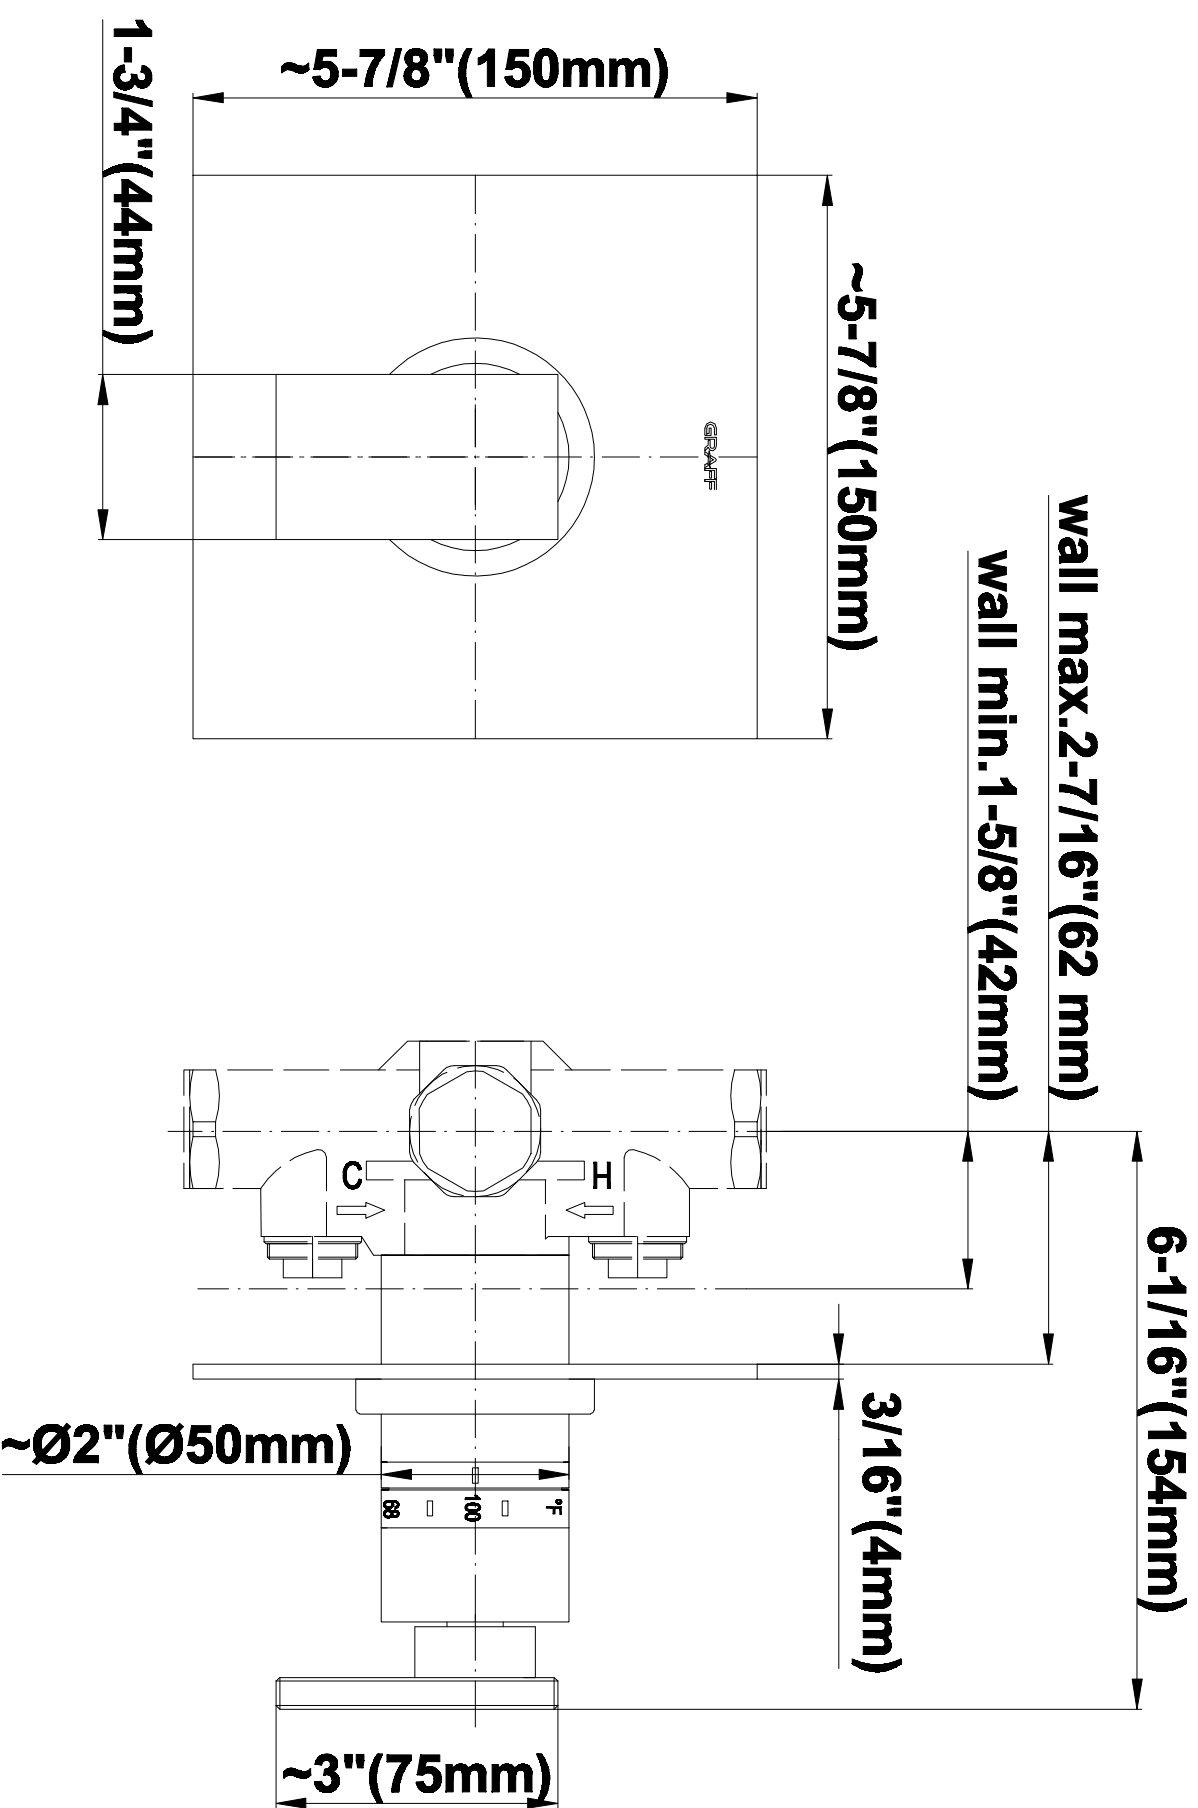

SHOWER
Ceiling-Mount Shower System
w/Diverter Valve
AQ5.000A-LM31S

GRAFF®

Information

- Wall-mounted, battery-powered controller and holder; controls LED chromotherapy lighting
- Rainfall, rain curtain and cascade water functions
- No-clog, easy-clean spray nozzles
- Showerhead flow rate ≤ 2.5 gpm
- Includes trim plate & handle and diverter valve
- ADA

SHOWER
Rough
G-8005

GRAFF®

Information

- 18.4 gpm @ 60 psi
- 3/4" universal inlets/outlets with female threads
- Built-in service stops
- Complete serviceability from front of all units
- Supplied with protective plastic cover
- Thermostatic valve uses a paraffin wax cartridge

Finishes

Polished
Chrome

SHOWER
Solar/Structure SOLID Trim Plate
w/Handle
G-8041-LM31S-T

GRAFF®

Information

- Single metal handle
- Decorative trim plate
- Use with G-8000 or G-8005 thermostatic rough valve
- To complete package, you must order rough valve
- ADA

Finishes

Polished
Chrome

G-8041

SHOWER
3-Way High Flow Transfer Rough
Valve WITH off function
G-8050

GRAFF®

Information

- Intended for use with Thermostatic Shower Systems
- 1/2" 3-way diverter valve with 3 outlets and off function
- Universal inlets/outlets with female threads
- Operates one function at a time
- Supplied with protective plastic cover
- CALGreen compliant depending on functions
- CALGreen