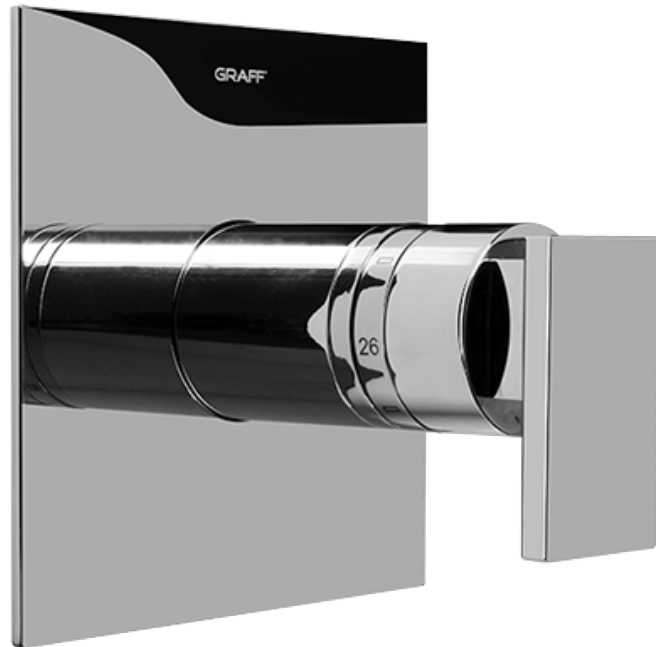

SHOWER
Ceiling-Mount Shower System
w/Diverter Valve
AQ5.000A-LM31S

GRAFF®

Information

- Wall-mounted, battery-powered controller and holder; controls LED chromotherapy lighting
- Rainfall, rain curtain and cascade water functions
- No-clog, easy-clean spray nozzles
- Showerhead flow rate ≤ 2.5 gpm
- Includes trim plate & handle and diverter valve
- ADA

SHOWER
Rough
G-8005

GRAFF®

Information

- 18.4 gpm @ 60 psi
- 3/4" universal inlets/outlets with female threads
- Built-in service stops
- Complete serviceability from front of all units
- Supplied with protective plastic cover
- Thermostatic valve uses a paraffin wax cartridge

Finishes

Polished
Chrome

SHOWER
Solar/Structure SOLID Trim Plate
w/Handle
G-8041-LM31S-T

GRAFF®

Information

- Single metal handle
- Decorative trim plate
- Use with G-8000 or G-8005 thermostatic rough valve
- To complete package, you must order rough valve
- ADA

Finishes

Polished
Chrome

G-8041

SHOWER
3-Way High Flow Transfer Rough
Valve WITH off function
G-8050

GRAFF®

Information

- Intended for use with Thermostatic Shower Systems
- 1/2" 3-way diverter valve with 3 outlets and off function
- Universal inlets/outlets with female threads
- Operates one function at a time
- Supplied with protective plastic cover
- CALGreen compliant depending on functions
- CALGreen