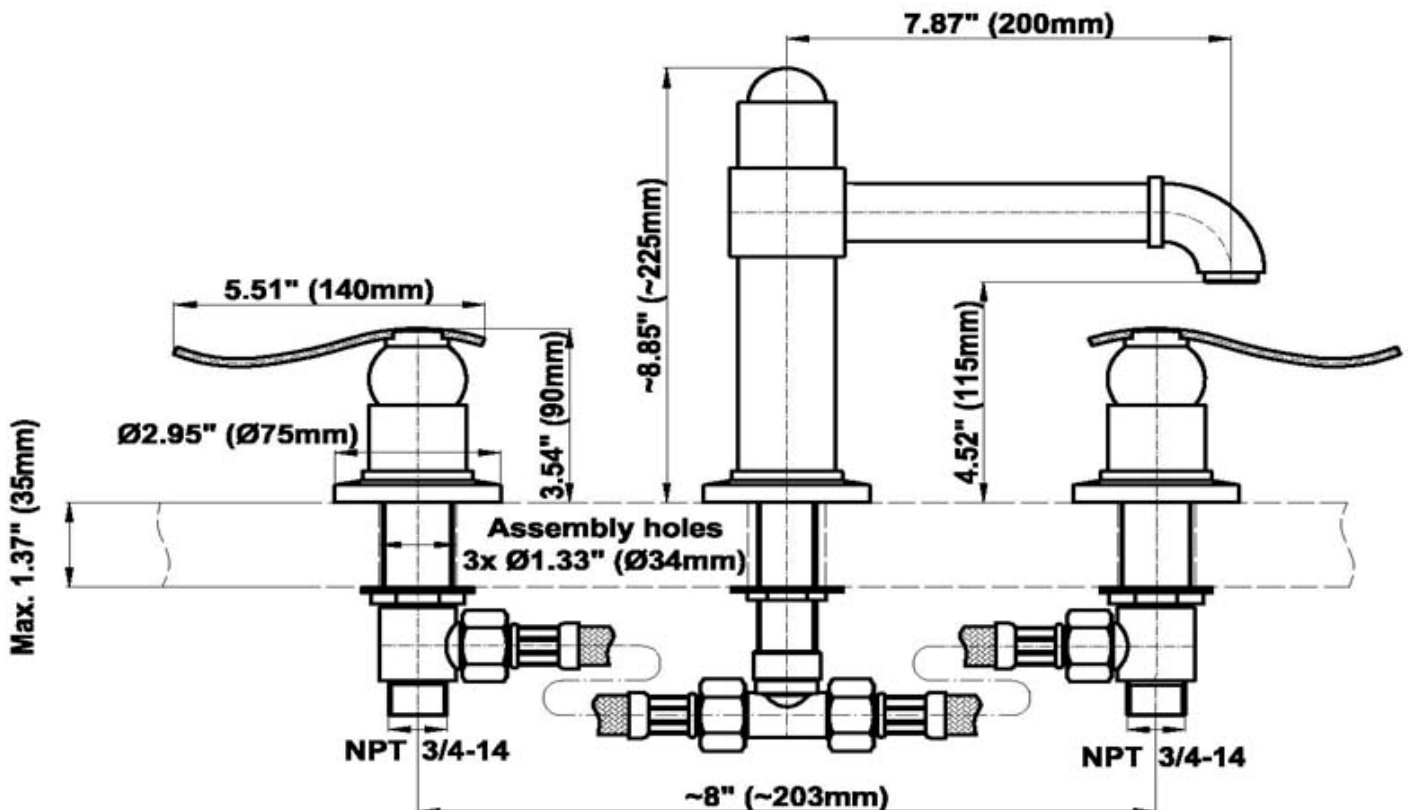

- 1 1/3" hole cutout (x3)
- Aerated Flow Rate ~7 gpm @45 psi
- Matching deck-mounted handshower & diverter set available
- ADA

Finishes

24K Gold

24K Brushed
Gold

Olive Bronze

Polished
Chrome

Polished
Nickel

Code Compliance

- CSA
- ADA

Optional Accessories

- In-line pressure balancing valve G-1060

Warranty

- Limited lifetime warranty

For complete warranty information go to www.graff-faucets.com/en-nam/warranty

BATHROOM
Bali Deck-Mounted Handshower &
Diverter Set
G-2155

GRAFF®

Information

- 1 1/3" hole cutout (x2)
- Matches G-2150-LM20B Roman Tub Set

Finishes

24K Gold

24K Brushed
Gold

Olive Bronze

Polished
Chrome