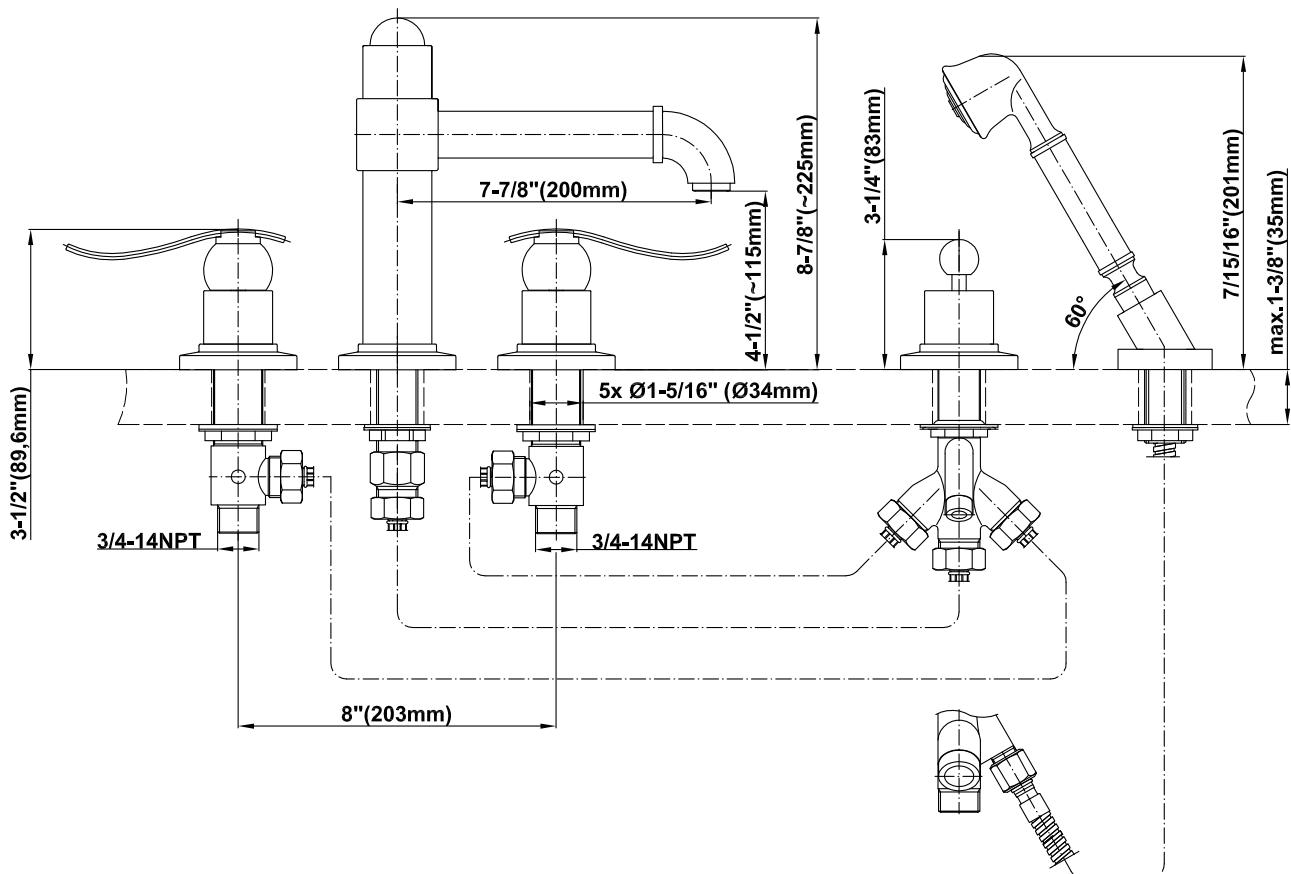

The measurements shown are for reference only. Products and specifications shown are subject to change without notice. Revised 11/2012.

www.graff-faucets.com | phone: 800-954-4723