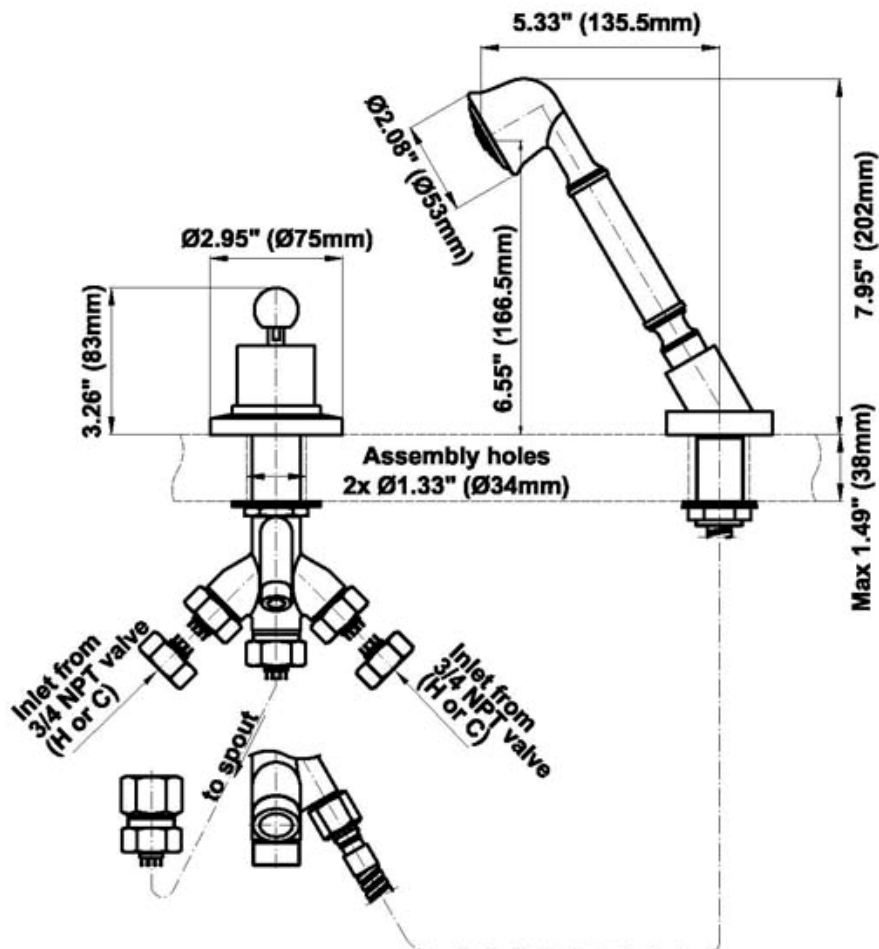

The measurements shown are for reference only. Products and specifications shown are subject to change without notice. Revised 11/2012.

www.graff-faucets.com | phone: 800-954-4723